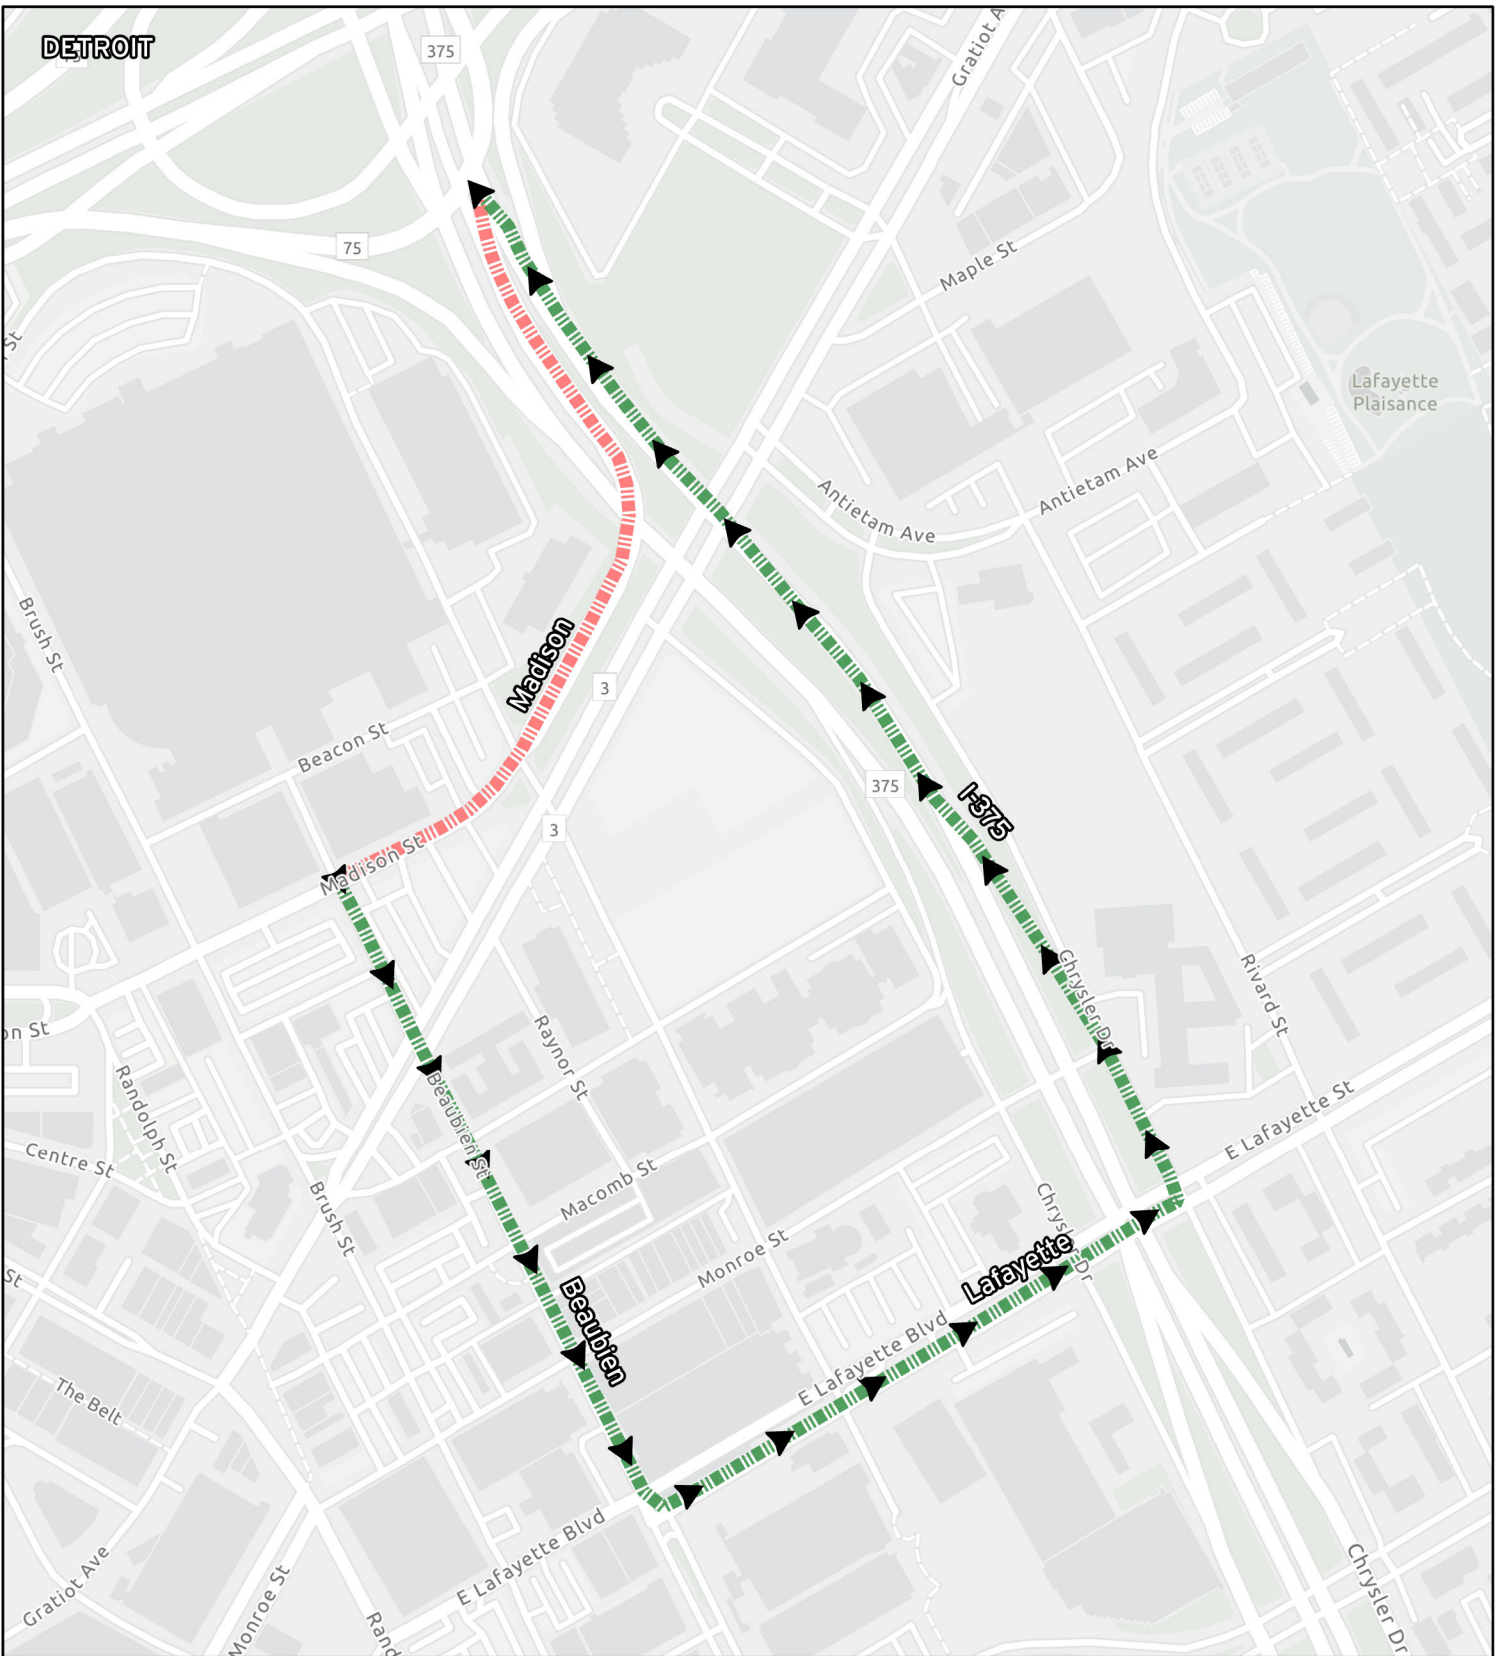

DETROIT

MADISON STREET TO NORTHBOUND I-375 RAMP CLOSURE DETOUR

Closed Road

Detour Route

0 0.07 0.15 Mi