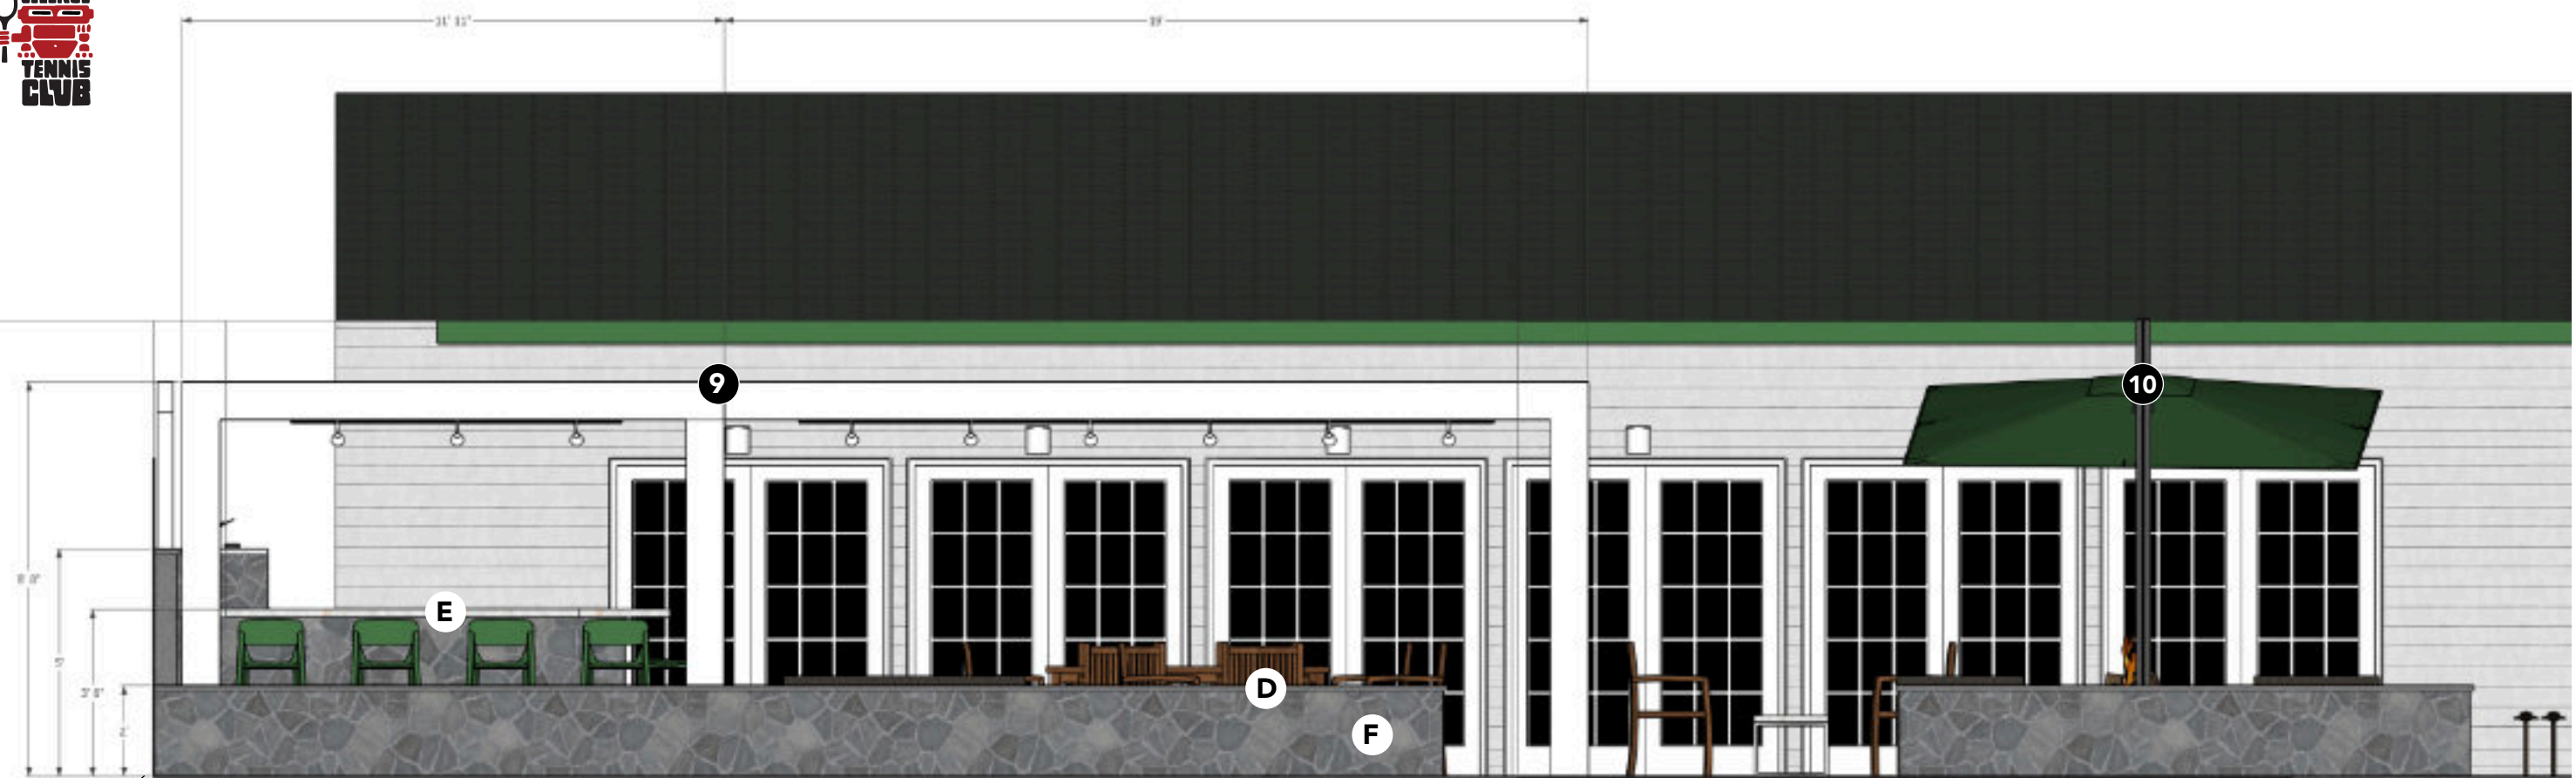

C
Concrete: Stamped
Pattern: Tuscany Stone
Color: Sandbank

D
Solid Concrete wall cap

E
Solid surface counter-top

1 ENTRANCE SIDEWALK

2 SOFT SEATING FRONT
(GAS FIRE PIT)

3 ENTRANCE GRASS

4 SOFT SEATING BACK

5 BAR STYLE SEATING

6 BBQ AREA

7 BUILDING ENTRANCE/
EXIT

8 FLEXIBLE SEATING WITH
TABLES

PATTERNS

BRICKFORM
BASKET WEAVE USED BRICK
FM-5200S-PRO
15.375" X 30.75"

BRICKFORM
TUSCANY STONE
FM-1775S-PRO
28" X 40"

COLORS

BRICKFORM
ARTESIAN (CONCRETE) STAIN
DRIED THYME AS-1700

BRICKFORM
ARTESIAN (CONCRETE) STAIN
PEWTER AS-2000

BRICKFORM
ARTESIAN (CONCRETE) STAIN
SANDBANK AS-1200

MATERIALS

SILVER CREEK STONWORKS
INDIANA LIMESTONE
CONCRETE SEAT
24 in W x 12 D. W x 2.25 in. H

STONE FASCIA
FIELD STONE - RUSTIC
Mountain View Stone field stone rustic is a classic natural stone profile.

NOTE: Top of concrete slab to be at grade, after a drain off slop from side of building.

9
PERGOLUX
Sundream S2

10
CURRAN HOME
Woodline Picollo 9.8'
Square Cantilever
Umbrella