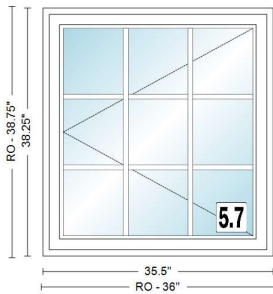

<u>Item</u>	<u>Qty</u>	<u>Operation</u>	<u>Location</u>	<u>Unit Price</u>	<u>Ext. Price</u>
500	1	Fixed		$616.01	$616.01

RO Size: 36 1/2" x 51"

Unit Size: 36" x 50 1/2"

100REC 3'X4' 2 1/2", Unit, 100 Series Picture/Transom-PWTR, No Flange, Black Exterior Frame, w/Black Interior Frame, Fixed, Dual Pane Low-E Standard Argon Fill Finelight Grilles-Between-the-Glass Standard Grille Alignment, 3 Wide, 4 High, Colonial Pattern, Black, w/Black, 3/4" Grille Bar, Stainless Glass / Grille Spacer

<u>Unit #</u>	<u>U-Factor</u>	<u>SHGC</u>	<u>ENERGY STAR</u>
A1	0.28	0.29	NO

<u>Item</u>	<u>Qty</u>	<u>Operation</u>	<u>Location</u>	<u>Unit Price</u>	<u>Ext. Price</u>
600	1	Left		$741.23	$741.23

RO Size: 36" x 38 3/4"

Unit Size: 35 1/2" x 38 1/4"

100CS 2' 11 1/2"X3' 2 1/4", Unit, 100 Series Single Casement-CW, No Flange, Black Exterior Frame, Black Exterior Sash/Panel, w/Black Interior Frame, w/Black Interior Sash/Panel, Left, Hinge for Widest Clear Opening, Dual Pane Low-E Standard Argon Fill Finelight Grilles-Between-the-Glass Standard Grille Alignment, 3 Wide, 3 High, Colonial Pattern, Black, w/Black, 3/4" Grille Bar, Stainless Glass / Grille Spacer, Folding, 1 Sash Locks Black, Black, Full Screen, Fiberglass

<u>Unit #</u>	<u>U-Factor</u>	<u>SHGC</u>	<u>ENERGY STAR</u>	<u>Clear Opening/Unit #</u>	<u>Width</u>	<u>Height</u>	<u>Area (Sq. Ft)</u>
A1	0.28	0.25	NO	A1	27.7100	32.5560	6.26480