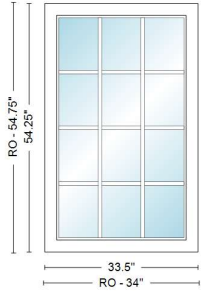

<u>Item</u>	<u>Qty</u>	<u>Operation</u>	<u>Location</u>	<u>Unit Price</u>	<u>Ext. Price</u>
1200	1	Fixed		$616.01	$616.01

RO Size: 34" x 54 3/4"

Unit Size: 33 1/2" x 54 1/4"

100REC 2' 9 1/2"X4' 6 1/4", Unit, 100 Series Picture/Transom-PWTR, No Flange, Black Exterior Frame, w/Black Interior Frame, Fixed, Dual Pane Low-E Standard Argon Fill Finelight Grilles-Between-the-Glass Standard Grille Alignment, 3 Wide, 4 High, Colonial Pattern, Black, w/Black, 3/4" Grille Bar, Stainless Glass / Grille Spacer

Unit #	U-Factor	SHGC	ENERGY STAR
A1	0.28	0.29	NO