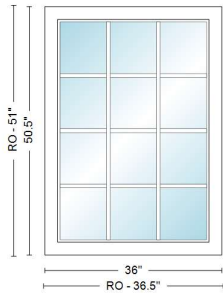

<u>Item</u>	<u>Qty</u>	<u>Operation</u>	<u>Location</u>	<u>Unit Price</u>	<u>Ext. Price</u>
500	1	Fixed		$616.01	$616.01

RO Size: 36 1/2" x 51"

Unit Size: 36" x 50 1/2"

100REC 3'X4' 2 1/2", Unit, 100 Series Picture/Transom-PWTR, No Flange, Black Exterior Frame, w/Black Interior Frame, Fixed, Dual Pane Low-E Standard Argon Fill Finelight Grilles-Between-the-Glass Standard Grille Alignment, 3 Wide, 4 High, Colonial Pattern, Black, w/Black, 3/4" Grille Bar, Stainless Glass / Grille Spacer

<u>Unit #</u>	<u>U-Factor</u>	<u>SHGC</u>	<u>ENERGY STAR</u>
A1	0.28	0.29	NO

<u>Item</u>	<u>Qty</u>	<u>Operation</u>	<u>Location</u>	<u>Unit Price</u>	<u>Ext. Price</u>
600	1	Left		$741.23	$741.23

RO Size: 36" x 38 3/4"

Unit Size: 35 1/2" x 38 1/4"

100CS 2' 11 1/2"X3' 2 1/4", Unit, 100 Series Single Casement-CW, No Flange, Black Exterior Frame, Black Exterior Sash/Panel, w/Black Interior Frame, w/Black Interior Sash/Panel, Left, Hinge for Widest Clear Opening, Dual Pane Low-E Standard Argon Fill Finelight Grilles-Between-the-Glass Standard Grille Alignment, 3 Wide, 3 High, Colonial Pattern, Black, w/Black, 3/4" Grille Bar, Stainless Glass / Grille Spacer, Folding, 1 Sash Locks Black, Black, Full Screen, Fiberglass

<u>Unit #</u>	<u>U-Factor</u>	<u>SHGC</u>	<u>ENERGY STAR</u>	<u>Clear Opening/Unit #</u>	<u>Width</u>	<u>Height</u>	<u>Area (Sq. Ft)</u>
A1	0.28	0.25	NO	A1	27.7100	32.5560	6.26480

<u>Item</u>	<u>Qty</u>	<u>Operation</u>	<u>Location</u>	<u>Unit Price</u>	<u>Ext. Price</u>
700	1	Left		$648.25	$648.25

RO Size: 19" x 38 3/4"

Unit Size: 18 1/2" x 38 1/4"