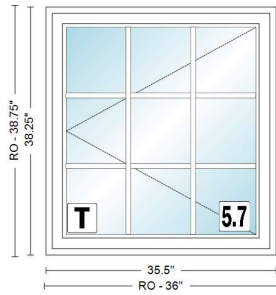

Unit Size: 35 1/2" x 38 1/4"

100CS 2' 11 1/2"X3' 2 1/4", Unit, 100 Series Single Casement-CW, No Flange, Black Exterior Frame, Black Exterior Sash/Panel, w/Black Interior Frame, w/Black Interior Sash/Panel, Left, Hinge for Widest Clear Opening, Dual Pane Low-E Standard Argon Fill Finelight Grilles-Between-the-Glass Standard Grille Alignment, 3 Wide, 3 High, Colonial Pattern, Black, w/Black, 3/4" Grille Bar, Stainless Glass / Grille Spacer, Folding, 1 Sash Locks Black, Black, Full Screen, Fiberglass

<u>Unit #</u>	<u>U-Factor</u>	<u>SHGC</u>	<u>ENERGY STAR</u>	<u>Clear Opening/Unit #</u>	<u>Width</u>	<u>Height</u>	<u>Area (Sq. Ft)</u>
A1	0.28	0.25	NO	A1	27.7100	32.5560	6.26480

<u>Item</u>	<u>Qty</u>	<u>Operation</u>	<u>Location</u>	<u>Unit Price</u>	<u>Ext. Price</u>
700	1	Left		\$648.25	\$648.25

RO Size: 19" x 38 3/4"

Unit Size: 18 1/2" x 38 1/4"

100CS 1' 6 1/2"X3' 2 1/4", Unit, 100 Series Single Casement-CW, No Flange, Black Exterior Frame, Black Exterior Sash/Panel, w/Black Interior Frame, w/Black Interior Sash/Panel, Left, Hinge with Wash Mode, Dual Pane Low-E Tempered Argon Fill Finelight Grilles-Between-the-Glass Standard Grille Alignment, 2 Wide, 3 High, Colonial Pattern, Black, w/Black, 3/4" Grille Bar, Stainless Glass / Grille Spacer, Folding, 1 Sash Locks Black, Black, Full Screen, Fiberglass

<u>Unit #</u>	<u>U-Factor</u>	<u>SHGC</u>	<u>ENERGY STAR</u>	<u>Clear Opening/Unit #</u>	<u>Width</u>	<u>Height</u>	<u>Area (Sq. Ft)</u>
A1	0.27	0.25	NO	A1	6.39700	32.5560	1.44630

<u>Item</u>	<u>Qty</u>	<u>Operation</u>	<u>Location</u>	<u>Unit Price</u>	<u>Ext. Price</u>
800	2	Left		\$990.65	\$1,981.30