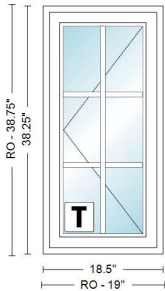

<u>Item</u>	<u>Qty</u>	<u>Operation</u>	<u>Location</u>	<u>Unit Price</u>	<u>Ext. Price</u>
700	1	Left		$648.25	$648.25

RO Size: 19" x 38 3/4"

Unit Size: 18 1/2" x 38 1/4"

100CS 1' 6 1/2"X3' 2 1/4", Unit, 100 Series Single Casement-CW, No Flange, Black Exterior Frame, Black Exterior Sash/Panel, w/Black Interior Frame, w/Black Interior Sash/Panel, Left, Hinge with Wash Mode, Dual Pane Low-E Tempered Argon Fill Finelight Grilles-Between-the-Glass Standard Grille Alignment, 2 Wide, 3 High, Colonial Pattern, Black, w/Black, 3/4" Grille Bar, Stainless Glass / Grille Spacer, Folding, 1 Sash Locks Black, Black, Full Screen, Fiberglass

<u>Unit #</u>	<u>U-Factor</u>	<u>SHGC</u>	<u>ENERGY STAR</u>	<u>Clear Opening/Unit #</u>	<u>Width</u>	<u>Height</u>	<u>Area (Sq. Ft)</u>
A1	0.27	0.25	NO	A1	6.39700	32.5560	1.44630