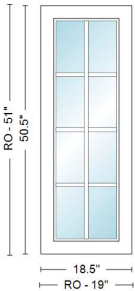

<u>Item</u>	<u>Qty</u>	<u>Operation</u>	<u>Location</u>	<u>Unit Price</u>	<u>Ext. Price</u>
300	4	Left		$922.37	$3,689.48

RO Size: 36" x 63 1/4"

Unit Size: 35 1/2" x 62 3/4"

100CS 2' 11 1/2"X5' 2 3/4", Unit, 100 Series Single Casement-CW, No Flange, Black Exterior Frame, Black Exterior Sash/Panel, w/Black Interior Frame, w/Black Interior Sash/Panel, Left, Hinge with Wash Mode, Dual Pane Low-E Standard Argon Fill Finelight Grilles-Between-the-Glass Standard Grille Alignment, 3 Wide, 4 High, Colonial Pattern, Black, w/Black, 3/4" Grille Bar, Stainless Glass / Grille Spacer, Folding, 1 Sash Locks Black, Black, Full Screen, Fiberglass

<u>Unit #</u>	<u>U-Factor</u>	<u>SHGC</u>	<u>ENERGY STAR</u>	<u>Clear Opening/Unit #</u>	<u>Width</u>	<u>Height</u>	<u>Area (Sq. Ft)</u>
A1	0.27	0.25	NO	A1	23.3970	57.0560	9.27040