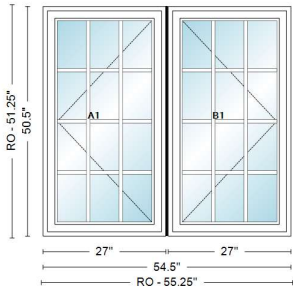

<u>Item</u>	<u>Qty</u>	<u>Operation</u>	<u>Location</u>	<u>Unit Price</u>	<u>Ext. Price</u>
1100	1	Left-Right		$1,879.71	$1,879.71

RO Size: 55 1/4" x 51 1/4"

Unit Size: 54 1/2" x 50 1/2"

Mull: Factory Mull, Nonreinforced Join - Factory Assembled Ribbon Mull, 1/2" Fiberglass Non Reinforced Material
100CS 2' 3"X4' 2 1/2"-100CS 2' 3"X4' 2 1/2", Unit, 100 Series Single Casement-CW, No Flange, Black Exterior Frame, Black Exterior Sash/Panel, w/Black Interior Frame, w/Black Interior Sash/Panel, Unit 1: Left, Unit 2: Right, Hinge with Wash Mode, Dual Pane Low-E Standard Argon Fill Finelight Grilles-Between-the-Glass Standard Grille Alignment, 3 Wide, 4 High, Colonial Pattern, Black, w/Black, 3/4" Grille Bar, Stainless Glass / Grille Spacer, Folding, 1 Sash Locks Black, Black, Full Screen, Fiberglass

Unit #	U-Factor	SHGC	ENERGY STAR	Clear Opening/Unit #	Width	Height	Area (Sq. Ft)
A1	0.27	0.25	NO	A1	14.8970	44.8060	4.63520
B1	0.27	0.25		B1	14.8970	44.8060	4.63520