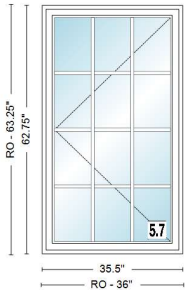

RO Size: 19" x 63 1/4"

Unit Size: 18 1/2" x 62 3/4"

100REC 1' 6 1/2"X5' 2 3/4", Unit, 100 Series Picture/Transom-PWTR, No Flange, Black Exterior Frame, w/Black Interior Frame, Fixed, Dual Pane Low-E Standard Argon Fill Finelight Grilles-Between-the-Glass Standard Grille Alignment, 2 Wide, 4 High, Colonial Pattern, Black, w/Black, 3/4" Grille Bar, Stainless Glass / Grille Spacer

Unit #	U-Factor	SHGC	ENERGY STAR
A1	0.28	0.29	NO

<u>Item</u>	<u>Qty</u>	<u>Operation</u>	<u>Location</u>	<u>Unit Price</u>	<u>Ext. Price</u>
200	2	Fixed		\$754.59	\$1,509.18

RO Size: 55" x 63 1/4"

Unit Size: 54 1/2" x 62 3/4"

<u>Unit #</u>	<u>U-Factor</u>	<u>SHGC</u>	<u>ENERGY STAR</u>
A1	0.27	0.29	NO

<u>Item</u>	<u>Qty</u>	<u>Operation</u>	<u>Location</u>	<u>Unit Price</u>	<u>Ext. Price</u>
300	4	Left		\$922.37	\$3,689.48

RO Size: 36" x 63 1/4"

Unit Size: 35 1/2" x 62 3/4"

100CS 2' 11 1/2"X5' 2 3/4", Unit, 100 Series Single Casement-CW, No Flange, Black Exterior Frame, Black Exterior Sash/Panel, w/Black Interior Frame, w/Black Interior Sash/Panel, Left, Hinge with Wash Mode, Dual Pane Low-E Standard Argon Fill Finelight Grilles-Between-the-Glass Standard Grille Alignment, 3 Wide, 4 High, Colonial Pattern, Black, w/Black, 3/4" Grille Bar, Stainless Glass / Grille Spacer, Folding, 1 Sash Locks Black, Black, Full Screen, Fiberglass