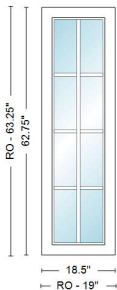

SOLD BY:

Wimsatt Building Materials - Sterling Heights
PO Box 609
Wayne, MI 48184-0609

SOLD TO:

CREATED DATE
10/2/2024

LATEST UPDATE
10/2/2024

OWNER
Lawrence Schultz

Abbreviated Quote Report - Customer Pricing

QUOTE NAME	PROJECT NAME	QUOTE NUMBER	CUSTOMER PO#	TRADE ID
Dominick 100 Series	Unassigned Project	6519258		

ORDER NOTES: **DELIVERY NOTES:**

<u>Item</u>	<u>Qty</u>	<u>Operation</u>	<u>Location</u>	<u>Unit Price</u>	<u>Ext. Price</u>
100	7	Fixed		$529.72	$3,708.04

RO Size: 19" x 63 1/4"

Unit Size: 18 1/2" x 62 3/4"

100REC 1' 6 1/2"X5' 2 3/4", Unit, 100 Series Picture/Transom-PWTR, No Flange, Black Exterior Frame, w/Black Interior Frame, Fixed, Dual Pane Low-E Standard Argon Fill Finelight Grilles-Between-the-Glass Standard Grille Alignment, 2 Wide, 4 High, Colonial Pattern, Black, w/Black, 3/4" Grille Bar, Stainless Glass / Grille Spacer

Unit #	U-Factor	SHGC	ENERGY STAR
A1	0.28	0.29	NO