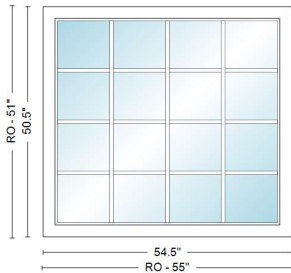

<u>Item</u>	<u>Qty</u>	<u>Operation</u>	<u>Location</u>	<u>Unit Price</u>	<u>Ext. Price</u>
1000	1	Fixed		$706.71	$706.71

RO Size: 55" x 51"

Unit Size: 54 1/2" x 50 1/2"

100REC 4' 6 1/2"X4' 2 1/2", Unit, 100 Series Picture/Transom-PWTR, No Flange, Black Exterior Frame, w/Black Interior Frame, Fixed, Dual Pane Low-E Standard Argon Fill Finelight Grilles-Between-the-Glass Standard Grille Alignment, 4 Wide, 4 High, Colonial Pattern, Black, w/Black, 3/4" Grille Bar, Stainless Glass / Grille Spacer

Unit #	U-Factor	SHGC	ENERGY STAR
A1	0.28	0.29	NO