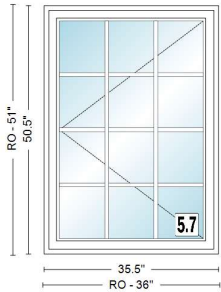

<u>Item</u>	<u>Qty</u>	<u>Operation</u>	<u>Location</u>	<u>Unit Price</u>	<u>Ext. Price</u>
900	7	Left		$846.73	$5,927.11

RO Size: 36" x 51"

Unit Size: 35 1/2" x 50 1/2"

100CS 2' 11 1/2"X4' 2 1/2", Unit, 100 Series Single Casement-CW, No Flange, Black Exterior Frame, Black Exterior Sash/Panel, w/Black Interior Frame, w/Black Interior Sash/Panel, Left, Hinge with Wash Mode, Dual Pane Low-E Standard Argon Fill Finelight Grilles-Between-the-Glass Standard Grille Alignment, 3 Wide, 4 High, Colonial Pattern, Black, w/Black, 3/4" Grille Bar, Stainless Glass / Grille Spacer, Folding, 1 Sash Locks Black, Black, Full Screen, Fiberglass

Unit #	U-Factor	SHGC	ENERGY STAR	Clear Opening/Unit #	Width	Height	Area (Sq. Ft)
A1	0.28	0.25	NO	A1	23.3970	44.8060	7.28000