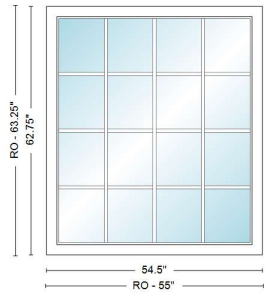

<u>Item</u>	<u>Qty</u>	<u>Operation</u>	<u>Location</u>	<u>Unit Price</u>	<u>Ext. Price</u>
200	2	Fixed		$754.59	$1,509.18

RO Size: 55" x 63 1/4"

Unit Size: 54 1/2" x 62 3/4"

100REC 4' 6 1/2"X5' 2 3/4", Unit, 100 Series Picture/Transom-PWTR, No Flange, Black Exterior Frame, w/Black Interior Frame, Fixed, Dual Pane Low-E Standard Argon Fill Finelight Grilles-Between-the-Glass Standard Grille Alignment, 4 Wide, 4 High, Colonial Pattern, Black, w/Black, 3/4" Grille Bar, Stainless Glass / Grille Spacer

<u>Unit #</u>	<u>U-Factor</u>	<u>SHGC</u>	<u>ENERGY STAR</u>
A1	0.27	0.29	NO