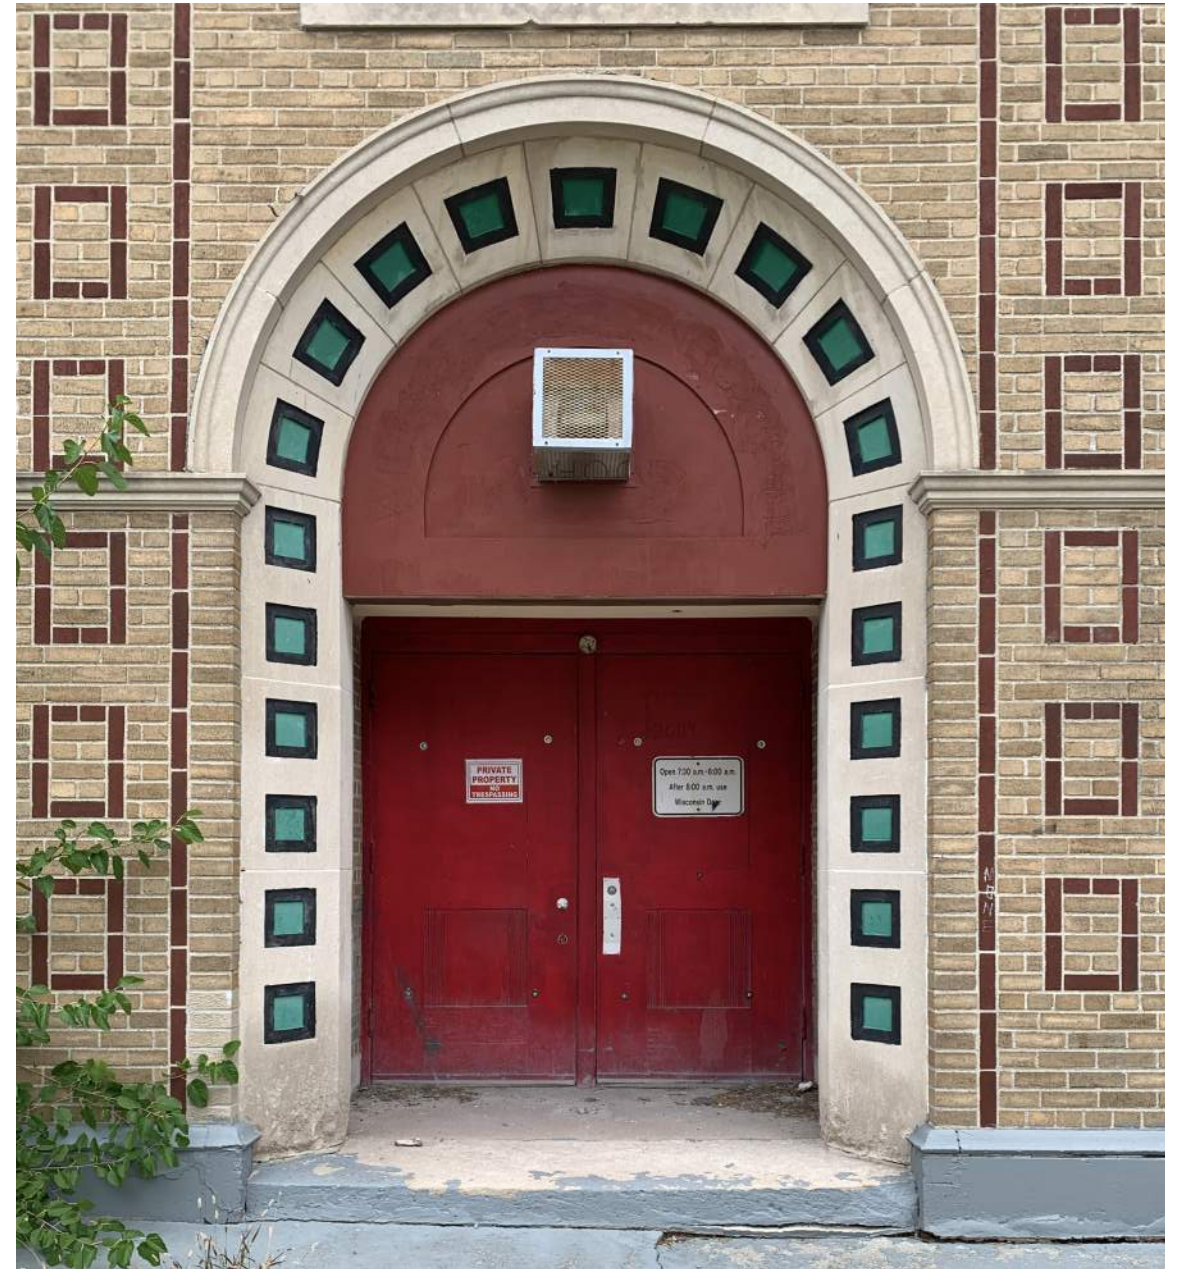

HIGGINBOTHAM SCHOOL

NPS REVISIONS
AUGUST 02, 2024

URGE IMPRINT

**MCINTOSH
PORIS
ARCHITECTS**

© McIntosh Poris Architects 2024

MEDIUM GRAY
EIFS

LIGHT GRAY
EIFS

EX. SCHOOL WINDOW
FRAME COLOR

CLAY TILE
ROOF

BLACK FRAME
**COMPOSITE
WINDOW**

CUSTOM BRICK BLEND

**BRICK
VENEER**

AUGUST 02, 2024
HIGGINBOTHAM SCHOOL

SIDEWALK VIEW

**MCINTOSH
PORIS
ARCHITECTS**

© McIntosh Poris Architects 2024