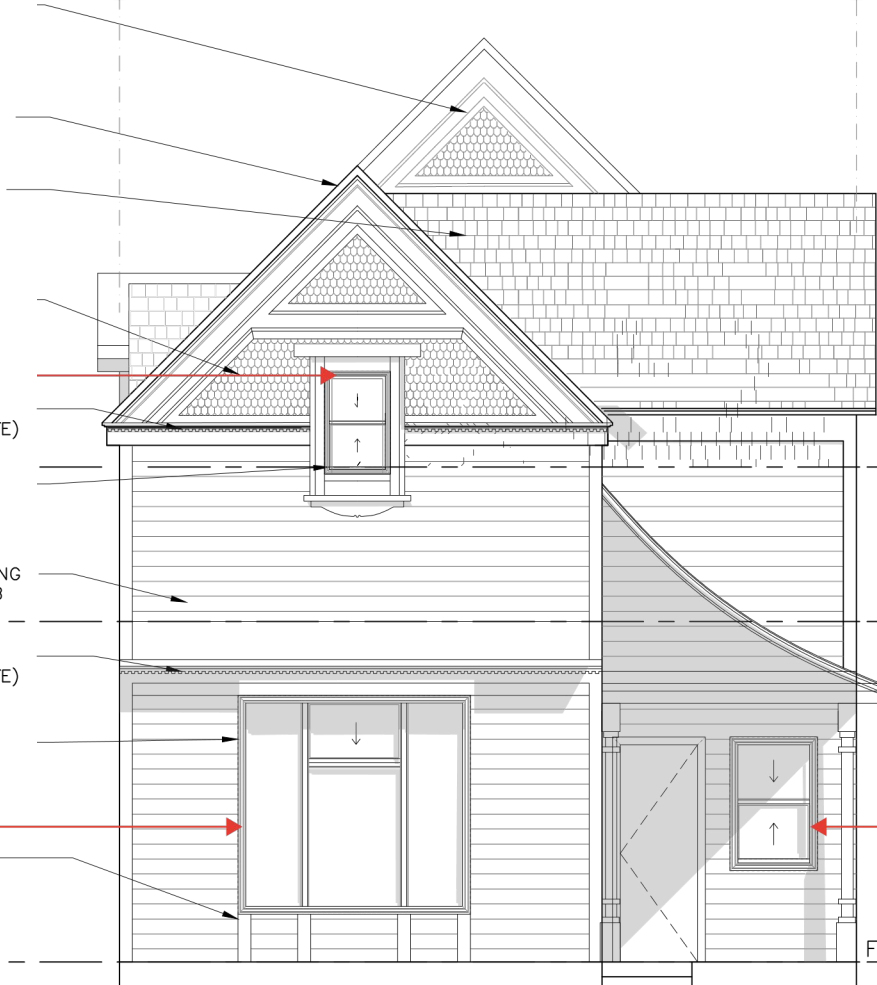

- VINYL FISHCALE SIDING:
Color (B:10)
- WOODEN TRIMS IN GRAYISH GREEN (B:10)
- GAF TIMBERLINE HDZ CHARCOAL LAMINATED ARCHITECTURAL ROOF SHINGLES
- VINYL FISHCALE SIDING:
Color (B:10)
- WOODEN TRIMS IN EXISTING COLOR (WHITE)
- EXISTING WINDOW:
Wood (41.5"x54")
- RED CEDAR BEVEL SIDING
COLOR FROM SYSTEM B
- WOODEN TRIMS IN EXISTING COLOR (WHITE)
- EXISTING WINDOW:
Vinyl (7' x 6'-7") *
- ORIGINAL WOODEN FRAMES IN A WHITE COLOR

02

01

TOP
16'

FFL
11'

GROUND
FLOOR PLAN
0'

EXISTING WINDOW:
Vinyl (3' x 5'-5") *

FRONT SIDE
RESTAURATION

BACK SIDE

EXISTING WINDOW:
Wood (28"x54")

B

D

EXISTING WINDOW:
Wood (24"x54")

GAF TIMBERLINE HDZ
CHARCOAL LAMINATED
ARCHITECTURAL ROOF
SHINGLES

RED CEDAR BEVEL SIDING
COLOR FROM SYSTEM B

ORIGINAL WOODEN
FRAMES IN A WHITE
COLOR

EXISTING WINDOW:
Vinyl (2'-5" x 4'-6") *

ORIGINAL WOODEN PORCH
POST DIMENSIONS
8'W x 8'-4"H

WOOD RAILING

GROUND
FLOOR PLAN
0'

LEFT SIDE
RESTAURATION

*Existing windows will be replaced with JELD-WEN **better Series** White Vinyl Single Hung Window with Nailing Flange Model Number: JW1438-00982