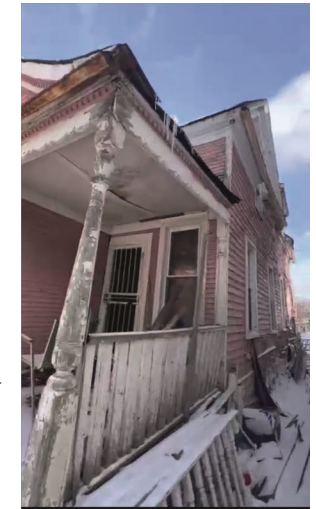

EXISTING WINDOW:
Vinyl (3' x 5'-5") *

FRONT SIDE
RESTAURATION