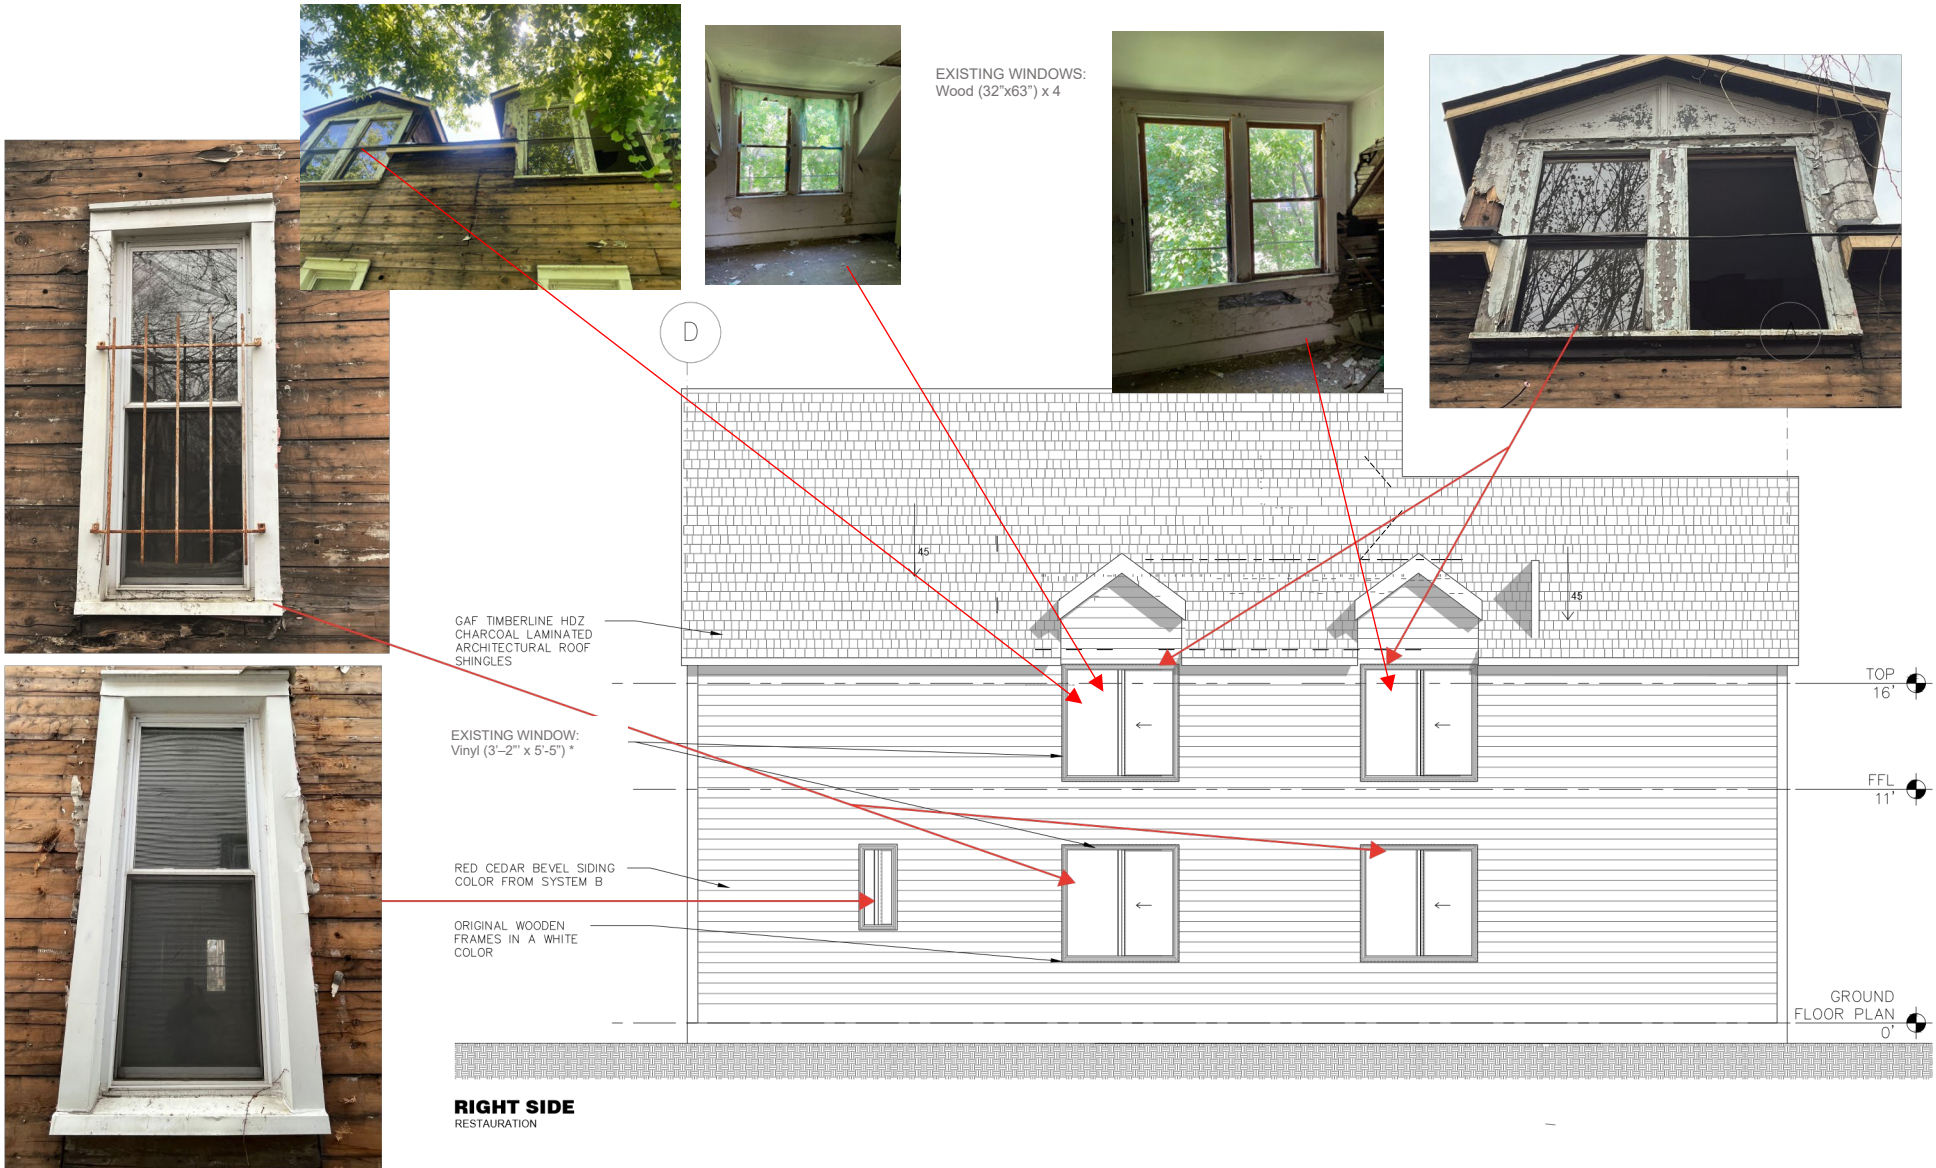

- VINYL FISHCALE SIDING:
Color (B:10)
- WOODEN TRIMS IN GRAYISH GREEN (B:10)
- GAF TIMBERLINE HDZ CHARCOAL LAMINATED ARCHITECTURAL ROOF SHINGLES
- VINYL FISHCALE SIDING:
Color (B:10)
- WOODEN TRIMS IN EXISTING COLOR (WHITE)
- EXISTING WINDOW:
Wood (41.5"x54")
- RED CEDAR BEVEL SIDING
COLOR FROM SYSTEM B
- WOODEN TRIMS IN EXISTING COLOR (WHITE)
- EXISTING WINDOW:
Vinyl (7' x 6'-7") *
- ORIGINAL WOODEN FRAMES IN A WHITE COLOR

02

01

TOP
16'

FFL
11'

GROUND
FLOOR PLAN
0'

EXISTING WINDOW:
Vinyl (3' x 5'-5") *

FRONT SIDE
RESTAURATION

BACK SIDE

EXISTING WINDOW:
Wood (28"x54")

B

D

EXISTING WINDOW:
Wood (24"x54")

GAF TIMBERLINE HDZ
CHARCOAL LAMINATED
ARCHITECTURAL ROOF
SHINGLES

RED CEDAR BEVEL SIDING
COLOR FROM SYSTEM B

ORIGINAL WOODEN
FRAMES IN A WHITE
COLOR

EXISTING WINDOW:
Vinyl (2'-5" x 4'-6") *

ORIGINAL WOODEN PORCH
POST DIMENSIONS
8'W x 8'-4"H

WOOD RAILING

GROUND
FLOOR PLAN
0'

LEFT SIDE
RESTAURATION

*Existing windows will be replaced with JELD-WEN **better Series** White Vinyl Single Hung Window with Nailing Flange Model Number: JW1438-00982