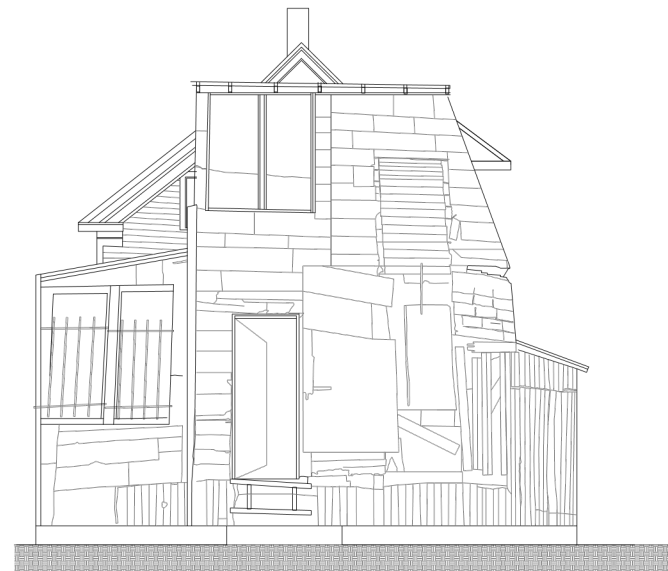

- VINYL FISHCALE SIDING:
Color (B:10)
- WOODEN TRIMS IN GRAYISH GREEN (B:10)
- GAF TIMBERLINE HDZ CHARCOAL LAMINATED ARCHITECTURAL ROOF SHINGLES
- VINYL FISHCALE SIDING:
Color (B:10)
- WOODEN TRIMS IN EXISTING COLOR (WHITE)
- EXISTING WINDOW:
Wood (41.5"x54")
- RED CEDAR BEVEL SIDING
COLOR FROM SYSTEM B
- WOODEN TRIMS IN EXISTING COLOR (WHITE)
- EXISTING WINDOW:
Vinyl (7' x 6'-7") *
- ORIGINAL WOODEN FRAMES IN A WHITE COLOR

02

01

TOP
16'

FFL
11'

GROUND
FLOOR PLAN
0'

EXISTING WINDOW:
Vinyl (3' x 5'-5") *

FRONT SIDE
RESTAURATION

BACK SIDE

EXISTING WINDOW:
Wood (28"x54")

B

D

EXISTING WINDOW:
Wood (24"x54")

GAF TIMBERLINE HDZ
CHARCOAL LAMINATED
ARCHITECTURAL ROOF
SHINGLES

RED CEDAR BEVEL SIDING
COLOR FROM SYSTEM B

ORIGINAL WOODEN
FRAMES IN A WHITE
COLOR

EXISTING WINDOW:
Vinyl (2'-5" x 4'-6") *

ORIGINAL WOODEN PORCH
POST DIMENSIONS
8'W x 8'-4"H

WOOD RAILING

GROUND
FLOOR PLAN
0'

LEFT SIDE
RESTAURATION

*Existing windows will be replaced with JELD-WEN **better Series** White Vinyl Single Hung Window with Nailing Flange Model Number: JW1438-00982