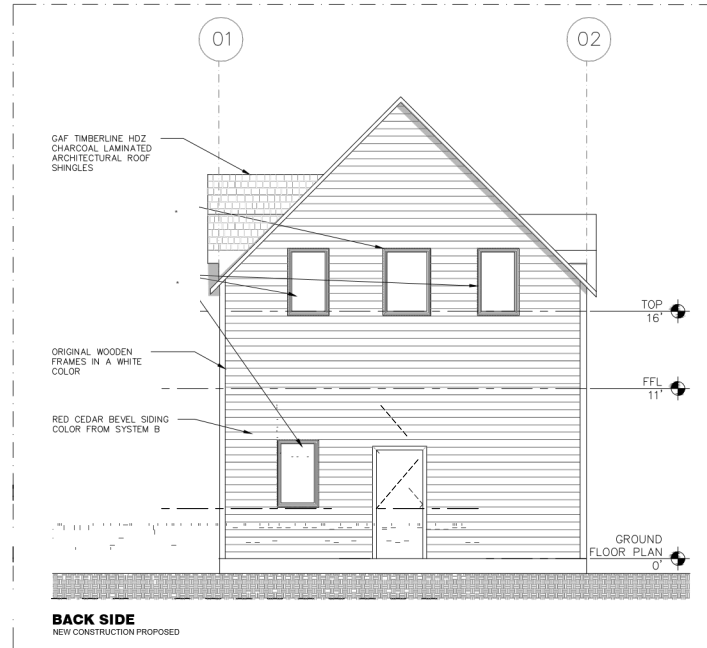

- VINYL FISHCALE SIDING:
Color (B:10)
- WOODEN TRIMS IN GRAYISH GREEN (B:10)
- GAF TIMBERLINE HDZ CHARCOAL LAMINATED ARCHITECTURAL ROOF SHINGLES
- VINYL FISHCALE SIDING:
Color (B:10)
- WOODEN TRIMS IN EXISTING COLOR (WHITE)
- EXISTING WINDOW:
Wood (41.5"x54")
- RED CEDAR BEVEL SIDING
COLOR FROM SYSTEM B
- WOODEN TRIMS IN EXISTING COLOR (WHITE)
- EXISTING WINDOW:
Vinyl (7' x 6'-7") *
- ORIGINAL WOODEN FRAMES IN A WHITE COLOR

02

01

TOP
16'

FFL
11'

GROUND
FLOOR PLAN
0'

EXISTING WINDOW:
Vinyl (3' x 5'-5") *

FRONT SIDE
RESTAURATION

BACK SIDE

EXISTING WINDOW:
Wood (28"x54")

B

D

EXISTING WINDOW:
Wood (24"x54")

GAF TIMBERLINE HDZ
CHARCOAL LAMINATED
ARCHITECTURAL ROOF
SHINGLES

RED CEDAR BEVEL SIDING
COLOR FROM SYSTEM B

ORIGINAL WOODEN
FRAMES IN A WHITE
COLOR

EXISTING WINDOW:
Vinyl (2'-5" x 4'-6") *

ORIGINAL WOODEN PORCH
POST DIMENSIONS
8'W x 8'-4"H

WOOD RAILING

GROUND
FLOOR PLAN
0'

LEFT SIDE
RESTAURATION

*Existing windows will be replaced with JELD-WEN **better Series** White Vinyl Single Hung Window with Nailing Flange Model Number: JW1438-00982