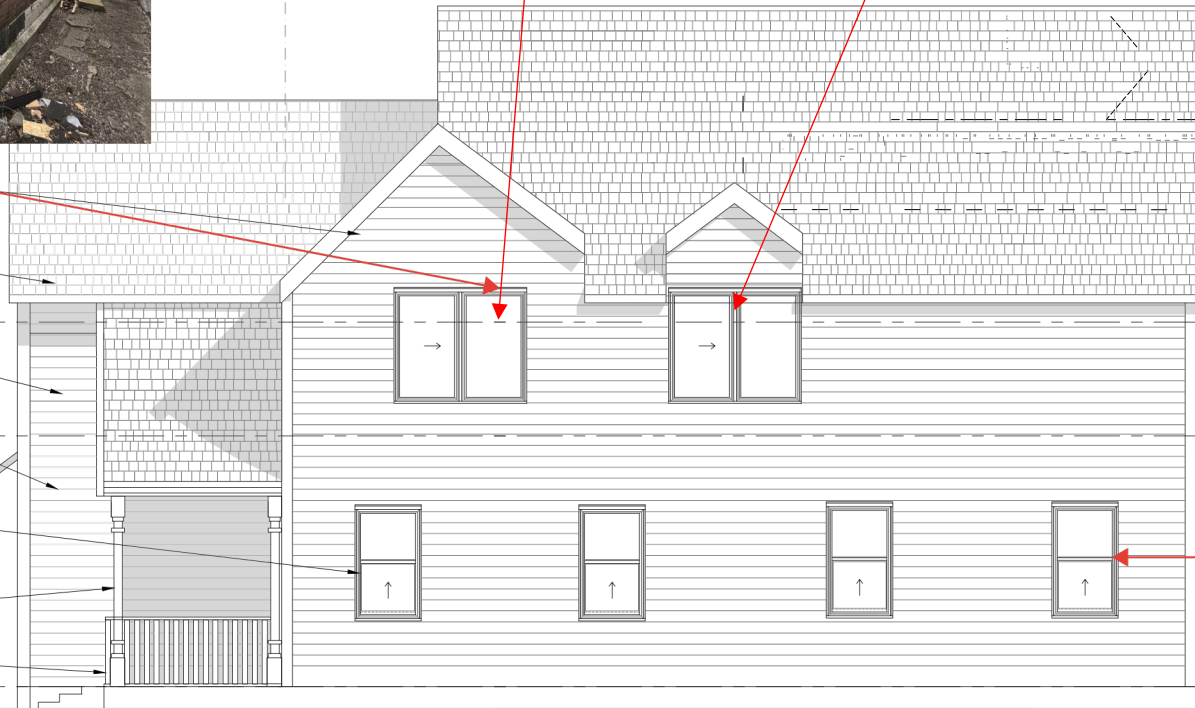

- VINYL FISHCALE SIDING:
Color (B:10)
- WOODEN TRIMS IN GRAYISH GREEN (B:10)
- GAF TIMBERLINE HDZ CHARCOAL LAMINATED ARCHITECTURAL ROOF SHINGLES
- VINYL FISHCALE SIDING:
Color (B:10)
- WOODEN TRIMS IN EXISTING COLOR (WHITE)
- EXISTING WINDOW:
Wood (41.5"x54")
- RED CEDAR BEVEL SIDING
COLOR FROM SYSTEM B
- WOODEN TRIMS IN EXISTING COLOR (WHITE)
- EXISTING WINDOW:
Vinyl (7' x 6'-7") *
- ORIGINAL WOODEN FRAMES IN A WHITE COLOR

02

01

TOP
16'

FFL
11'

GROUND
FLOOR PLAN
0'

EXISTING WINDOW:
Vinyl (3' x 5'-5") *

FRONT SIDE
RESTAURATION

BACK SIDE

EXISTING WINDOW:
Wood (28"x54")

B

D

EXISTING WINDOW:
Wood (24"x54")

GAF TIMBERLINE HDZ
CHARCOAL LAMINATED
ARCHITECTURAL ROOF
SHINGLES

RED CEDAR BEVEL SIDING
COLOR FROM SYSTEM B

ORIGINAL WOODEN
FRAMES IN A WHITE
COLOR

EXISTING WINDOW:
Vinyl (2'-5" x 4'-6") *

ORIGINAL WOODEN PORCH
POST DIMENSIONS
8'W x 8'-4"H

WOOD RAILING

GROUND
FLOOR PLAN
0'

LEFT SIDE
RESTAURATION

*Existing windows will be replaced with JELD-WEN **better Series** White Vinyl Single Hung Window with Nailing Flange Model Number: JW1438-00982