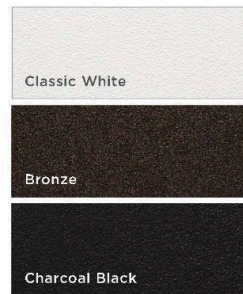

\*A cocktail rail allows for a Trex Transcend® or Trex Select® deck board to be installed on top of a Universal top/bottom rail. All deck boards sold separately.

**COLORS**

Composite

Aluminum

**CODE REQUIREMENTS**