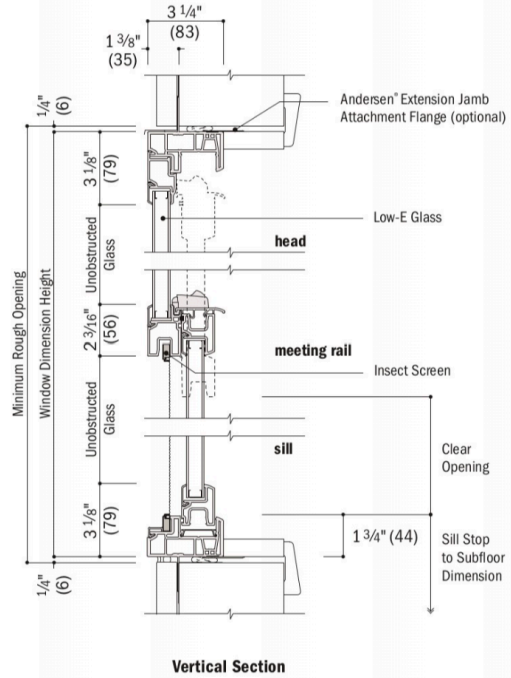

## Single-Hung Window Details – New Construction

Scale 1 1/2" (38) = 1'-0" (305) – 1:8

**RAIL KITS**

COMPONENT	RAIL & SQUARE COMPOSITE BALUSTER KIT	RAIL & ROUND ALUMINUM BALUSTER KIT	COCKTAIL RAIL & ROUND ALUMINUM BALUSTER KIT*
<b>Top Rail</b>	Crown	Crown	Universal
<b>Bottom Rail</b>	Universal	Universal	Universal
<b>Heights</b>	36" (914 mm) 42" (106 cm)	36" (914 mm) 42" (106 cm)	36" (914 mm)
<b>Lengths</b>	67.5" (171 cm) 91.5" (232 cm)	67.5" (171 cm) 91.5" (232 cm)	67.5" (171 cm) 91.5" (232 cm)
<b>Applications</b>	Horizontal, Stair	Horizontal, Stair	Horizontal, Stair
<b>Colors</b>	WT, BK, VL	WT, BK, VL (round aluminum balusters come in BK)	WT (round aluminum balusters come in BK)

\*A cocktail rail allows for a Trex Transcend® or Trex Select® deck board to be installed on top of a Universal top/bottom rail. All deck boards sold separately.

**COLORS**

Composite

Aluminum

**CODE REQUIREMENTS**