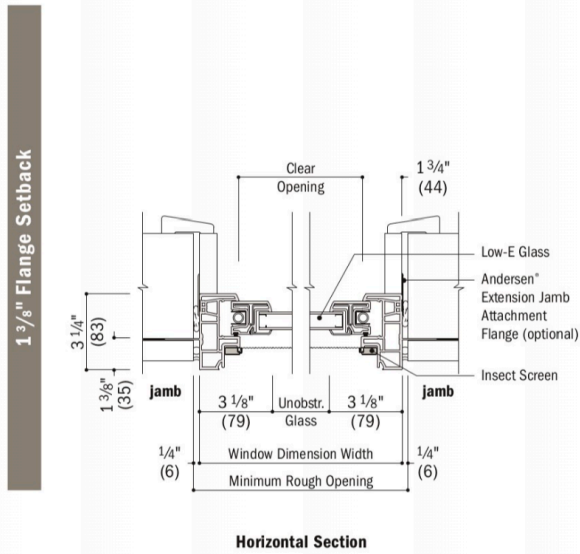

## Window and Railing Cut Sheets

2761 E. Jefferson, Suite 302, Detroit, MI 48207

e | [tim.flintoff@4545architecture.com](mailto:tim.flintoff@4545architecture.com) • c | 248.320.6098 • w | [4545architecture.com](http://4545architecture.com)

## Single-Hung Window Details – New Construction

Scale 1 1/2" (38) = 1'-0" (305) – 1:8

**RAIL KITS**

COMPONENT	RAIL & SQUARE COMPOSITE BALUSTER KIT	RAIL & ROUND ALUMINUM BALUSTER KIT	COCKTAIL RAIL & ROUND ALUMINUM BALUSTER KIT*
<b>Top Rail</b>	Crown	Crown	Universal
<b>Bottom Rail</b>	Universal	Universal	Universal
<b>Heights</b>	36" (914 mm) 42" (106 cm)	36" (914 mm) 42" (106 cm)	36" (914 mm)
<b>Lengths</b>	67.5" (171 cm) 91.5" (232 cm)	67.5" (171 cm) 91.5" (232 cm)	67.5" (171 cm) 91.5" (232 cm)
<b>Applications</b>	Horizontal, Stair	Horizontal, Stair	Horizontal, Stair
<b>Colors</b>	WT, BK, VL	WT, BK, VL (round aluminum balusters come in BK)	WT (round aluminum balusters come in BK)

\*A cocktail rail allows for a Trex Transcend® or Trex Select® deck board to be installed on top of a Universal top/bottom rail. All deck boards sold separately.

**COLORS**

Composite

Aluminum

**CODE REQUIREMENTS**