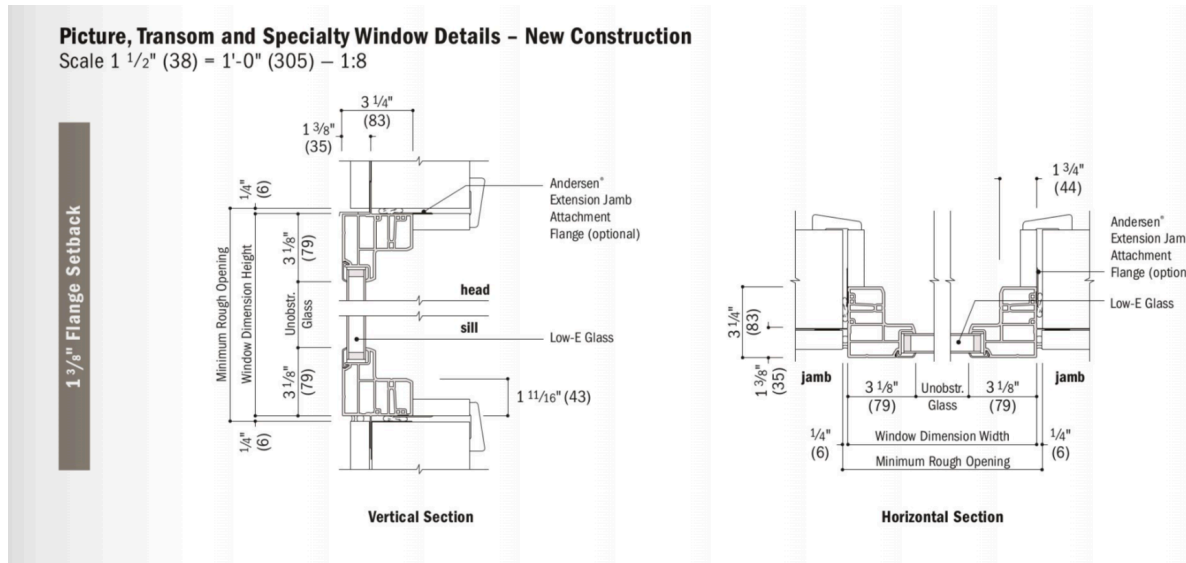

4545 architecture

May 20, 2024

1475 Longfellow St.,
Detroit, MI 48206

RE: 1475 Longfellow Exterior Renovations, District Historic Commission Submission

Window and Railing Cut Sheets

2761 E. Jefferson, Suite 302, Detroit, MI 48207

e | tim.flintoff@4545architecture.com • c | 248.320.6098 • w | 4545architecture.com