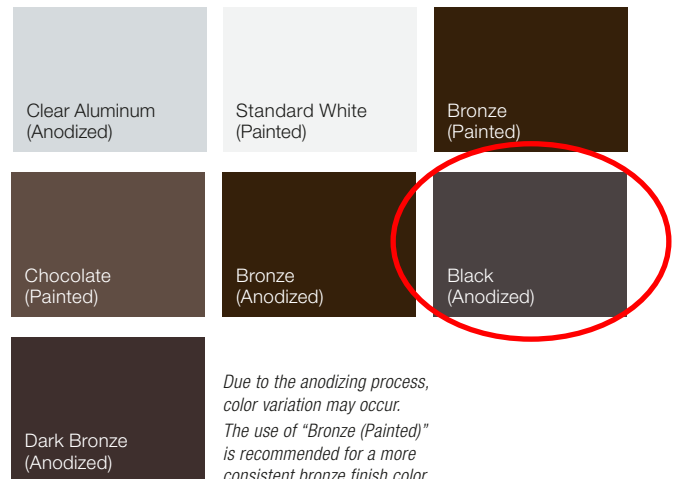

Calculated door section R-value is in accordance with DASMA TDS-163.

FRAME/SOLID PANEL COLOR OPTIONS

CUSTOM PAINT OPTIONS

Custom colors make Avante® garage doors personal. Choose a Color Blast® finish or RAL Powder Coating to create the perfect door. The only limit is your imagination! See your Clopay Dealer for details.