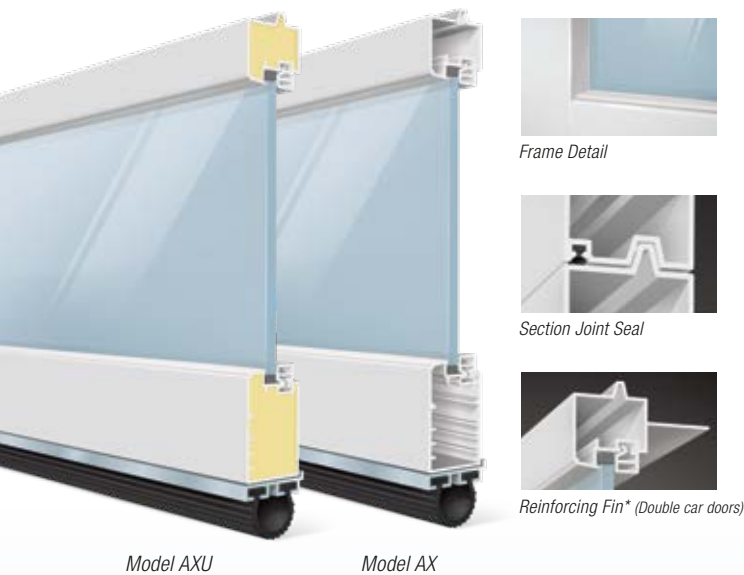

AVANTE[®]

garage doors

ALUMINUM AND GLASS CONSTRUCTION

America's Favorite Garage Doors[®]

Model AXU, Dark Bronze (Anodized) Frame with Obscure Insulated Glass

AVANTE®

Avante® garage doors are designed with architects, contractors and homeowners in mind. With a sleek aesthetic and section seal, these doors are the perfect choice to modernize any home. Not only can they transform garages, they can also be used as an indoor loft partition or as versatile solarium doors. Many glass options are available to control the degree of light transmission and privacy.

Model AXU

Model AX

STYLE AND CONSTRUCTION

- Aluminum frame provides a virtually maintenance-free, long-lasting door.
- Intellicore® polyurethane insulated rails and stiles. (Model AXU)
- R-value 3.8/U-factor 0.86. (Model AXU when glazed with clear insulated glass)
- Many glass and panel options available.
- Section joint seal helps keep out air and water.
- Integral reinforcing fin provides increased strength and longevity. (Available on double car models)
- Heavy-duty steel ball bearing rollers with nylon tires provide quiet operation.