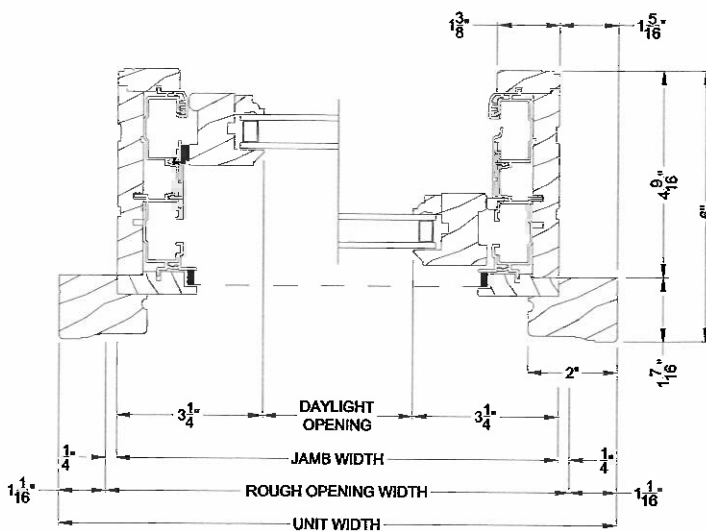

## Double Hung Windows CROSS SECTION DETAILS

**PREMIUM WOOD DOUBLE HUNG WINDOW (6120)**  
Vertical Section - Low Profile Screen

**PREMIUM WOOD DOUBLE HUNG WINDOW**  
Horizontal Stack Section - Transom Stack over DH

Optional Historical Sash Lift

Optional Contemporary Sash Lift

**WEATHER SHIELD DOUBLE HUNG WINDOW (6120)**  
Horizontal Section - Low Profile Screen

**WEATHER SHIELD DOUBLE HUNG WINDOW**  
Vertical Mull Section - DH / DH

Note: All dimensions are approximate. Weather Shield reserves the right to change specifications without notice.