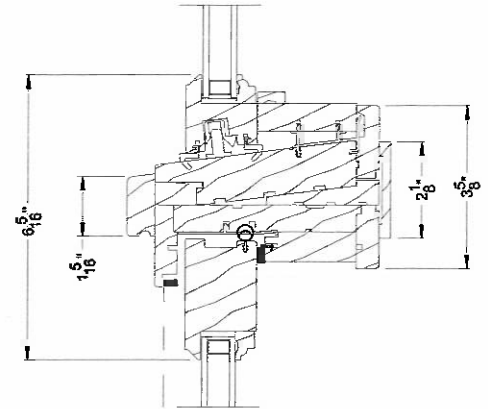

## Double Hung Windows CROSS SECTION DETAILS

**PREMIUM WOOD DOUBLE HUNG WINDOW (6120)**  
Vertical Section - Low Profile Screen

**PREMIUM WOOD DOUBLE HUNG WINDOW**  
Horizontal Stack Section - Transom Stack over DH

Optional Historical Sash Lift

Optional Contemporary Sash Lift

**WEATHER SHIELD DOUBLE HUNG WINDOW (6120)**  
Horizontal Section - Low Profile Screen

**WEATHER SHIELD DOUBLE HUNG WINDOW**  
Vertical Mull Section - DH / DH

Note: All dimensions are approximate. Weather Shield reserves the right to change specifications without notice.