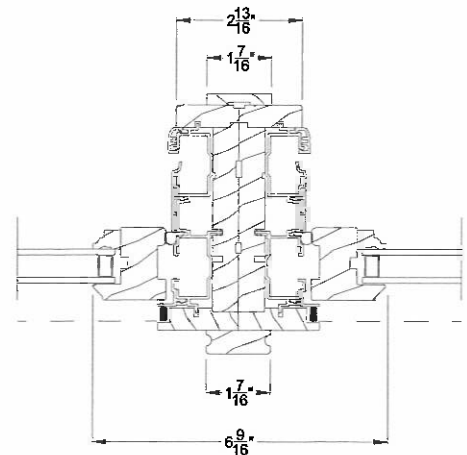

## Double Hung Windows CROSS SECTION DETAILS

**PREMIUM WOOD DOUBLE HUNG WINDOW (6120)**  
Vertical Section - Low Profile Screen

**PREMIUM WOOD DOUBLE HUNG WINDOW**  
Horizontal Stack Section - Transom Stack over DH

Optional Historical Sash Lift

Optional Contemporary Sash Lift

**WEATHER SHIELD DOUBLE HUNG WINDOW (6120)**  
Horizontal Section - Low Profile Screen

**WEATHER SHIELD DOUBLE HUNG WINDOW**  
Vertical Mull Section - DH / DH

Note: All dimensions are approximate. Weather Shield reserves the right to change specifications without notice.