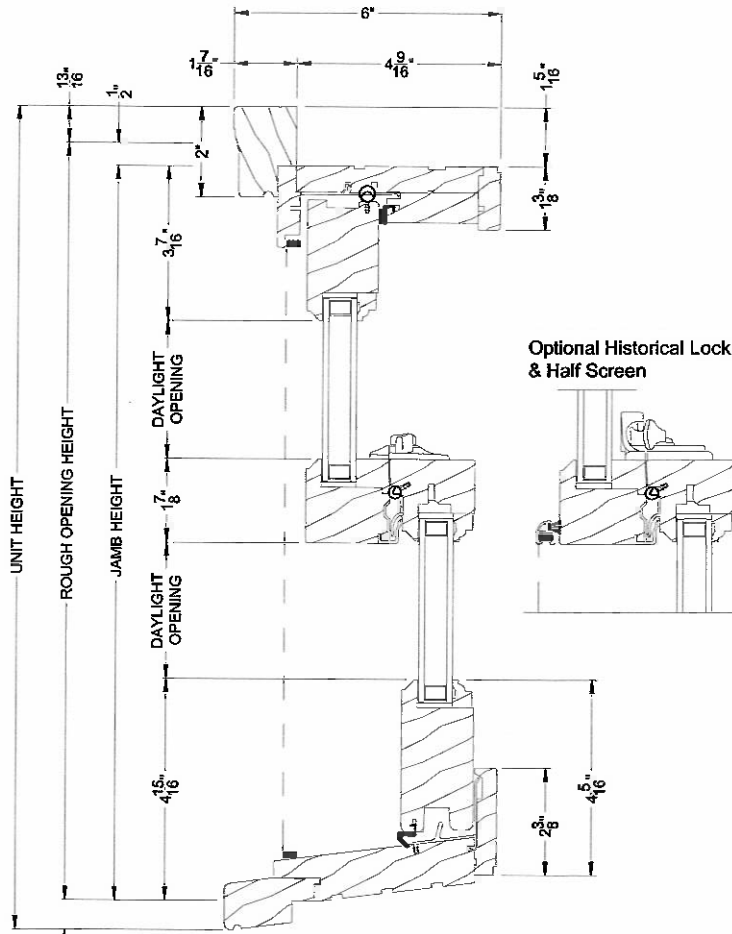

## Double Hung Windows CROSS SECTION DETAILS

**PREMIUM WOOD DOUBLE HUNG WINDOW (6120)**  
Vertical Section - Low Profile Screen

**PREMIUM WOOD DOUBLE HUNG WINDOW**  
Horizontal Stack Section - Transom Stack over DH

Note: All dimensions are approximate. Weather Shield reserves the right to change specifications without notice.