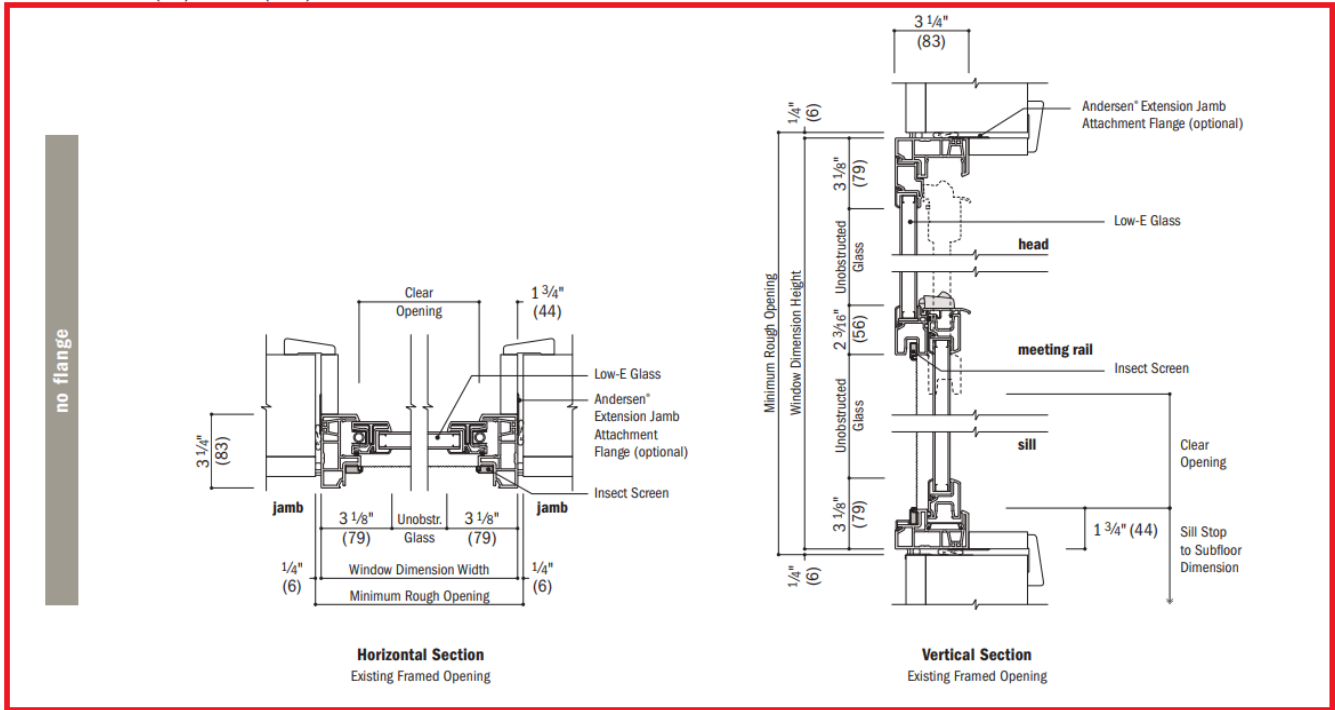

Casement Window Details - Replacement

Scale 1 1/2" (38) = 1'-0" (305) - 1:8

100 SERIES SINGLE-HUNG WINDOWS

Single-Hung Window Details - Replacement

Scale 1 1/2" (38) = 1'-0" (305) - 1:8

100 SERIES GLIDING PATIO DOORS

Gliding Patio Door Details

Scale 1 1/2" (38) = 1'-0" (305) - 1:8