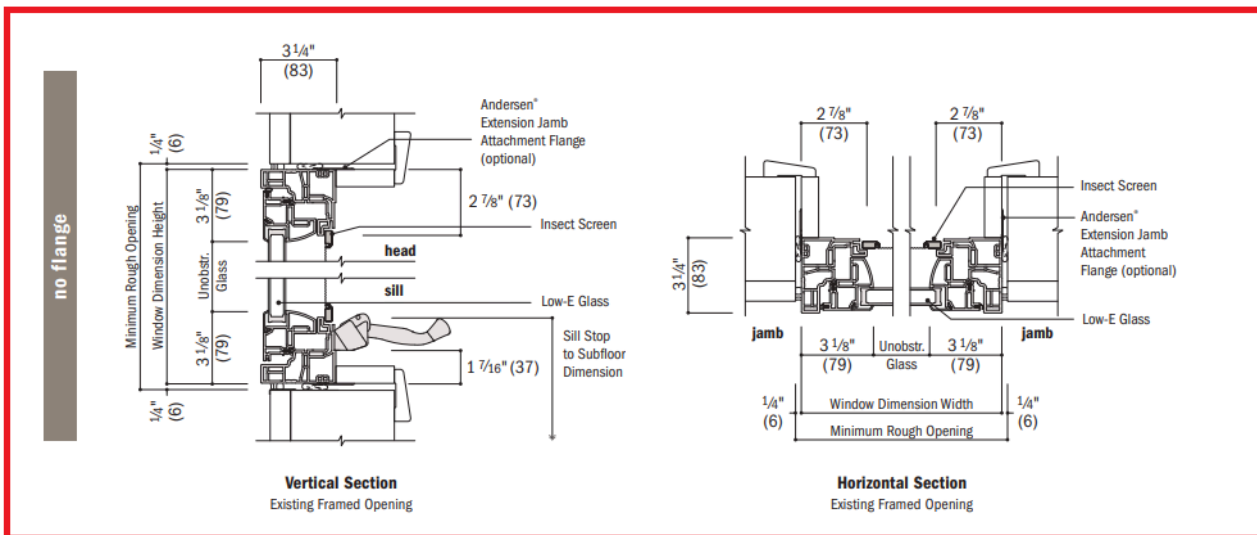

4545 architecture

January 16, 2024

708 Pallister St.,
Detroit, MI 48202

RE: 708 Pallister Exterior Renovations, District Historic Commission Submission

Window and Door Cut Sheets

100 SERIES CASEMENT WINDOWS

Casement Window Details - Replacement

Scale 1 1/2" (38) = 1'-0" (305) - 1:8

100 SERIES SINGLE-HUNG WINDOWS

Single-Hung Window Details - Replacement

Scale 1 1/2" (38) = 1'-0" (305) - 1:8

100 SERIES GLIDING PATIO DOORS

Gliding Patio Door Details

Scale 1 1/2" (38) = 1'-0" (305) - 1:8