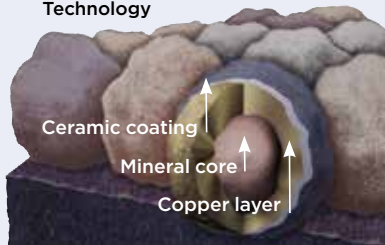

StreakFighter®

Algae Resistance

The ultimate in stain protection.

Those streaks you see on other roofs in your neighborhood? That's algae, and it's a common eyesore on roofing throughout North America. CertainTeed's **StreakFighter** technology uses the power of science to repel algae before it can take hold and spread.

StreakFighter's granular blend includes naturally algae-resistant copper, helping your roof maintain its curb appeal and look beautiful for years to come.

Granule with **StreakFighter** Technology

Diagram for illustrative purposes only.

NailTrak®

Fast, Accurate, Visible

The new and improved **NailTrak** nailing line, a feature on CertainTeed designer shingles.

Now **NailTrak** is brighter than ever before, with high-visibility lines that stand out whether it's daybreak or dusk.

NailTrak removes the guesswork with three separately defined lines, creating a large area to guide your nailing and a smaller area for extreme steep-slope applications.

QuadraBond®

Advanced Layering

CertainTeed's specially formulated adhesive adheres shingle layers at four points, more than any other manufacturer. This superior bond provides greater protection against shingle delamination to maximize performance over the life of the shingle in any climate.