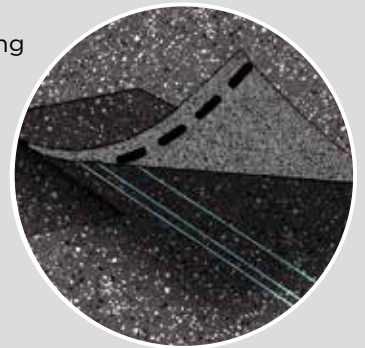

CertaSeal®

Uplift Protection

CertaSeal® is a fast-activating modified asphalt sealant with a 20-year record of proven performance. Designed to seal shingles together upon installation, it protects roofs from wind uplift and shingle blow-off so that homes stay safe and dry. It's also engineered to remain flexible after installation, unlike harder sealants that can dry out and crack over time.