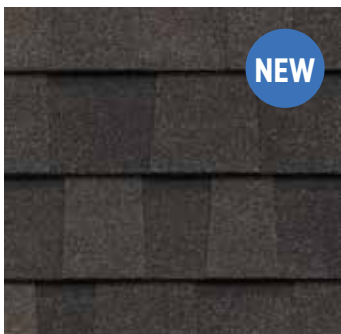

Max Def Espresso