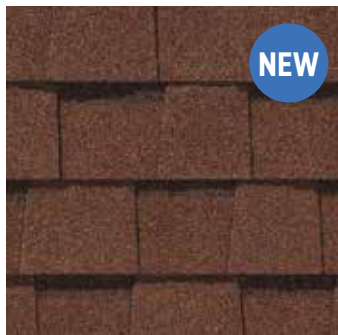

Max Def Red Oak

Max Def Colors

Look deeper. With Max Def, a new dimension is added to shingles with a richer mixture of surface granules. You get a brighter, more vibrant, more dramatic appearance and depth of color. And the natural beauty of your roof shines through.

NOTE: Due to limitations of printing reproduction, CertainTeed can not guarantee the identical match of the actual product color to the graphic representations throughout this publication.

Scan code for more information