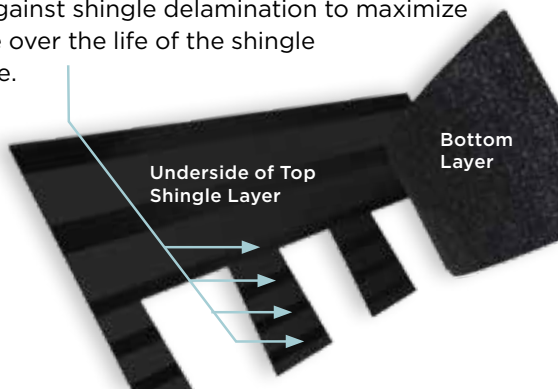

NailTrak®

Fast, Accurate, Visible

The new and improved **NailTrak** nailing line, a feature on CertainTeed designer shingles.

Now **NailTrak** is brighter than ever before, with high-visibility lines that stand out whether it's daybreak or dusk.

NailTrak removes the guesswork with three separately defined lines, creating a large area to guide your nailing and a smaller area for extreme steep-slope applications.

QuadraBond®

Advanced Layering

CertainTeed's specially formulated adhesive adheres shingle layers at four points, more than any other manufacturer. This superior bond provides greater protection against shingle delamination to maximize performance over the life of the shingle in any climate.