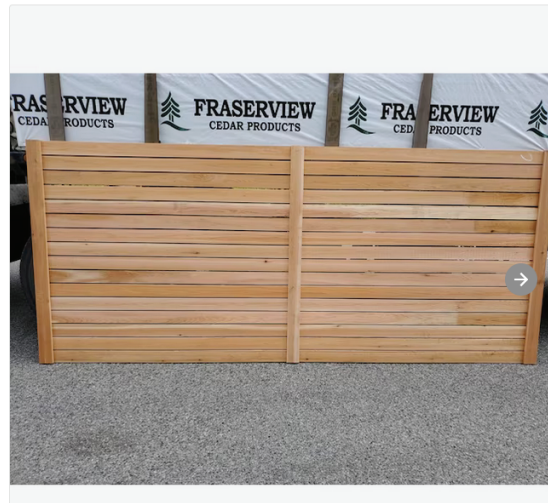

14500 Artesian

Replacement Fence

NEW PRIVACY FENCE

Horizontal wood - cedar or treated pine

Medium Brown Stain to compliment color of shingles

6-ft x 6-ft Cedar Flat-top Board-on-board Fence Panel

Item #2987477 | Model #2987477