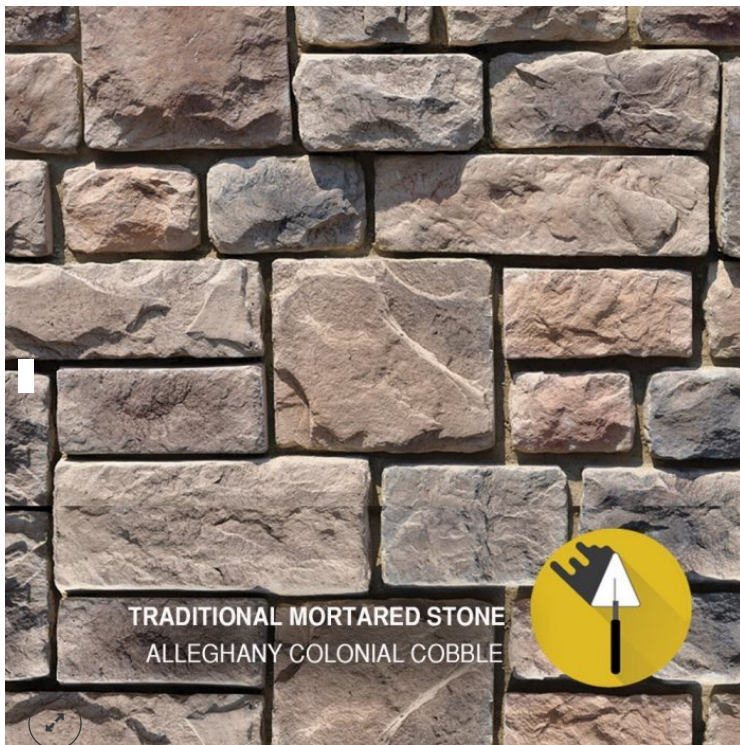

ALLEGHANY COLONIAL COBBLE

[Return to Previous Page](#)

Home (https://m-rockstone.com) / Shop (https://m-rockstone.com/shop) / TRADITIONAL MORTARED (https://m-rockstone.com/product-category/traditional/) / Alleghany Colonial Cobble

(https://m-rockstone.com/wp-content/uploads/2017/03/Alleghany2.jpg)

(https://m-rockstone.com/wp-content/uploads/2017/03/Alleghany2.jpg)

(https://m-rockstone.com/wp-content/uploads/2017/03/Alleghany2.jpg)

(https://m-rockstone.com/wp-content/uploads/2017/03/Alleghany2.jpg)

PRODUCT DESCRIPTION