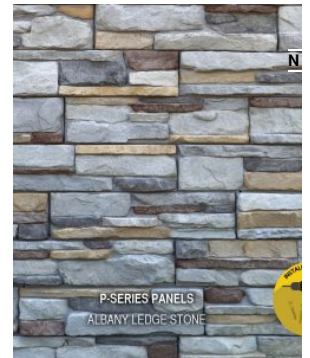

(<https://m-rockstone.com/shop/albany-ledge-stone/>)

P-SERIES PANELS
([HTTPS://M-ROCKSTONE.COM/PRODUCT-CATEGORY/P-SERIES/](https://m-rockstone.com/product-category/p-series/))

Albany/Hampton Ledge Stone (<https://m-rockstone.com/shop/albany-ledge-stone/>)

$20.00 – $66.00 per box