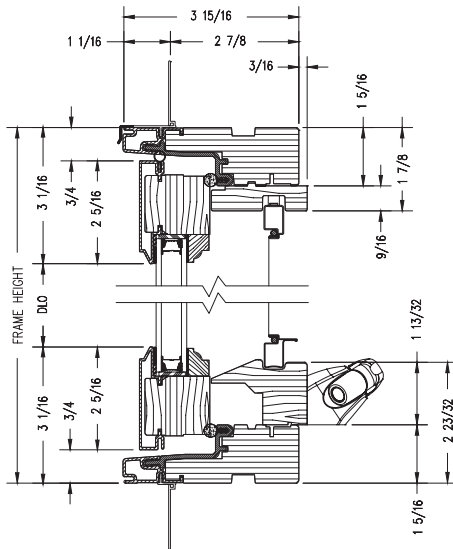

Casement Windows

Casement

Vertical Section

Sash-Set (2-Piece) Casement

Vertical Section

Horizontal Section

Horizontal Section

Shown with ovolo (colonial) glass stops.

Casement Windows

Direct-Set (1-Piece) Casement

Vertical Section

Arch Casement

Vertical Section

Horizontal Section

Horizontal Section

Shown with ovolo (colonial) glass stops.