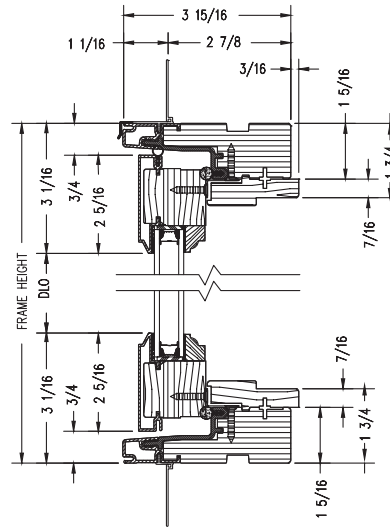

Casement Windows

Casement

Vertical Section

Sash-Set (2-Piece) Casement

Vertical Section

Horizontal Section

Horizontal Section

Shown with ovolo (colonial) glass stops.

Casement Windows

Direct-Set (1-Piece) Casement

Vertical Section

Arch Casement

Vertical Section

Horizontal Section

Horizontal Section

Shown with ovolo (colonial) glass stops.