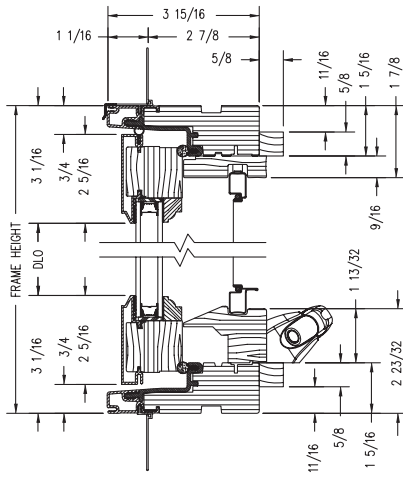

French Casement Windows

Shown with ovolo (colonial) glass stops.

Shown with contemporary glass stops.

PROPER INSTALLATION AND MAINTENANCE OF E-SERIES PRODUCTS IS ESSENTIAL TO ATTAIN OPTIMUM PERFORMANCE AND OPERATION. WRITTEN INSTALLATION INSTRUCTIONS THAT PROVIDE GUIDELINES FOR PROPER INSTALLATION ARE AVAILABLE BY VISITING ANDERSENWINDOWS.COM. CUSTOM SIZES ARE AVAILABLE. CONTACT YOUR LOCAL SUPPLIER FOR MORE INFORMATION. DRAWINGS ARE NOT TO SCALE.