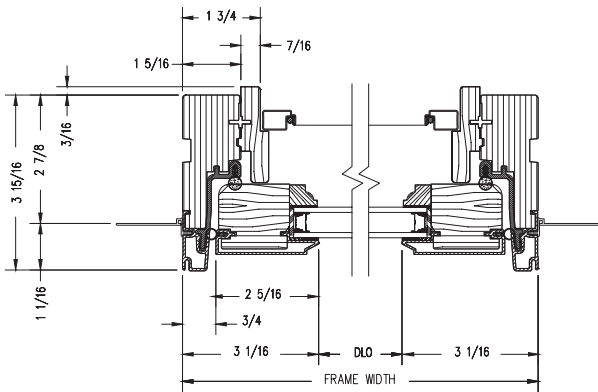

Casement Windows

Casement

Vertical Section

Sash-Set (2-Piece) Casement

Vertical Section

Horizontal Section

Horizontal Section

Shown with ovolo (colonial) glass stops.

Casement Windows

Direct-Set (1-Piece) Casement

Vertical Section

Arch Casement

Vertical Section

Horizontal Section

Horizontal Section

Shown with ovolo (colonial) glass stops.