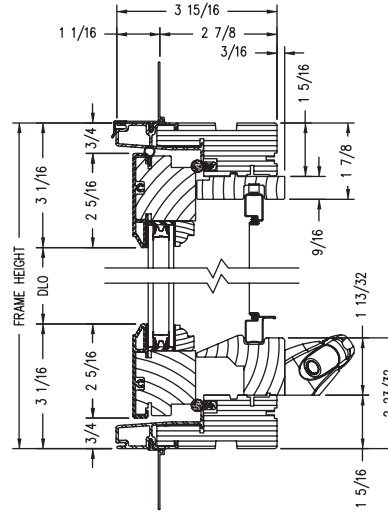

Casement Windows

Casement

Vertical Section

Sash-Set (2-Piece) Casement

Vertical Section

Horizontal Section

Horizontal Section

Shown with ovolo (colonial) glass stops.

Casement Windows

Direct-Set (1-Piece) Casement

Vertical Section

Arch Casement

Vertical Section

Horizontal Section

Horizontal Section

Shown with ovolo (colonial) glass stops.