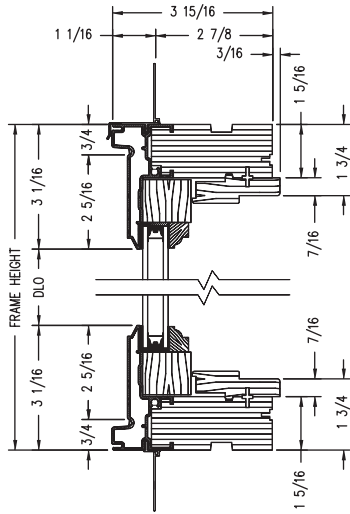

Casement Windows

Casement

Vertical Section

Sash-Set (2-Piece) Casement

Vertical Section

Horizontal Section

Horizontal Section

Shown with ovolo (colonial) glass stops.

Casement Windows

Direct-Set (1-Piece) Casement

Vertical Section

Arch Casement

Vertical Section

Horizontal Section

Horizontal Section

Shown with ovolo (colonial) glass stops.