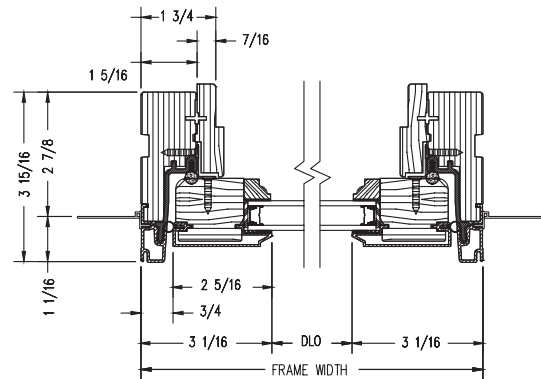

Casement Windows

Casement

Vertical Section

Sash-Set (2-Piece) Casement

Vertical Section

Horizontal Section

Horizontal Section

Shown with ovolo (colonial) glass stops.

Casement Windows

Direct-Set (1-Piece) Casement

Vertical Section

Arch Casement

Vertical Section

Horizontal Section

Horizontal Section

Shown with ovolo (colonial) glass stops.