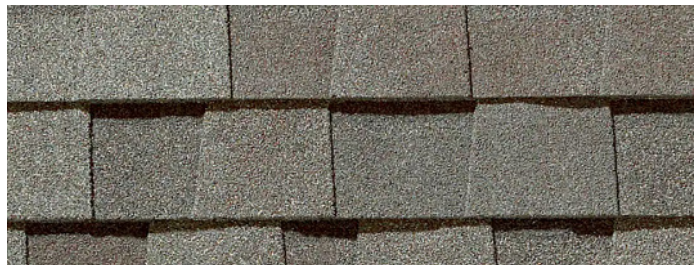

H

HOLCOMB

DEVELOPMENT

7810 Kercheval Avenue

Roofing Specification

CERTAINTEED LANDMARK SHINGLE
COLOR: "WEATHERED WOOD"

LANDMARK[®]

For homeowners seeking true peace of mind, Landmark[®] shingles are the high-quality, reliable choice for beautifying and protecting a home. With a dual-layered design that emulates the dimensionality of true wood shake, Landmark asphalt shingles offer the heaviest weight and widest array of color options in their class, allowing you to create or re-create the ideal look for your home with confidence. Backed by a 100+ year legacy of trusted manufacturing performance, all Landmark shingles include CertainTeed's industry-leading, lifetime-limited warranty.

- Certified as meeting the industry's toughest third-party (UL) manufacturing quality standards
- Dual-layered construction provides extra protection from the elements
- Ten year StreakFighter[®] algae-resistance warranty
- Class A fire-resistance rating