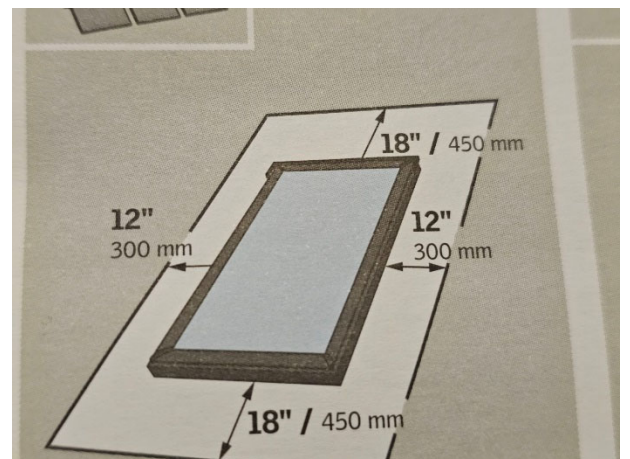

Garage door 18 x5

Information for garage door

Shingles

Ridge vent

Pic of roof on garage

Lowest point from ground to roof 10 feet  
Highest point from ground to top of roof 13 feet  
4/12 roof pitch

Skylight for lighting information

View from Deck to Garage

View of deck

View from paver in front of Sliding glass door

Purpose for Garage/Store cars etc.

Pic of Driveway and solar power lights