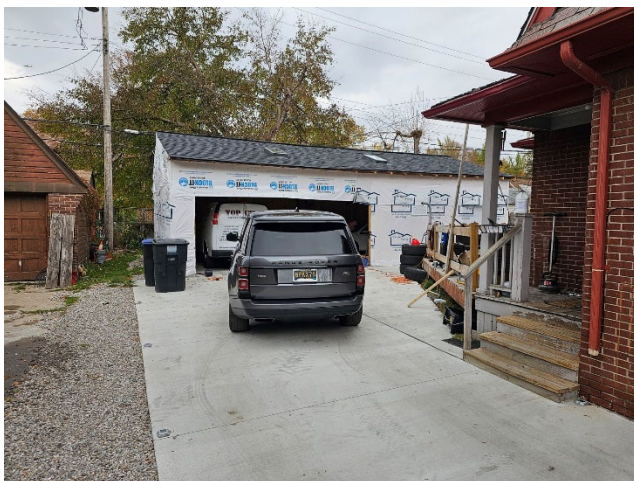

Tamekka Coleman 14833 Stahelin Ave, Detroit, MI 48223

Vinyl Window 24x24 plus information

Mandoor

Back of Garage

Left side of Garage with gravel

Right side of Garage

Color of Vinyl cedar shake shingle Pacific Blue

Garage door 18 x5

Information for garage door

Shingles

Ridge vent

Pic of roof on garage

Lowest point from ground to roof 10 feet  
Highest point from ground to top of roof 13 feet  
4/12 roof pitch

Skylight for lighting information

View from Deck to Garage

View of deck

View from paver in front of Sliding glass door

Purpose for Garage/Store cars etc.

Pic of Driveway and solar power lights