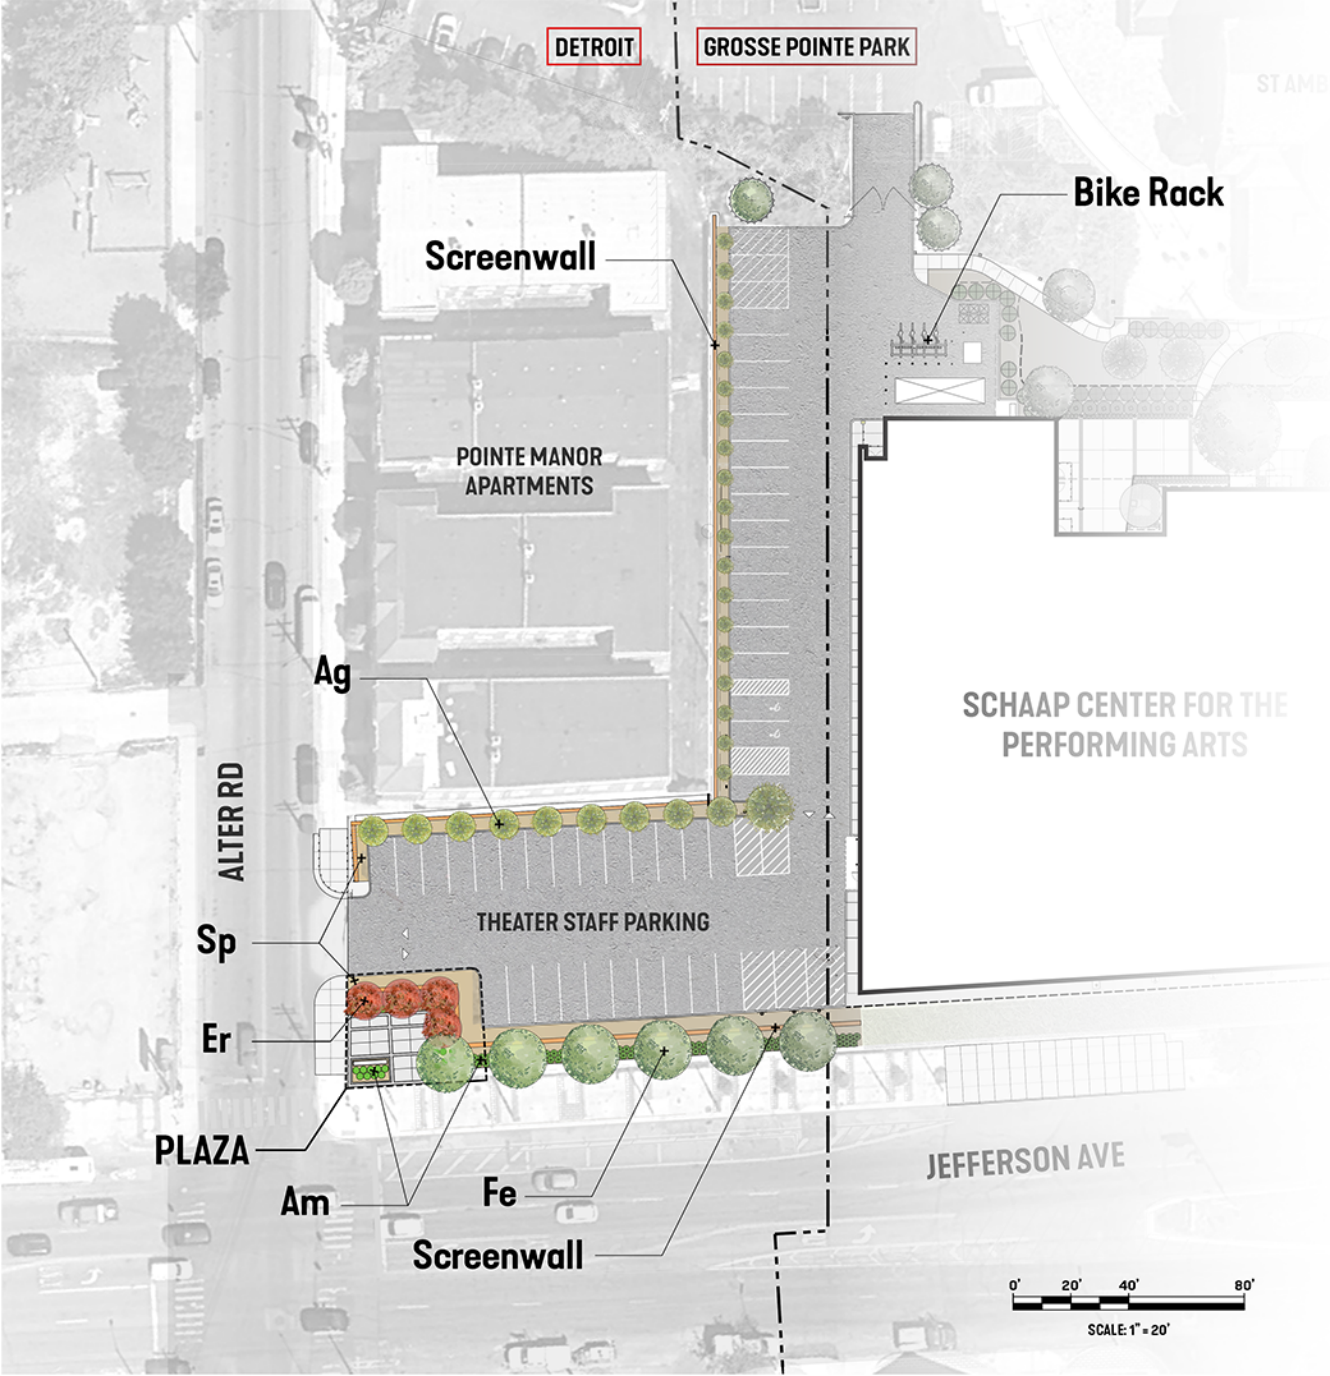

DETROIT

GROSSE POINTE PARK

ST AMBROSE CHURCH

POINTE MANOR APARTMENTS

SCHAAP CENTER FOR THE PERFORMING ARTS

THEATER PARKING

THEATER STAFF PARKING

MARYLAND ST

ALTER RD

PLAZA

JEFFERSON AVE

SCALE: 1" = 20'

## SCREENWALL

Brick

Architectural Stone

## PLANTS & INFRASTRUCTURE

Frontier Elm

Armstrong Gold Maple

Eastern Red Bud

Autumn Moor Grass

Spirea

Bike Rack