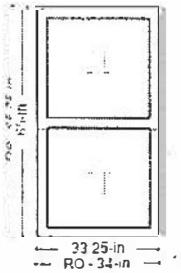

JELD-WEN 33.25-in x 65-in Wood W-2500
Double Hung
Room Location: window 1 **1**

Product Warranty

Line #	Item Summary	Production Time	Was Price	Now Price	Total Savings	Pre-Tax Total
100-1	JELD-WEN 33.25-in x 65-in Wood W-2500 Double Hung	63 days	\$1,233.18	\$1,233.18	1	\$1,233.18