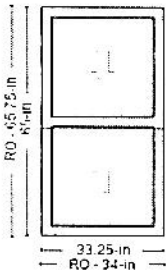

Is This a Remake = No
Room Location = window 1
Clear Opening Dimensions = 29 7/8 -in w
28 7/16 -in h
5.9sf
U-Factor = 0.25
Energy Star Qualified = Northern; North-
Central; South-Central; Southern
Solar Heat Gain Coefficient = 0.2
Visible Light Transmittance = 0.46
Condensation Resistance = 47
CPD# = JEL-N-578-01934-00004
SOS = 937074
SOS Description = WTS JW W2500 Window
Additional Information = No
Delivery Method = In-Store Pick-Up
Production Time (Does not include transit
time) = 63 Days
Customer Service Number = 1-800-825-0706
Option 2
Of Measure = EA
Vendor ID = 24221
Manufacturer = JELD-WEN
Rantoul(IL)
Catalog Version Date = 06/29/2023
Catalog Version = 23.3.27.0

End Line 100 Description

JELD-WEN 33.25-in x 65-in Wood W-2500
Double Hung
Room Location: window 2 **2**

Product Warranty