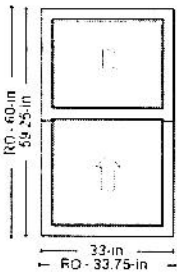

Is This a Remake = No
Room Location = window 1
Clear Opening Dimensions = 29 5/8 -in w
26 13/16 -in h
5.51sf
U-Factor = 0.25
Energy Star Qualified = Northern; North-
Central; South-Central; Southern
Solar Heat Gain Coefficient = 0.2
Visible Light Transmittance = 0.46
Condensation Resistance = 47
CPD# = JEL-N-578-01934-00004
SOS = 937074
SOS Description = WTS JW W2500 Window
Additional Information = No
Delivery Method = In-Store Pick-Up
Production Time (Does not include transit
time) = 63 Days
Customer Service Number = 1-800-825-0706
Option 2
Of Measure = EA
Vendor ID = 24221
Manufacturer = JELD-WEN
Rantoul(IL)
Catalog Version Date = 06/29/2023
Catalog Version = 23.3.27.0

End Line 1900 Description

JELD-WEN 33-in x 59.25-in Wood W-2500
Double Hung
Room Location: window 22 **22**

Product Warranty