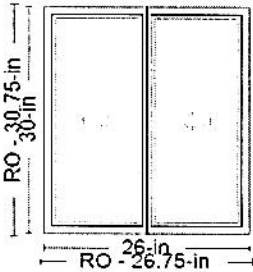

Is This a Remake = No
Room Location = window 14
Clear Opening Dimensions = 10 1/8 -in w
26 1/16 -in h
1.83sf
U-Factor = 0.25
Energy Star Qualified = Northern; North-
Central; South-Central; Southern
Solar Heat Gain Coefficient = 0.2
Visible Light Transmittance = 0.47
Condensation Resistance = 48
CPD# = JEL-N-337-01344-00001
SOS = 937072
SOS Description = WTS JW W5500 Window
Additional Information = No
Delivery Method = In-Store Pick-Up
Production Time (Does not include transit
time) = 63 Days
Customer Service Number = 1-800-825-0706
Option 2
Of Measure = EA
Vendor ID = 24221
Manufacturer = JELD-WEN
Rantoul(IL)
Catalog Version Date = 06/29/2023
Catalog Version = 23.3.27.0

End Line 1400 Description

JELD-WEN 26-in x 30-in Wood W-5500 Double
Slider
Room Location: window 17 **17**

Product Warranty