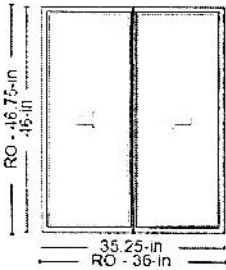

Species = Auralast Pine
Interior Finish Type = Natural
Finish - Interior = Natural
Finish - Exterior = Primed
Sash to Match Exterior Finish = Yes
Finish - Sash (Exterior) = Primed
STC / OITC Rating = Standard
Glazing = Insulated
Glass Energy Options = SunResist with HeatSave
Glass Color = SunResist with HeatSave
Glass Type = Annealed
Neat Glass = No
Glass Thickness = Standard Default Thickness
Protective Film = Protective Film
Spacer Color = Black Spacer
Glass Options = Argon
Glazing Stop Style = Standard
Type of Grille = None
Grid Type = No Grids
Sill Nosing = No Sill Nosing
Prep for Stool = No
Hardware Finish - Interior = Chestnut Bronze
Number of Locks = 2
Screen Options = No Screen
Jamb Width = 4 9/16
Certification = None

Is This a Remake = No
Room Location = window 1
Clear Opening Dimensions = 20 3/4 -in w
34 9/16 -in h
4.98sf
U-Factor = 0.25
Energy Star Qualified = Northern; North-Central; South-Central; Southern
Solar Heat Gain Coefficient = 0.2
Visible Light Transmittance = 0.47
Condensation Resistance = 48
CPD# = JEL-N-337-01344-00004
SOS = 937072
SOS Description = WTS JW W5500 Window
Delivery Method = In-Store Pick-Up
Production Time (Does not include transit time) = 63 Days
Customer Service Number = 1-800-825-0706
Option 2
Of Measure = EA
Vendor ID = 24221
Manufacturer = JELD-WEN
Rantoul(IL)
Catalog Version Date = 06/29/2023
Catalog Version = 23.3.27.0

End Line 2200 Description

JELD-WEN 35.25-in x 46-in Wood W-5500
Double Slider
Room Location: window 24 **24**

Product Warranty