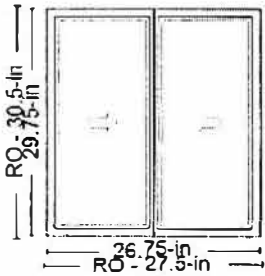

Is This a Remake = No
Room Location = window 1
Clear Opening Dimensions = 29 7/8 -in w
28 7/16 -in h
5.9sf
U-Factor = 0.25
Energy Star Qualified = Northern; North-
Central; South-Central; Southern
Solar Heat Gain Coefficient = 0.2
Visible Light Transmittance = 0.46
Condensation Resistance = 47
CPD# = JEL-N-578-01934-00004
SOS = 937074
SOS Description = WTS JW W2500 Window
Additional Information = No
Delivery Method = In-Store Pick-Up
Production Time (Does not include transit
time) = 63 Days
Customer Service Number = 1-800-825-0706
Option 2
Of Measure = EA
Vendor ID = 24221
Manufacturer = JELD-WEN
Rantoul(IL)
Catalog Version Date = 06/29/2023
Catalog Version = 23.3.27.0

End Line 300 Description

JELD-WEN 26.75-in x 29.75-in Wood W-5500
Double Slider
Room Location: window 4 **4**