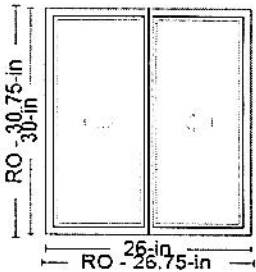

Species = Auralast Pine
Interior Finish Type = Natural
Finish - Interior = Natural
Finish - Exterior = Primed
Sash to Match Exterior Finish = Yes
Finish - Sash (Exterior) = Primed
STC / OITC Rating = Standard
Glazing = Insulated
Glass Energy Options = SunResist with
HeatSave
Glass Color = SunResist with HeatSave
Glass Type = Annealed
Neat Glass = No
Glass Thickness = Standard Default Thickness
Protective Film = Protective Film
Spacer Color = Black Spacer
Glass Options = Argon
Glazing Stop Style = Standard
Type of Grille = None
Grid Type = No Grids
Sill Nosing = No Sill Nosing
Prep for Stool = No
Hardware Finish - Interior = Chestnut Bronze
Number of Locks = 2
Screen Options = No Screen
Jamb Width = 4 9/16
Certification = None

Is This a Remake = No
Room Location = window 1
Clear Opening Dimensions = 20 3/4 -in w
54 9/16 -in h
7.86sf
U-Factor = 0.25
Energy Star Qualified = Northern; North-
Central; South-Central; Southern
Solar Heat Gain Coefficient = 0.2
Visible Light Transmittance = 0.47
Condensation Resistance = 48
CPD# = JEL-N-337-01344-00004
SOS = 937072
SOS Description = WTS JW W5500 Window
Delivery Method = In-Store Pick-Up
Production Time (Does not include transit
time) = 63 Days
Customer Service Number = 1-800-825-0706
Option 2
Of Measure = EA
Vendor ID = 24221
Manufacturer = JELD-WEN
Rantoul(IL)
Catalog Version Date = 06/29/2023
Catalog Version = 23.3.27.0

End Line 1300 Description

JELD-WEN 26-in x 30-in Wood W-5500 Double
Slider
Room Location: window 16

16

Product Warranty