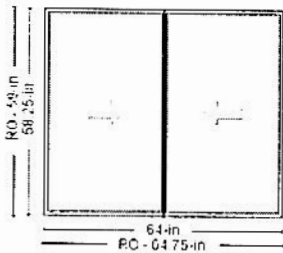

Is This a Remake = No
Room Location = window 10
Clear Opening Dimensions = 31 1/8 -in w
25 9/16 -in h
5.52sf
U-Factor = 0.25
Energy Star Qualified = Northern; North-
Central; South-Central; Southern
Solar Heat Gain Coefficient = 0.2
Visible Light Transmittance = 0.46
Condensation Resistance = 47
CPD# = JEL-N-578-01934-00004
SOS = 937074
SOS Description = WTS JW W2500 Window
Additional Information = No
Delivery Method = In-Store Pick-Up
Production Time (Does not include transit
time) = 63 Days
Customer Service Number = 1-800-825-0706
Option 2
Of Measure = EA
Vendor ID = 24221
Manufacturer = JELD-WEN
Rantoul(IL)
Catalog Version Date = 06/29/2023
Catalog Version = 23.3.27.0

End Line 800 Description

JELD-WEN 64-in x 58.25-in Wood W-5500
Double Slider
Room Location: 8 **8**

Product Warranty