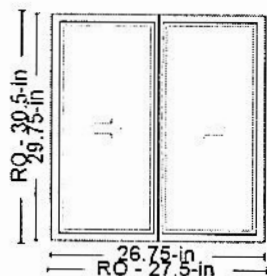

Is This a Remake = No
Room Location = window 1
Clear Opening Dimensions = 10 1/2 -in w
25 13/16 -in h
1.88sf
U-Factor = 0.25
Energy Star Qualified = Northern; North-
Central; South-Central; Southern
Solar Heat Gain Coefficient = 0.2
Visible Light Transmittance = 0.47
Condensation Resistance = 48
CPD# = JEL-N-337-01344-00001
SOS = 937072
SOS Description = WTS JW W5500 Window
Delivery Method = In-Store Pick-Up
Production Time (Does not include transit
time) = 63 Days
Customer Service Number = 1-800-825-0706
Option 2
Of Measure = EA
Vendor ID = 24221
Manufacturer = JELD-WEN
Rantoul(IL)
Catalog Version Date = 06/29/2023
Catalog Version = 23.3.27.0

End Line 400 Description

JELD-WEN 26.75-in x 29.75-in Wood W-5500
Double Slider
Room Location: window 5 **5**

Product Warranty

Line #	Item Summary	Production Time	Was Price	Now Price	Quantity	Total Savings	Pre-Tax Total
500-1	JELD-WEN 26.75-in x 29.75-in Wood W-5500 Double Slider	63 days	$874.47	$874.47	1		$874.47