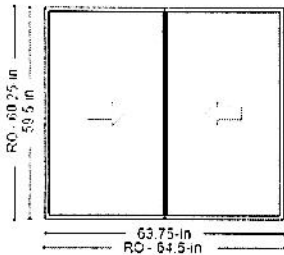

Is This a Remake = No
Room Location = 7
Clear Opening Dimensions = 30 5/8 -in w
55 9/16 -in h
11.8sf
U-Factor = 0.25
Energy Star Qualified = Northern; North-
Central; South-Central; Southern
Solar Heat Gain Coefficient = 0.2
Visible Light Transmittance = 0.47
Condensation Resistance = 48
CPD# = JEL-N-337-01344-00004
SOS = 937072
SOS Description = WTS JW W5500 Window
Additional Information = No
Delivery Method = In-Store Pick-Up
Production Time (Does not include transit
time) = 63 Days
Customer Service Number = 1-800-825-0706
Option 2
Of Measure = EA
Vendor ID = 24221
Manufacturer = JELD-WEN
Rantoul(IL)
Catalog Version Date = 06/29/2023
Catalog Version = 23.3.27.0

End Line 1700 Description

JELD-WEN 63.75-in x 59.5-in Wood W-5500
Double Slider
Room Location: 20

20
frame out At 60" Height
width

Product Warranty

Line #	Item Summary	Production Time	Was Price	Now Price	Quantity	Total Savings	Pre-Tax Total
1800-1	JELD-WEN 63.75-in x 59.5-in Wood W-5500 Double Slider	63 days	$1,860.05	$1,860.05	1		$1,860.05