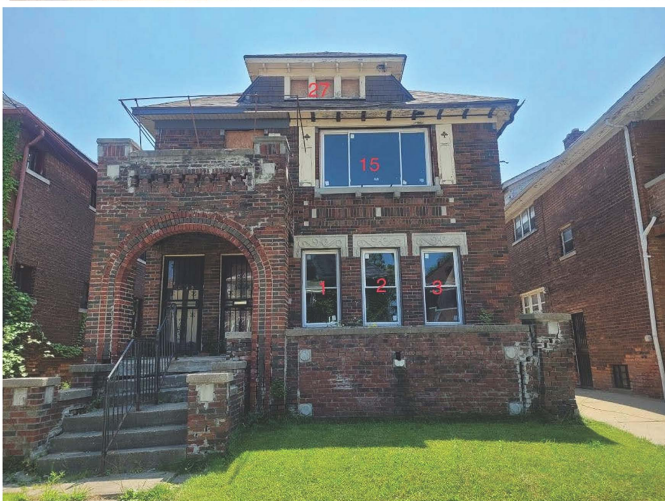

Scope of work: Replace all windows with JELD Lifestyle wooden windows.

- All windows are original sized, Except for noted for oversized windows.

Begin Line 100 Description

--- Line 100-1 ---

JELD-WEN Wood W-2500 Double Hung
 Assembly = Full Unit
 Energy Efficiency = Standard
 Exterior Trim Type = Brickmould
 Exterior Trim Options = No
 Regional Compliance = US National-
 WDMA/ASTM
 Vent Division = Even Divide
 Order By = Rough Opening Size
 Rough Opening Width = Custom Size
 Custom Rough Opening Width = 34
 Rough Opening Height = Custom Size
 Custom Rough Opening Height = 65.75
 Exterior Trim Width = 35.875
 Exterior Trim Height = 66.78125