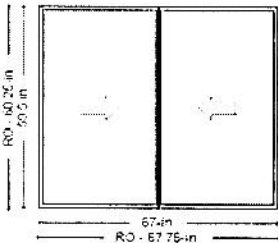

Condensation Resistance = 48
Visible Light Transmittance = 0.47
CPD# = JEL-N-337-01344-00004
Room Location = window 1
Is This a Remake = No
Additional Information =
Base Lead Time = 28
Lead Time Adder ID = 566
Lead Time Adder Days = 35
Lead Time Adder Codes =
Lead Time Adder Debug Info = -1
SOS = 937072
SOS Description = WTS JW W5500 Window
Delivery Method = In-Store Pick-Up
Vendor ID = 24221
Unit Of Measure = EA
Production Time (Does not include transit time) = 63
Lowes Client Group = Plant_CW
Lowes Warranty - 1 = Product Warranty | <https://cmd-jeld-wen.s3.us-east-2.amazonaws.com/assets/documents/2360330572.pdf>
Manufacturer = JELD-WEN
Rantoul(IL)
Customer Service Number = 1-800-825-0706
Option 2
Catalog Version Date = 06/29/2023
Catalog Version = 23.3.27.0

End Line 1600 Description

JELD-WEN 67-in x 59.5-in Wood W-5500 Double Slider
Room Location: 19

Frame Out At 60" Height

Product Warranty