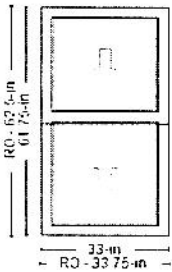

Is This a Remake = No
Room Location = 7
Clear Opening Dimensions = 29 -in w
55 9/16 -in h
11.18sf
U-Factor = 0.25
Energy Star Qualified = Northern; North-
Central; South-Central; Southern
Solar Heat Gain Coefficient = 0.2
Visible Light Transmittance = 0.47
Condensation Resistance = 48
CPD# = JEL-N-337-01344-00004
SOS = 937072
SOS Description = WTS JW W5500 Window
Additional Information = No
Delivery Method = In-Store Pick-Up
Production Time (Does not include transit
time) = 63 Days
Customer Service Number = 1-800-825-0706
Option 2
Of Measure = EA
Vendor ID = 24221
Manufacturer = JELD-WEN
Rantoul(IL)
Catalog Version Date = 06/29/2023
Catalog Version = 23.3.27.0

End Line 1800 Description

JELD-WEN 33-in x 61.75-in Wood W-2500
Double Hung
Room Location: window 21

Product Warranty