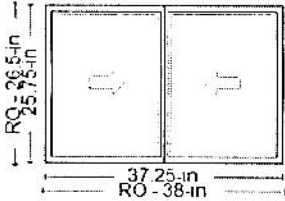

Is This a Remake = No
Room Location = window 14
Clear Opening Dimensions = 14 3/4 -in w
42 1/16 -in h
4.3sf
U-Factor = 0.25
Energy Star Qualified = Northern; North-
Central; South-Central; Southern
Solar Heat Gain Coefficient = 0.2
Visible Light Transmittance = 0.47
Condensation Resistance = 48
CPD# = JEL-N-337-01344-00004
SOS = 937072
SOS Description = WTS JW W5500 Window
Additional Information = No
Delivery Method = In-Store Pick-Up
Production Time (Does not include transit
time) = 63 Days
Customer Service Number = 1-800-825-0706
Option 2
Of Measure = EA
Vendor ID = 24221
Manufacturer = JELD-WEN
Rantoul(IL)
Catalog Version Date = 06/29/2023
Catalog Version = 23.3.27.0

End Line 2300 Description

JELD-WEN 37.25-in x 25.75-in Wood W-5500
Double Slider
Room Location: window 26 **26**