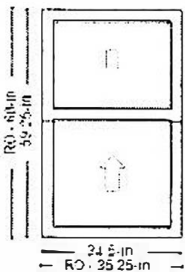

Is This a Remake = No
Room Location = window 9
Clear Opening Dimensions = 29 7/8 -in w
26 3/16 -in h
5.43sf
U-Factor = 0.25
Energy Star Qualified = Northern; North-
Central; South-Central; Southern
Solar Heat Gain Coefficient = 0.2
Visible Light Transmittance = 0.46
Condensation Resistance = 47
CPD# = JEL-N-578-01934-00004
SOS = 937074
SOS Description = WTS JW W2500 Window
Additional Information = No
Delivery Method = In-Store Pick-Up
Production Time (Does not include transit
time) = 63 Days
Customer Service Number = 1-800-825-0706
Option 2
Of Measure = EA
Vendor ID = 24221
Manufacturer = JELD-WEN
Rantoul(IL)
Catalog Version Date = 06/29/2023
Catalog Version = 23.3.27.0

End Line 700 Description

JELD-WEN 34.5-in x 59.25-in Wood W-2500
Double Hung
Room Location: window 10 **10**

Product Warranty