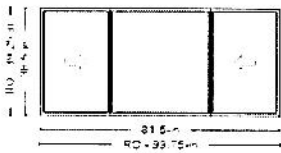

Is This a Remake = No
Room Location = 7
Clear Opening Dimensions = 30 3/4 -in w
55 9/16 -in h
11.85sf
U-Factor = 0.25
Energy Star Qualified = Northern; North-
Central; South-Central; Southern
Solar Heat Gain Coefficient = 0.2
Visible Light Transmittance = 0.47
Condensation Resistance = 48
CPD# = JEL-N-337-01344-00004
SOS = 937072
SOS Description = WTS JW W5500 Window
Additional Information = No
Delivery Method = In-Store Pick-Up
Production Time (Does not include transit
time) = 63 Days
Customer Service Number = 1-800-825-0706
Option 2
Of Measure = EA
Vendor ID = 24221
Manufacturer = JELD-WEN
Rantoul(IL)
Catalog Version Date = 06/29/2023
Catalog Version = 23.3.27.0

End Line 2100 Description

JELD-WEN 81.5-in x 38.5-in Wood W-5500 Triple
Slider

Room Location: window 25 **25**