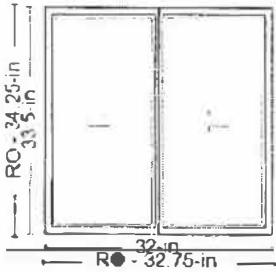

Species = Auralast Pine
Interior Finish Type = Natural
Finish - Interior = Natural
Finish - Exterior = Primed
Sash to Match Exterior Finish = Yes
Finish - Sash (Exterior) = Primed
STC / OITC Rating = Standard
Glazing = Insulated
Glass Energy Options = SunResist with
HeatSave
Glass Color = SunResist with HeatSave
Glass Type = Annealed
Neat Glass = No
Glass Thickness = Standard Default Thickness
Protective Film = Protective Film
Spacer Color = Black Spacer
Glass Options = Argon
Glazing Stop Style = Standard
Type of Grille = None
Grid Type = No Grids
Sill Nosing = No Sill Nosing
Prep for Stool = No
Hardware Finish - Interior = Chestnut Bronze
Number of Locks = 2
Screen Options = No Screen
Jamb Width = 4 9/16
Certification = None

Is This a Remake = No
Room Location = window 13
Clear Opening Dimensions = 20 3/4 -in w
33 13/16 -in h
4.87sf
U-Factor = 0.25
Energy Star Qualified = Northern; North-
Central; South-Central; Southern
Solar Heat Gain Coefficient = 0.2
Visible Light Transmittance = 0.47
Condensation Resistance = 48
CPD# = JEL-N-337-01344-00004
SOS = 937072
SOS Description = WTS JW WS500 Window
Delivery Method = In-Store Pick-Up
Production Time (Does not include transit
time) = 63 Days
Customer Service Number = 1-800-825-0706
Option 2
Of Measure = EA
Vendor ID = 24221
Manufacturer = JELD-WEN
Rantoul(IL)
Catalog Version Date = 06/29/2023
Catalog Version = 23.3.27.0

End Line 1100 Description

JELD-WEN 32-in x 33.5-in Wood W-5500 Double
Slider

Room Location: window 14 **14**

Product Warranty