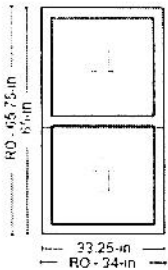

Is This a Remake = No
Room Location = window 1
Clear Opening Dimensions = 29 7/8 -in w
28 7/16 -in h
5.9sf
U-Factor = 0.25
Energy Star Qualified = Northern; North-
Central; South-Central; Southern
Solar Heat Gain Coefficient = 0.2
Visible Light Transmittance = 0.46
Condensation Resistance = 47
CPD# = JEL-N-578-01934-00004
SOS = 937074
SOS Description = WTS JW W2500 Window
Delivery Method = In-Store Pick-Up
Production Time (Does not include transit
time) = 63 Days
Customer Service Number = 1-800-825-0706
Option 2
Of Measure = EA
Vendor ID = 24221
Manufacturer = JELD-WEN
Rantoul(IL)
Catalog Version Date = 06/29/2023
Catalog Version = 23.3.27.0

End Line 200 Description

JELD-WEN 33.25-in x 65-in Wood W-2500
Double Hung
Room Location: window 3

3

Product Warranty