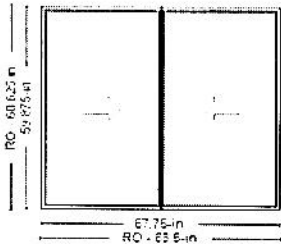

Is This a Remake = No
Room Location = 7
Clear Opening Dimensions = 29 1/8 -in w
54 5/16 -in h
10.97sf
U-Factor = 0.25
Energy Star Qualified = Northern; North-
Central; South-Central; Southern
Solar Heat Gain Coefficient = 0.2
Visible Light Transmittance = 0.47
Condensation Resistance = 48
CPD# = JEL-N-337-01344-00004
SOS = 937072
SOS Description = WTS JW W5500 Window
Additional Information = No
Delivery Method = In-Store Pick-Up
Production Time (Does not include transit
time) = 63 Days
Customer Service Number = 1-800-825-0706
Option 2
Of Measure = EA
Vendor ID = 24221
Manufacturer = JELD-WEN
Rantoul(IL)
Catalog Version Date = 06/29/2023
Catalog Version = 23.3.27.0

End Line 900 Description

JELD-WEN 67.75-in x 59.875-in Wood W-5500
Double Slider
Room Location: 11

11

Frame Out At 60" Height

Product Warranty