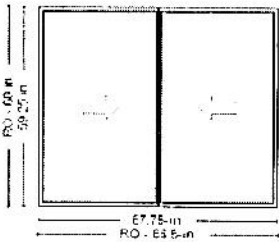

Is This a Remake = No
Room Location = 7
Clear Opening Dimensions = 31 1/4 -in w
19 5/16 -in h
4.19sf
U-Factor = 0.25
Energy Star Qualified = Northern; North-Central; South-Central; Southern
Solar Heat Gain Coefficient = 0.2
Visible Light Transmittance = 0.47
Condensation Resistance = 48
CPD# = JEL-N-337-01344-00004
SOS = 937072
SOS Description = WTS JW W5500 Window
Additional Information = No
Delivery Method = In-Store Pick-Up
Production Time (Does not include transit time) = 63 Days
Customer Service Number = 1-800-825-0706
Option 2
Of Measure = EA
Vendor ID = 24221
Manufacturer = JELD-WEN
Rantoul(IL)
Catalog Version Date = 06/29/2023
Catalog Version = 23.3.27.0

End Line 2500 Description

JELD-WEN 67.75-in x 59.25-in Wood W-5500
Double Slider
Room Location: 7

Handwritten: Frame out At 60" Height
7 (circled)

Product Warranty