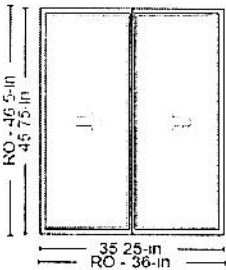

Is This a Remake = No
Room Location = 7
Clear Opening Dimensions = 31 -in w
55 5/16 -in h
11.9sf
U-Factor = 0.25
Energy Star Qualified = Northern; North-
Central; South-Central; Southern
Solar Heat Gain Coefficient = 0.2
Visible Light Transmittance = 0.47
Condensation Resistance = 48
CPD# = JEL-N-337-01344-00004
SOS = 937072
SOS Description = WTS JW W5500 Window
Additional Information = No
Delivery Method = In-Store Pick-Up
Production Time (Does not include transit
time) = 63 Days
Customer Service Number = 1-800-825-0706
Option 2
Of Measure = EA
Vendor ID = 24221
Manufacturer = JELD-WEN
Rantoul(IL)
Catalog Version Date = 06/29/2023
Catalog Version = 23.3.27.0

End Line 2600 Description

JELD-WEN 35.25-in x 45.75-in Wood W-5500
Double Slider
Room Location: window 12 **12**

Product Warranty