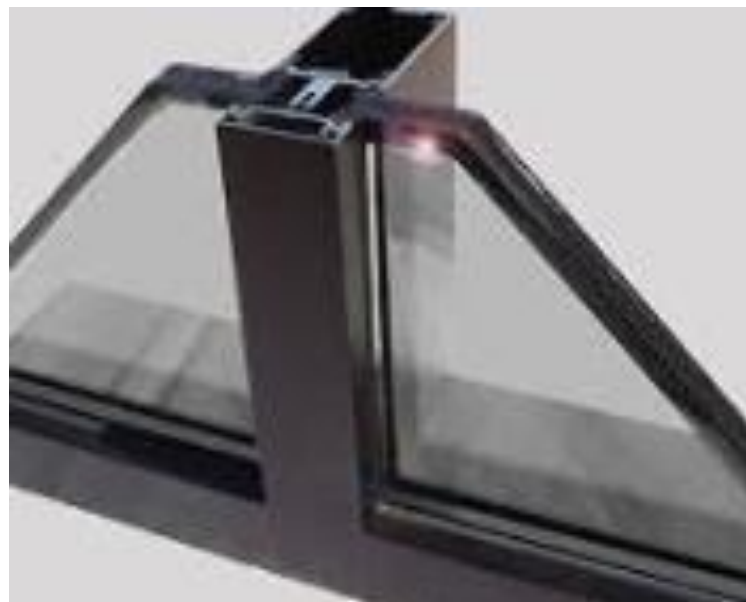

★★★★★ (133) Questions & Answers (122)

MOST POPULAR

Possini Euro Ellis Black 11 3/4" High Up-Down Modern Outdoor Light

★★★★★ 46 Reviews

\$129.99

Pay in 4 interest-free payments of \$32.50 with [PayPal](#). [Learn more](#)

1

ADD TO CART

[MORE DETAILS](#)

FREE SHIPPING & FREE RETURNS*

Ships Today if ordered in the next 2 Hr. 44 Min.

**Trifab® VersaGlaze®
601/601T/601UT Framing
System →**

- 2" (50.8mm) sightline
- 6" (152.4mm) depth
- Ultra-thermal, high-thermal or non-thermal performance
- Center and front plane glass applications
- Hurricane resistance on 601 and 601T Framing Systems with center plane glass application