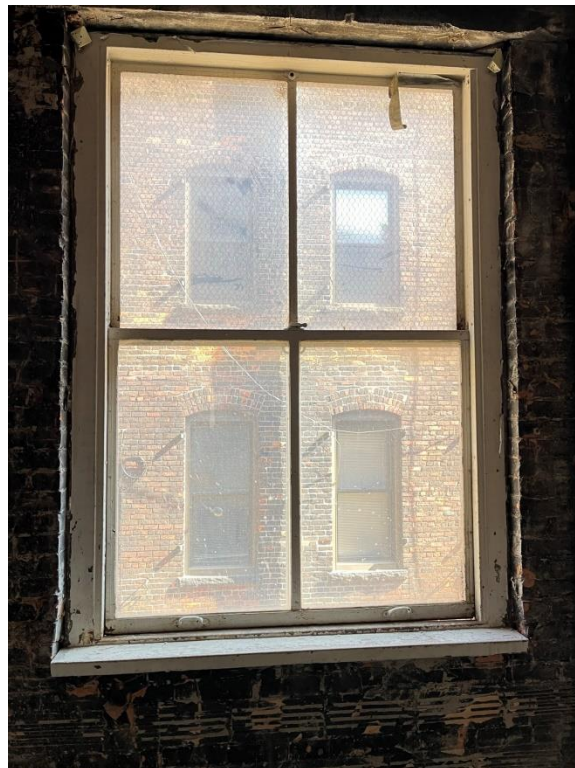

Window #33, 2nd Floor, North elevation, 04/03/23.

Harvard Square Building
1346 Broadway, Detroit, MI