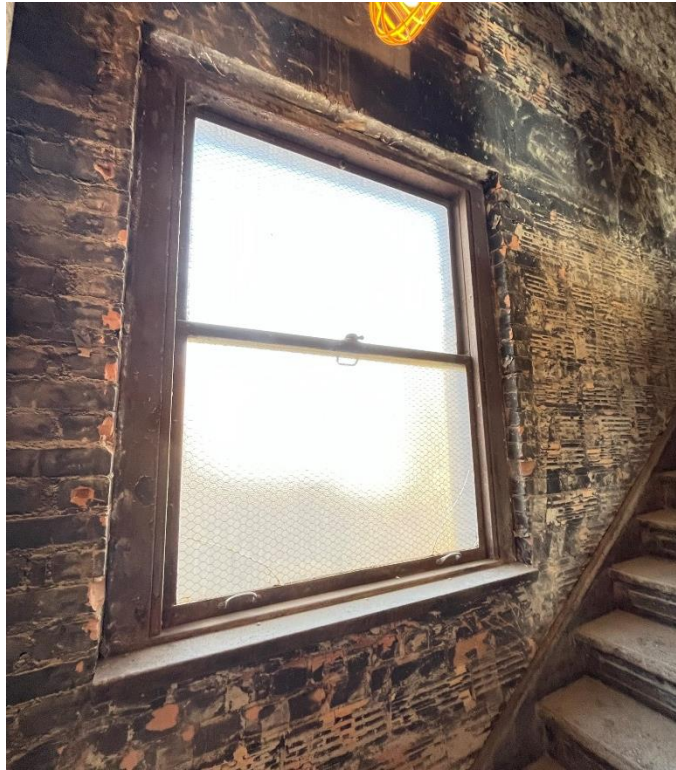

Historic District Commission Window Survey

Window #17, 6th Floor, West elevation, 04/03/23.