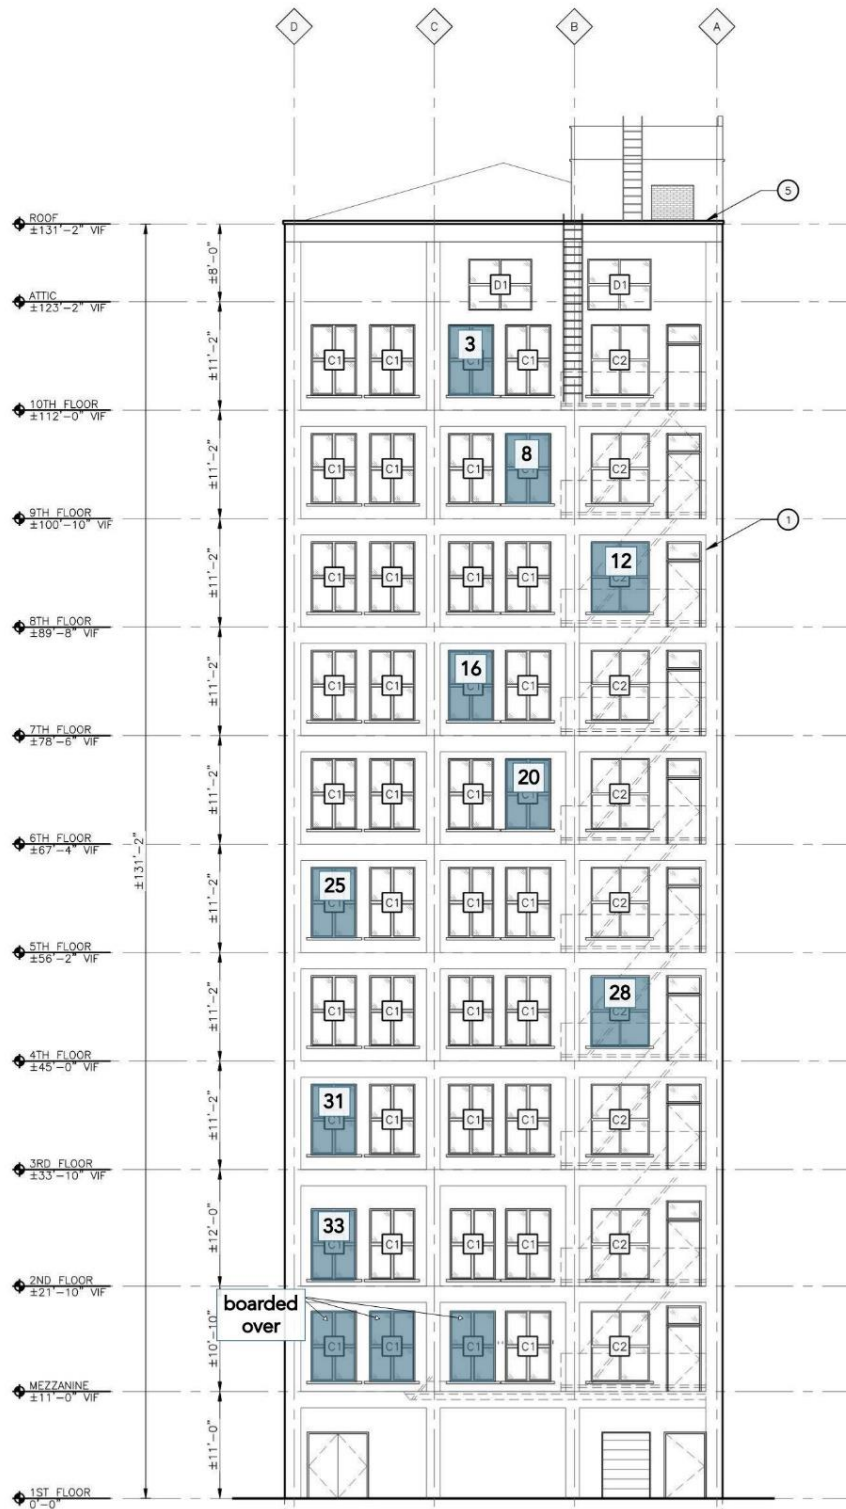

West elevation, Looking east. 06/23/22.

Harvard Square Building 1346 Broadway, Detroit, MI

Historic District Commission Window Survey

South elevation (facing Broadway) and east elevation, Looking northwest. 06/23/22.

Harvard Square Building 1346 Broadway, Detroit, MI

Historic District Commission Window Survey

North elevation (facing alley), Looking southwest. 06/23/22.

Harvard Square Building 1346 Broadway, Detroit, MI

Historic District Commission Window Survey

South elevation (facing Broadway)

Harvard Square Building
1346 Broadway, Detroit, MI

Historic District Commission Window Survey

West elevation

Harvard Square Building
1346 Broadway, Detroit, MI

Historic District Commission Window Survey

North elevation (facing alley)

Harvard Square Building
1346 Broadway, Detroit, MI

Historic District Commission Window Survey

East elevation

Harvard Square Building 1346 Broadway, Detroit, MI