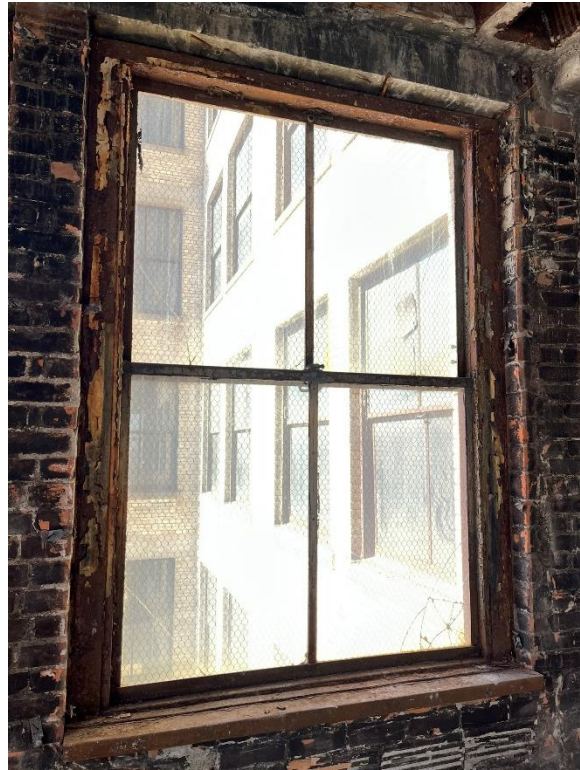

Historic District Commission Window Survey

Window #24, 5th Floor, South courtyard elevation, 04/03/23.