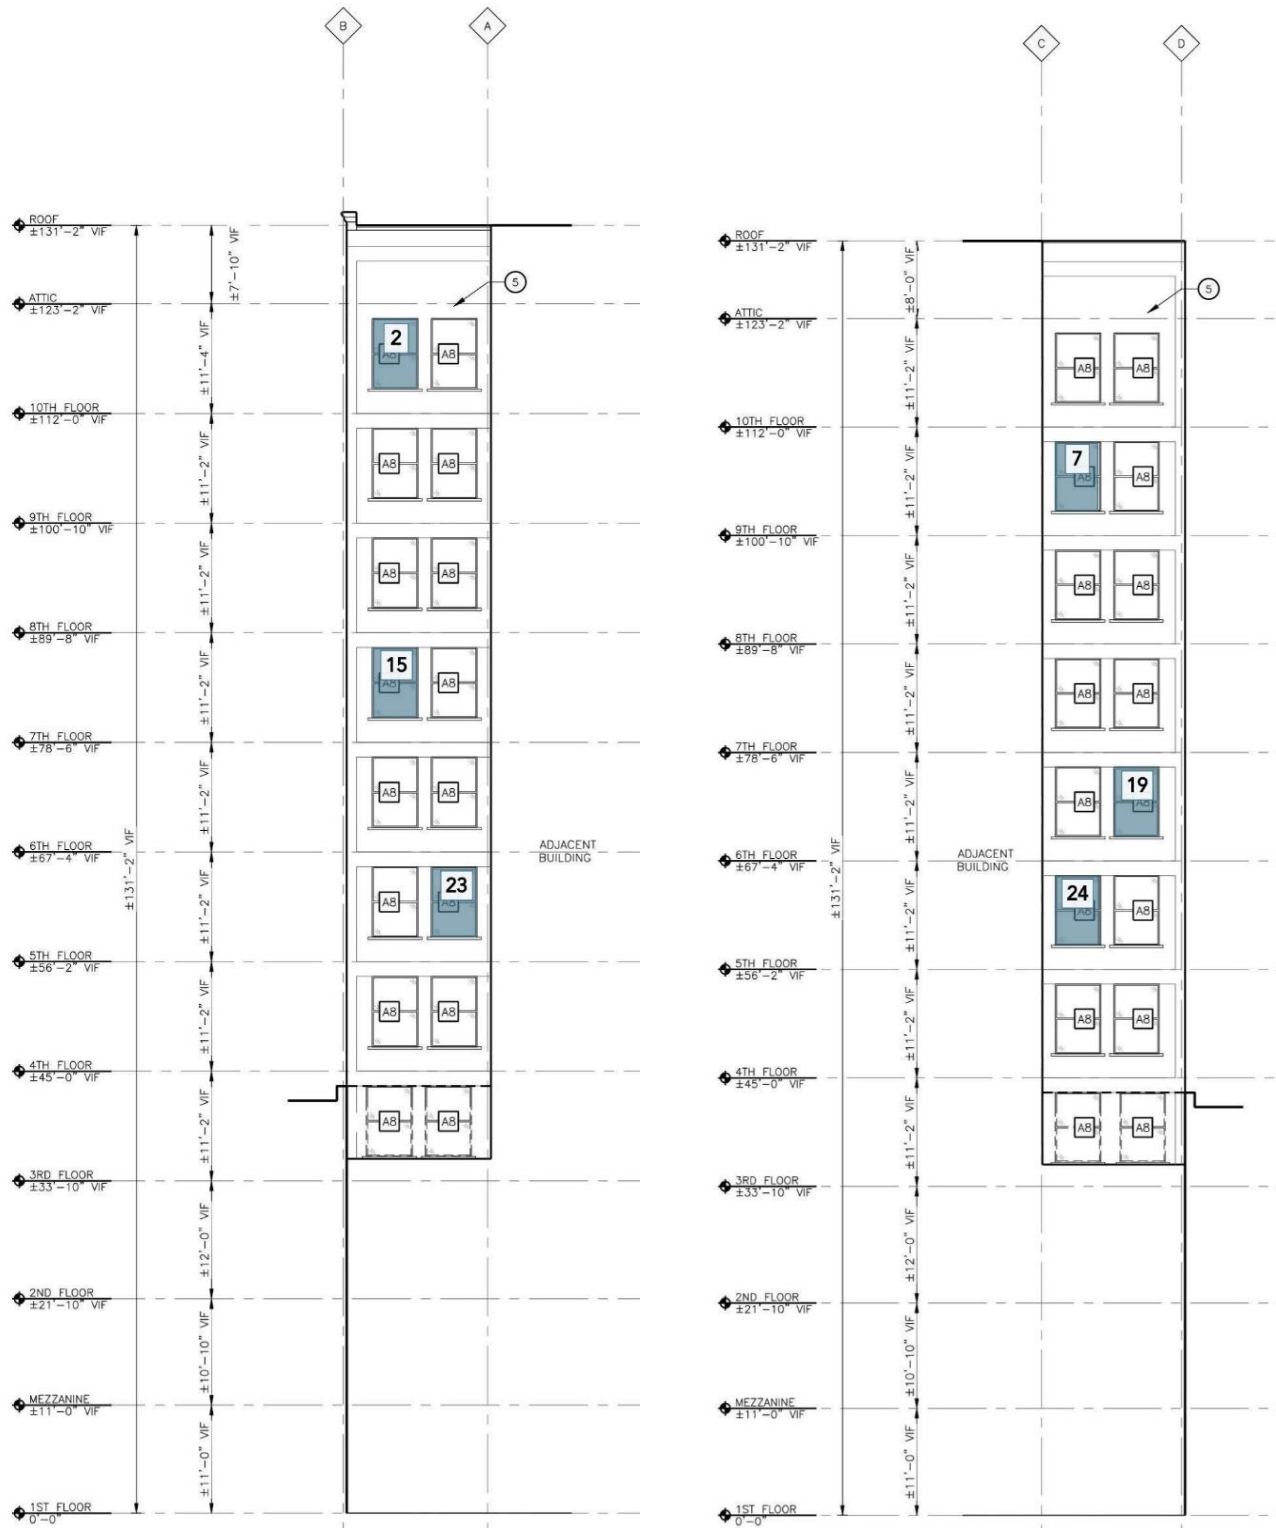

Historic District Commission Window Survey

South elevation (facing Broadway)

Harvard Square Building
1346 Broadway, Detroit, MI

Historic District Commission Window Survey

West elevation

Harvard Square Building
1346 Broadway, Detroit, MI

Historic District Commission Window Survey

North elevation (facing alley)

Harvard Square Building
1346 Broadway, Detroit, MI

Historic District Commission Window Survey

East elevation

Harvard Square Building 1346 Broadway, Detroit, MI

Historic District Commission Window Survey

South and north courtyard elevations

Harvard Square Building
1346 Broadway, Detroit, MI

Historic District Commission Window Survey

Window #1, 10th Floor, South elevation, 04/03/23.

Window #1, 10th Floor, South elevation, 04/03/23.

Harvard Square Building
1346 Broadway, Detroit, MI

Historic District Commission Window Survey

Window #1, 10th Floor, South elevation, 04/03/23.

Window #1, 10th Floor, South elevation, 04/03/23.