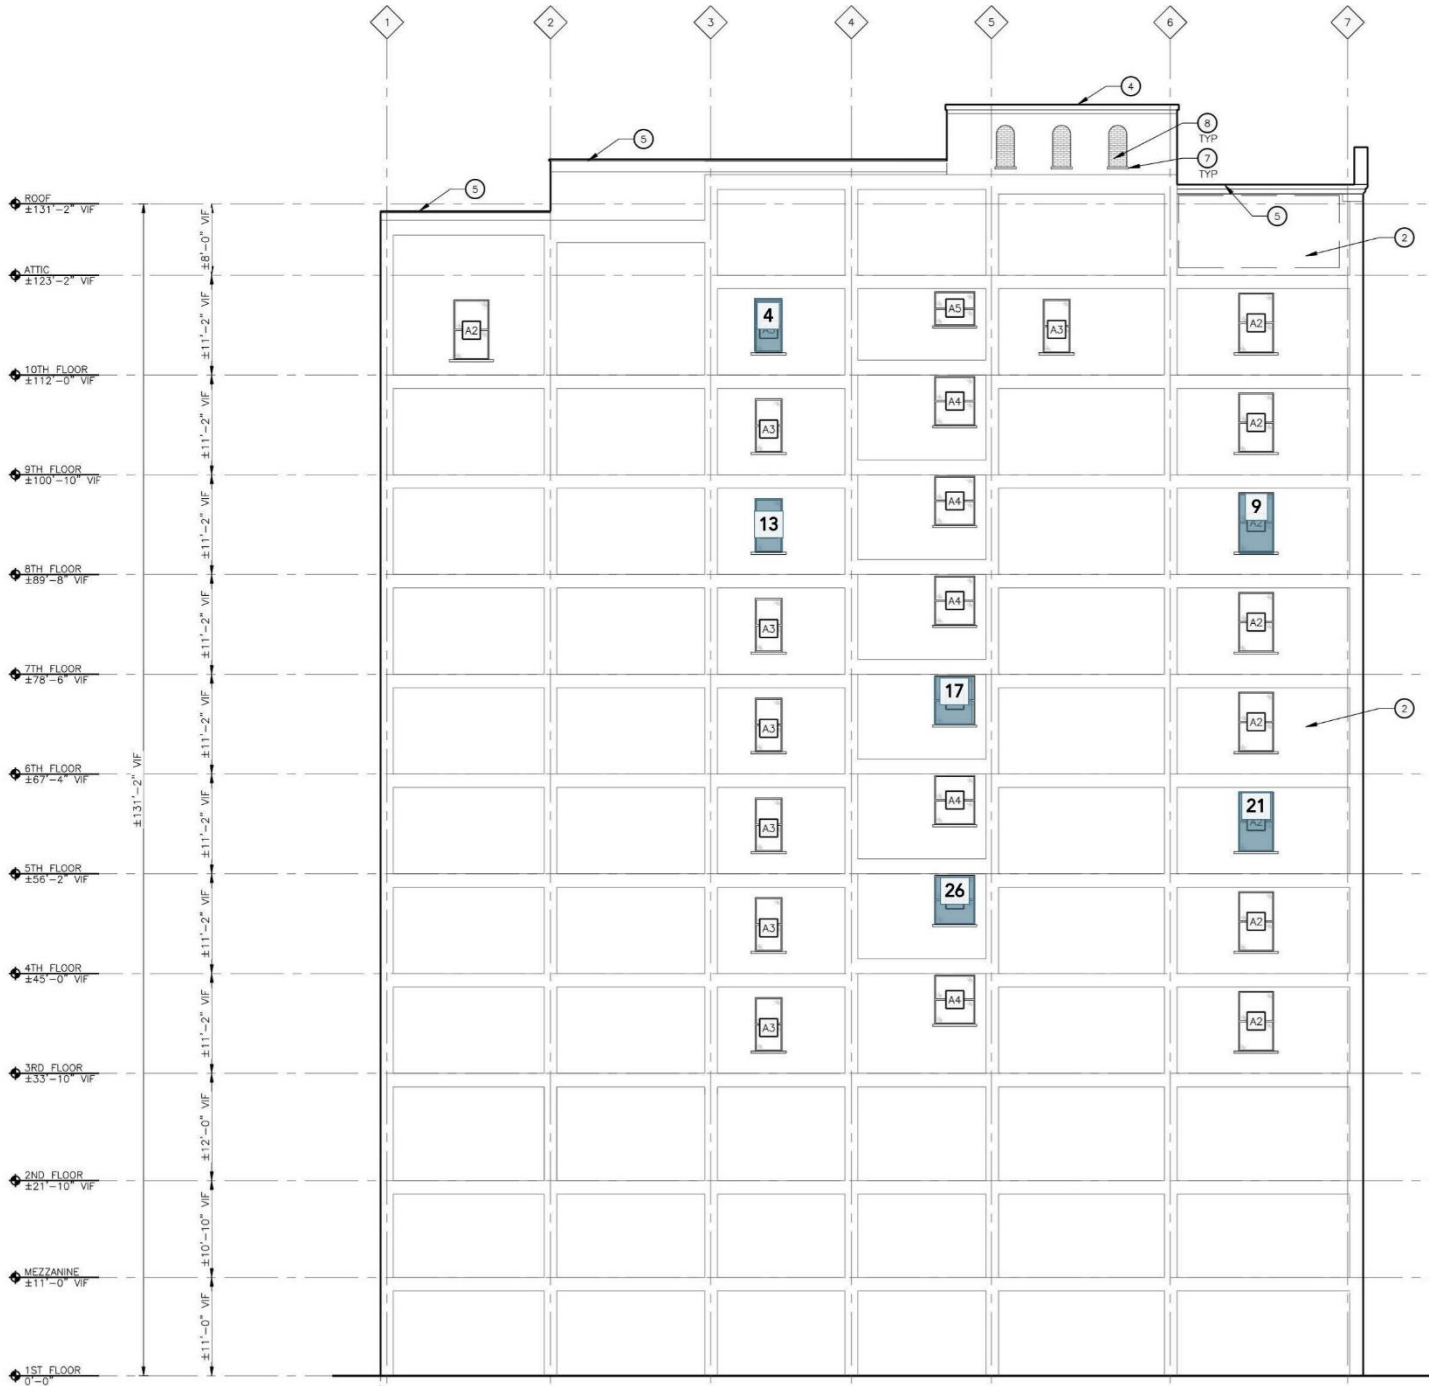

Historic District Commission Window Survey

South elevation (facing Broadway) and west elevation, Looking northeast. 06/23/22.

Harvard Square Building 1346 Broadway, Detroit, MI

Historic District Commission Window Survey

West elevation, Looking east. 06/23/22.

Harvard Square Building 1346 Broadway, Detroit, MI

Historic District Commission Window Survey

South elevation (facing Broadway) and east elevation, Looking northwest. 06/23/22.

Harvard Square Building 1346 Broadway, Detroit, MI

Historic District Commission Window Survey

North elevation (facing alley), Looking southwest. 06/23/22.

Harvard Square Building 1346 Broadway, Detroit, MI

Historic District Commission Window Survey

South elevation (facing Broadway)

Harvard Square Building
1346 Broadway, Detroit, MI

Historic District Commission Window Survey

West elevation

Harvard Square Building
1346 Broadway, Detroit, MI