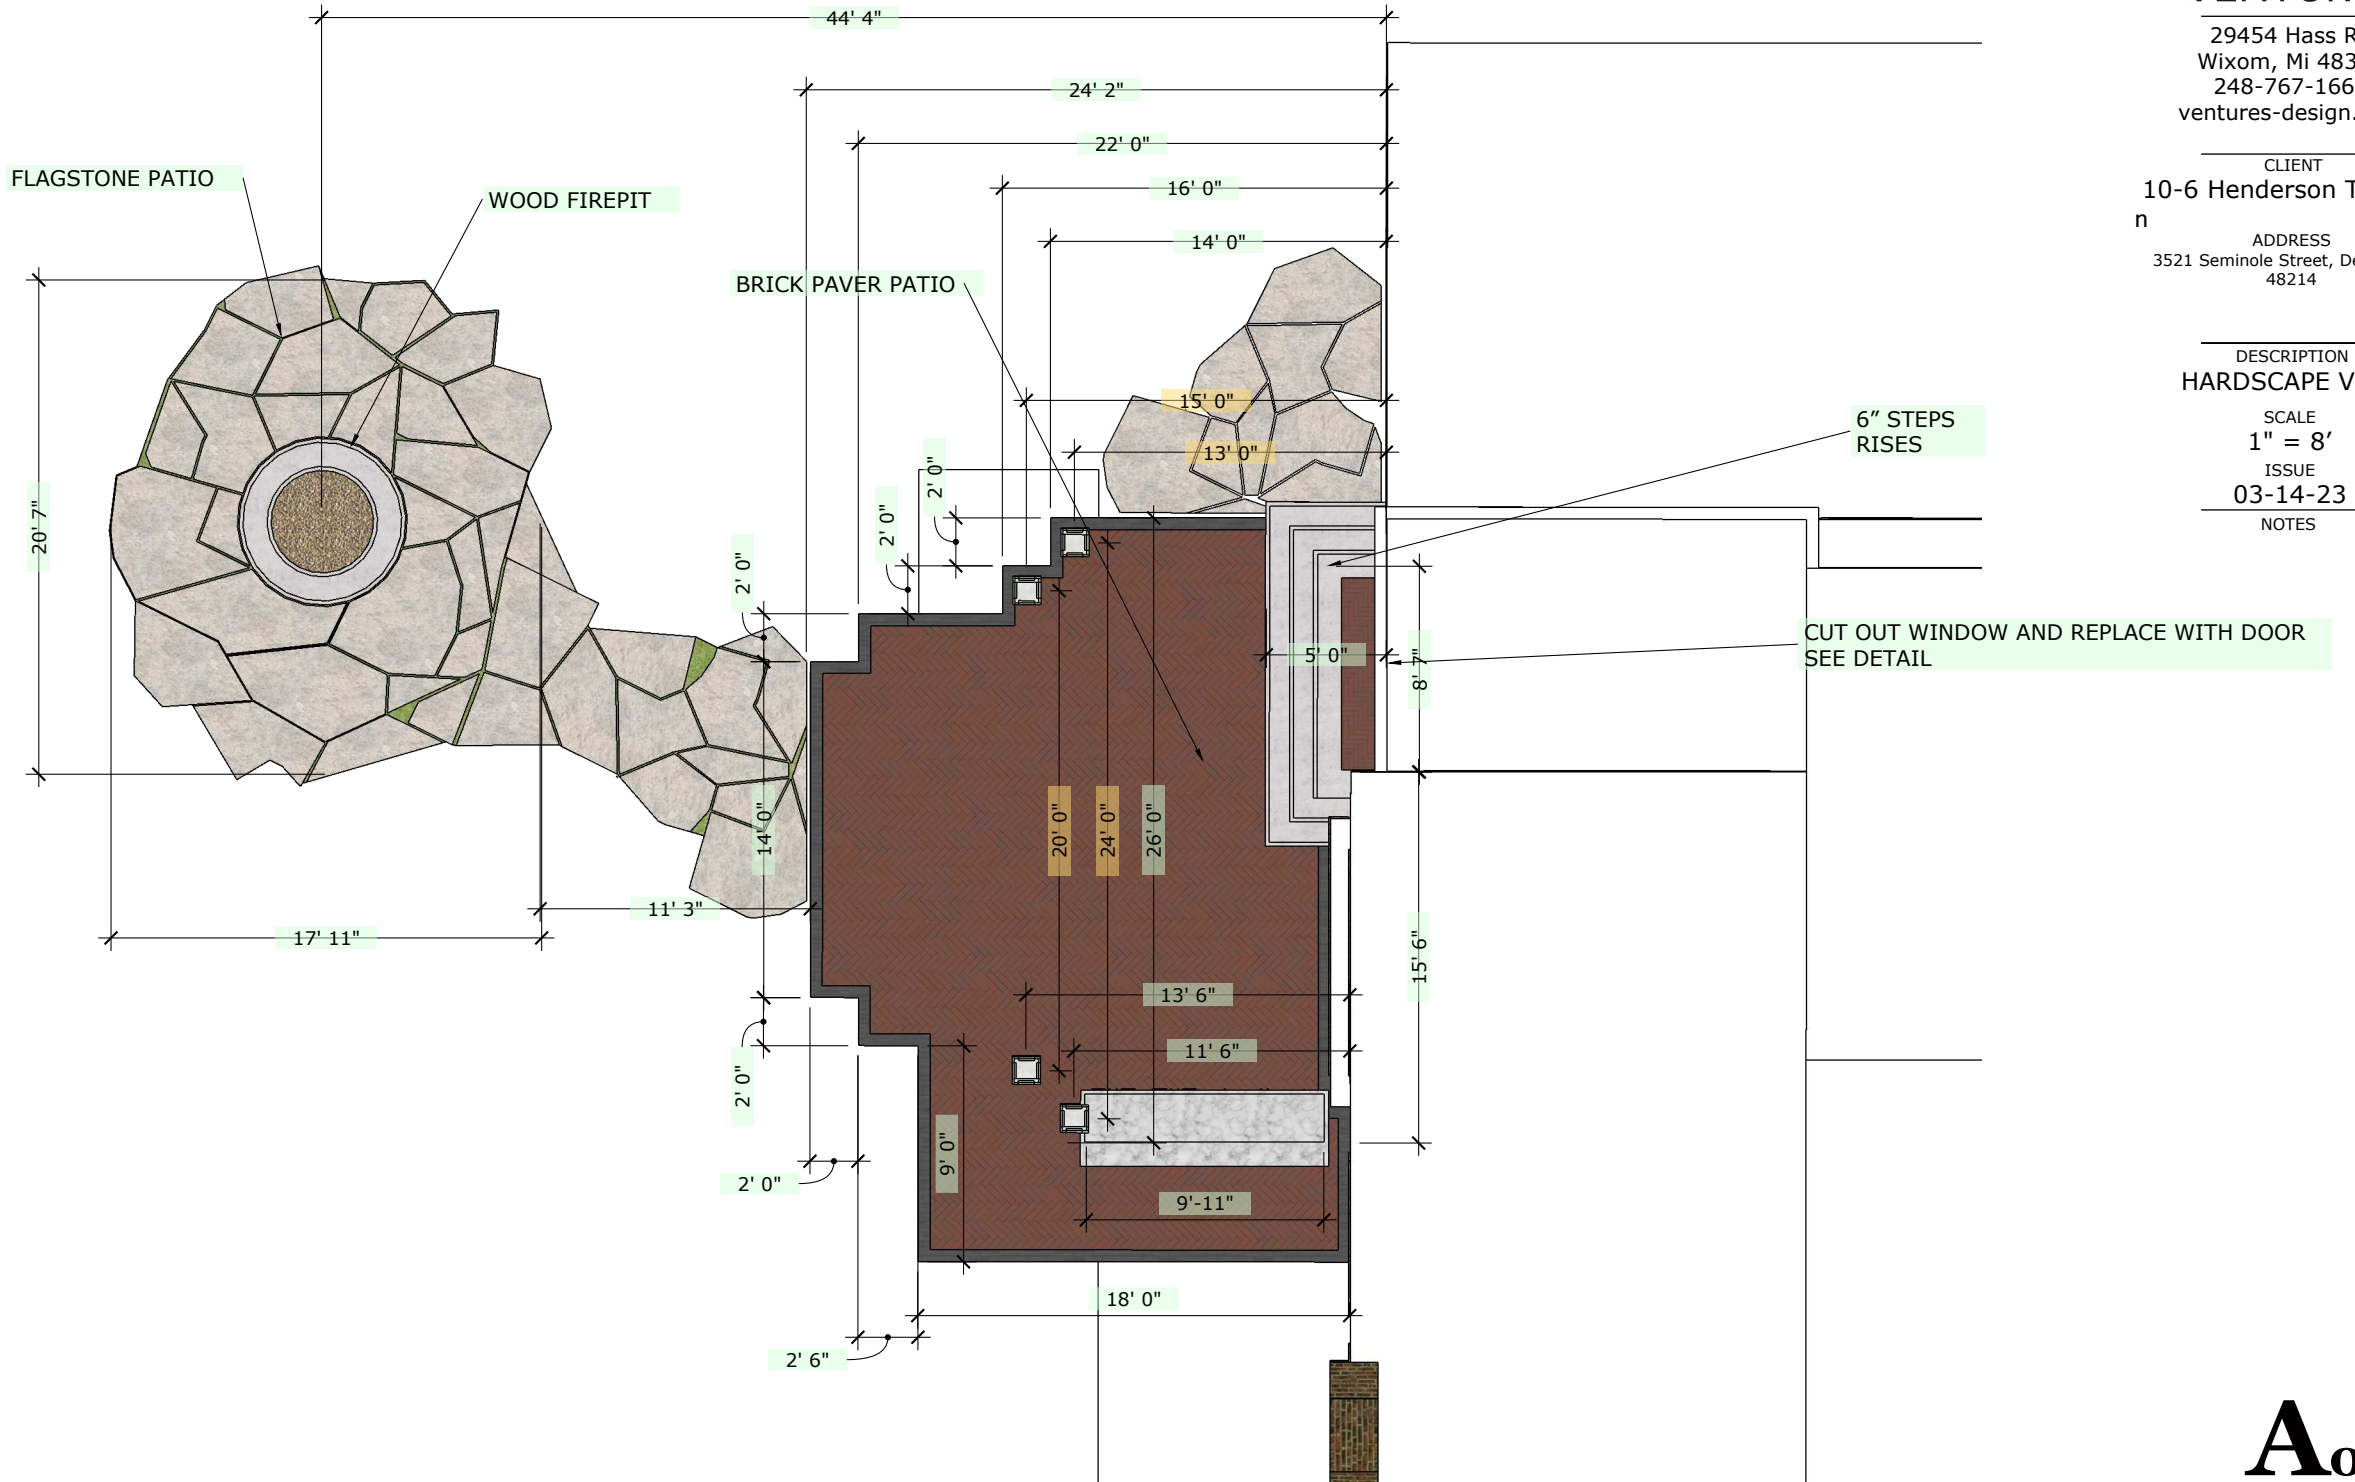

VENTURES

29454 Hass Rd
Wixom, Mi 48393
248-767-1666
ventures-design.com

CLIENT

10-6 Henderson Tech Pla
n

ADDRESS

3521 Seminole Street, Detroit, MI
48214

DESCRIPTION

HARDSCAPE VIEW

SCALE

1" = 8'

ISSUE

03-14-23

NOTES