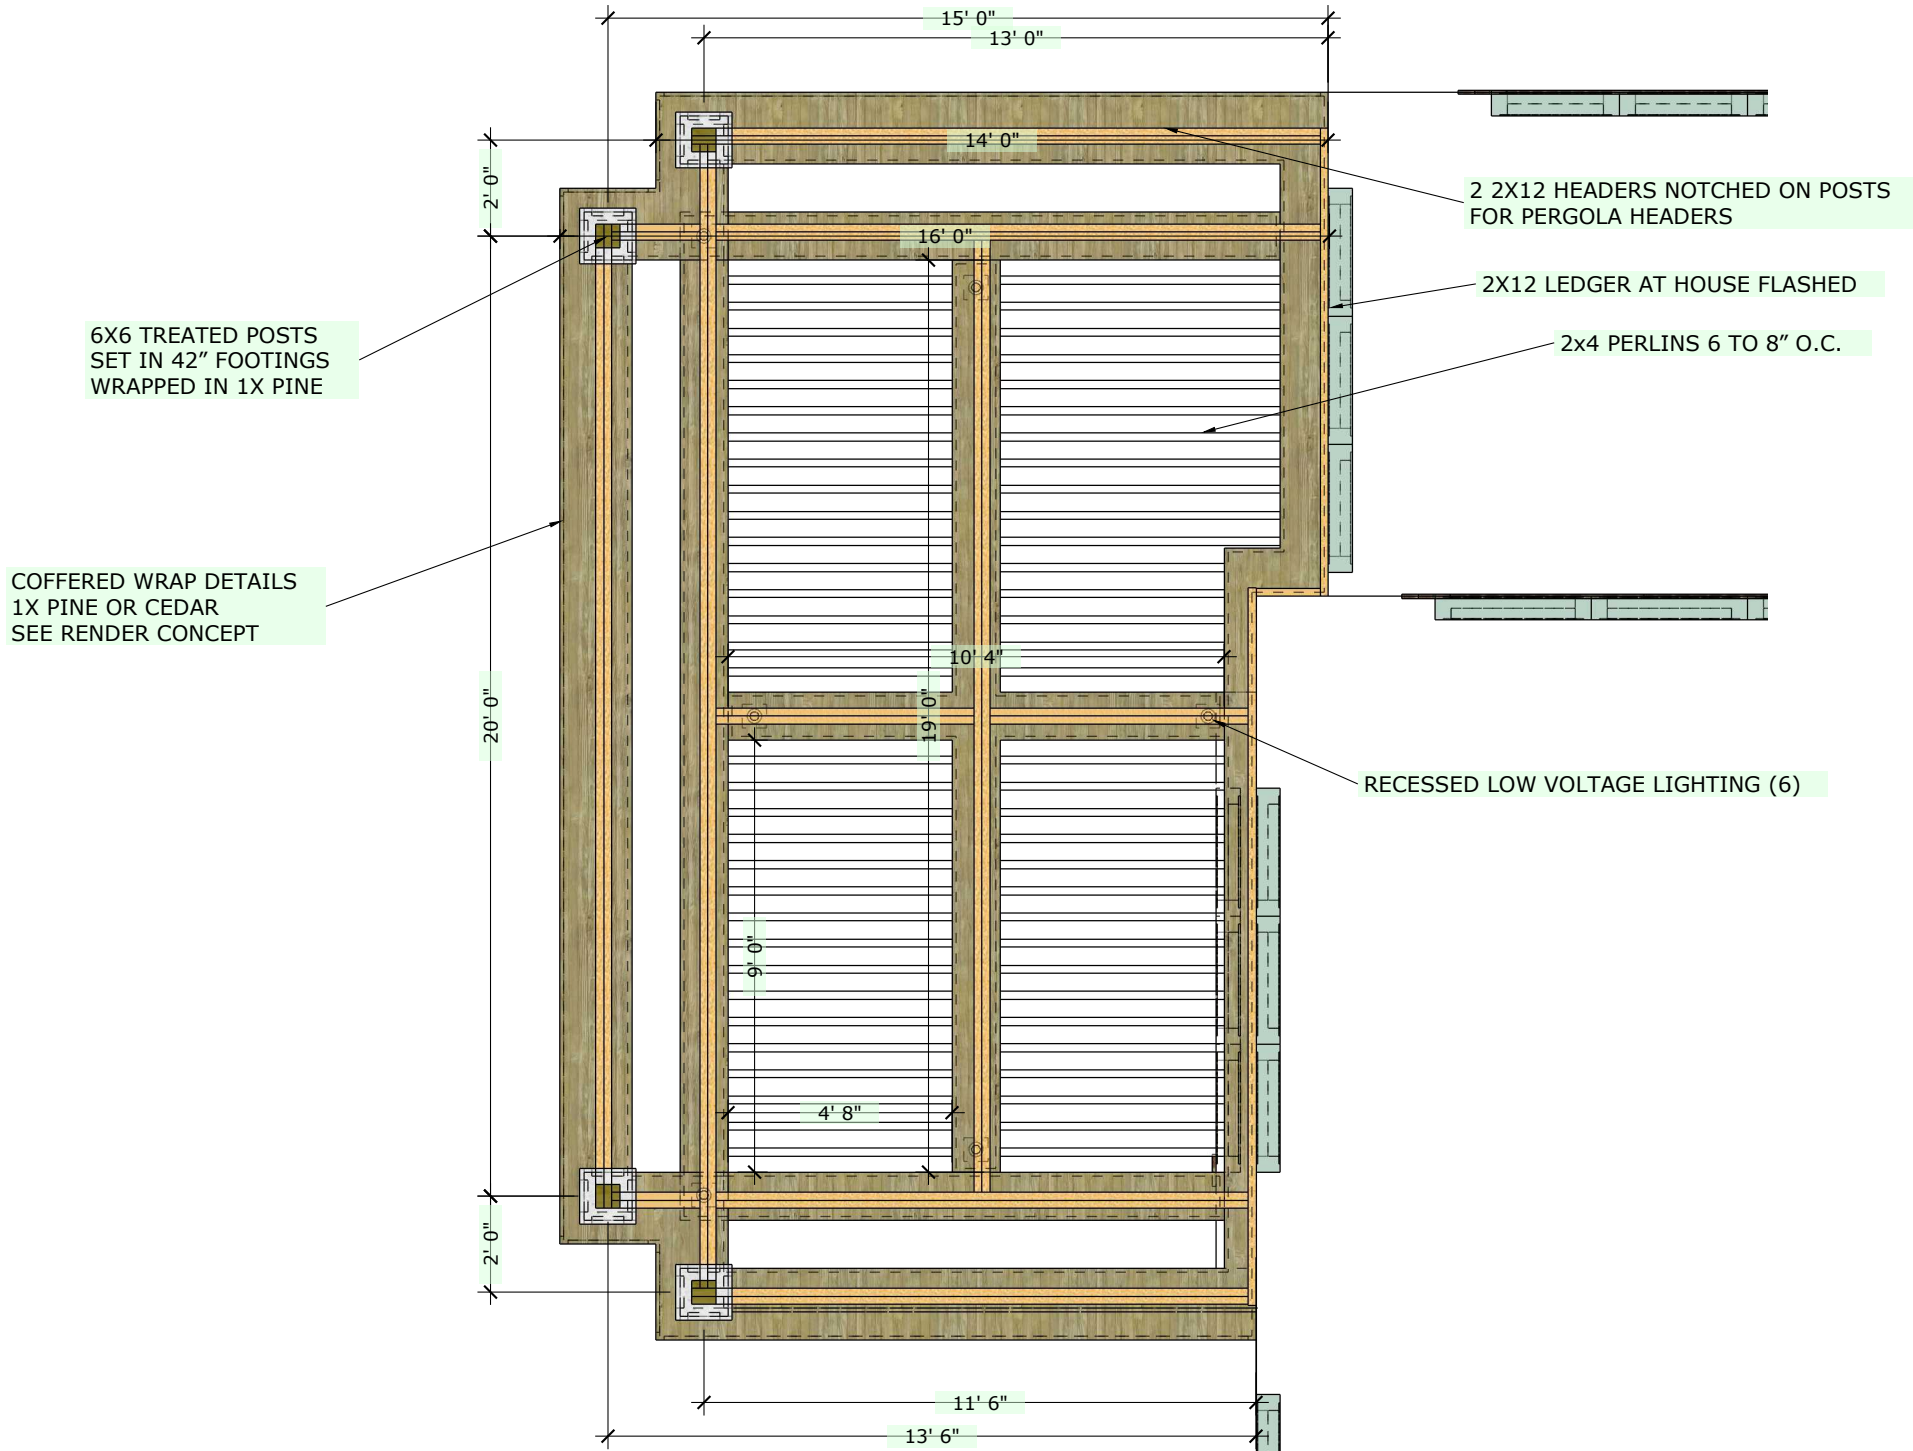

VENTURES

29454 Hass Rd
Wixom, Mi 48393
248-767-1666
ventures-design.com

CLIENT

10-6 Henderson Tech Pla
n

ADDRESS

3521 Seminole Street, Detroit, MI
48214

DESCRIPTION
FRAMING

SCALE

1" = 4'

ISSUE

03-14-23

NOTES