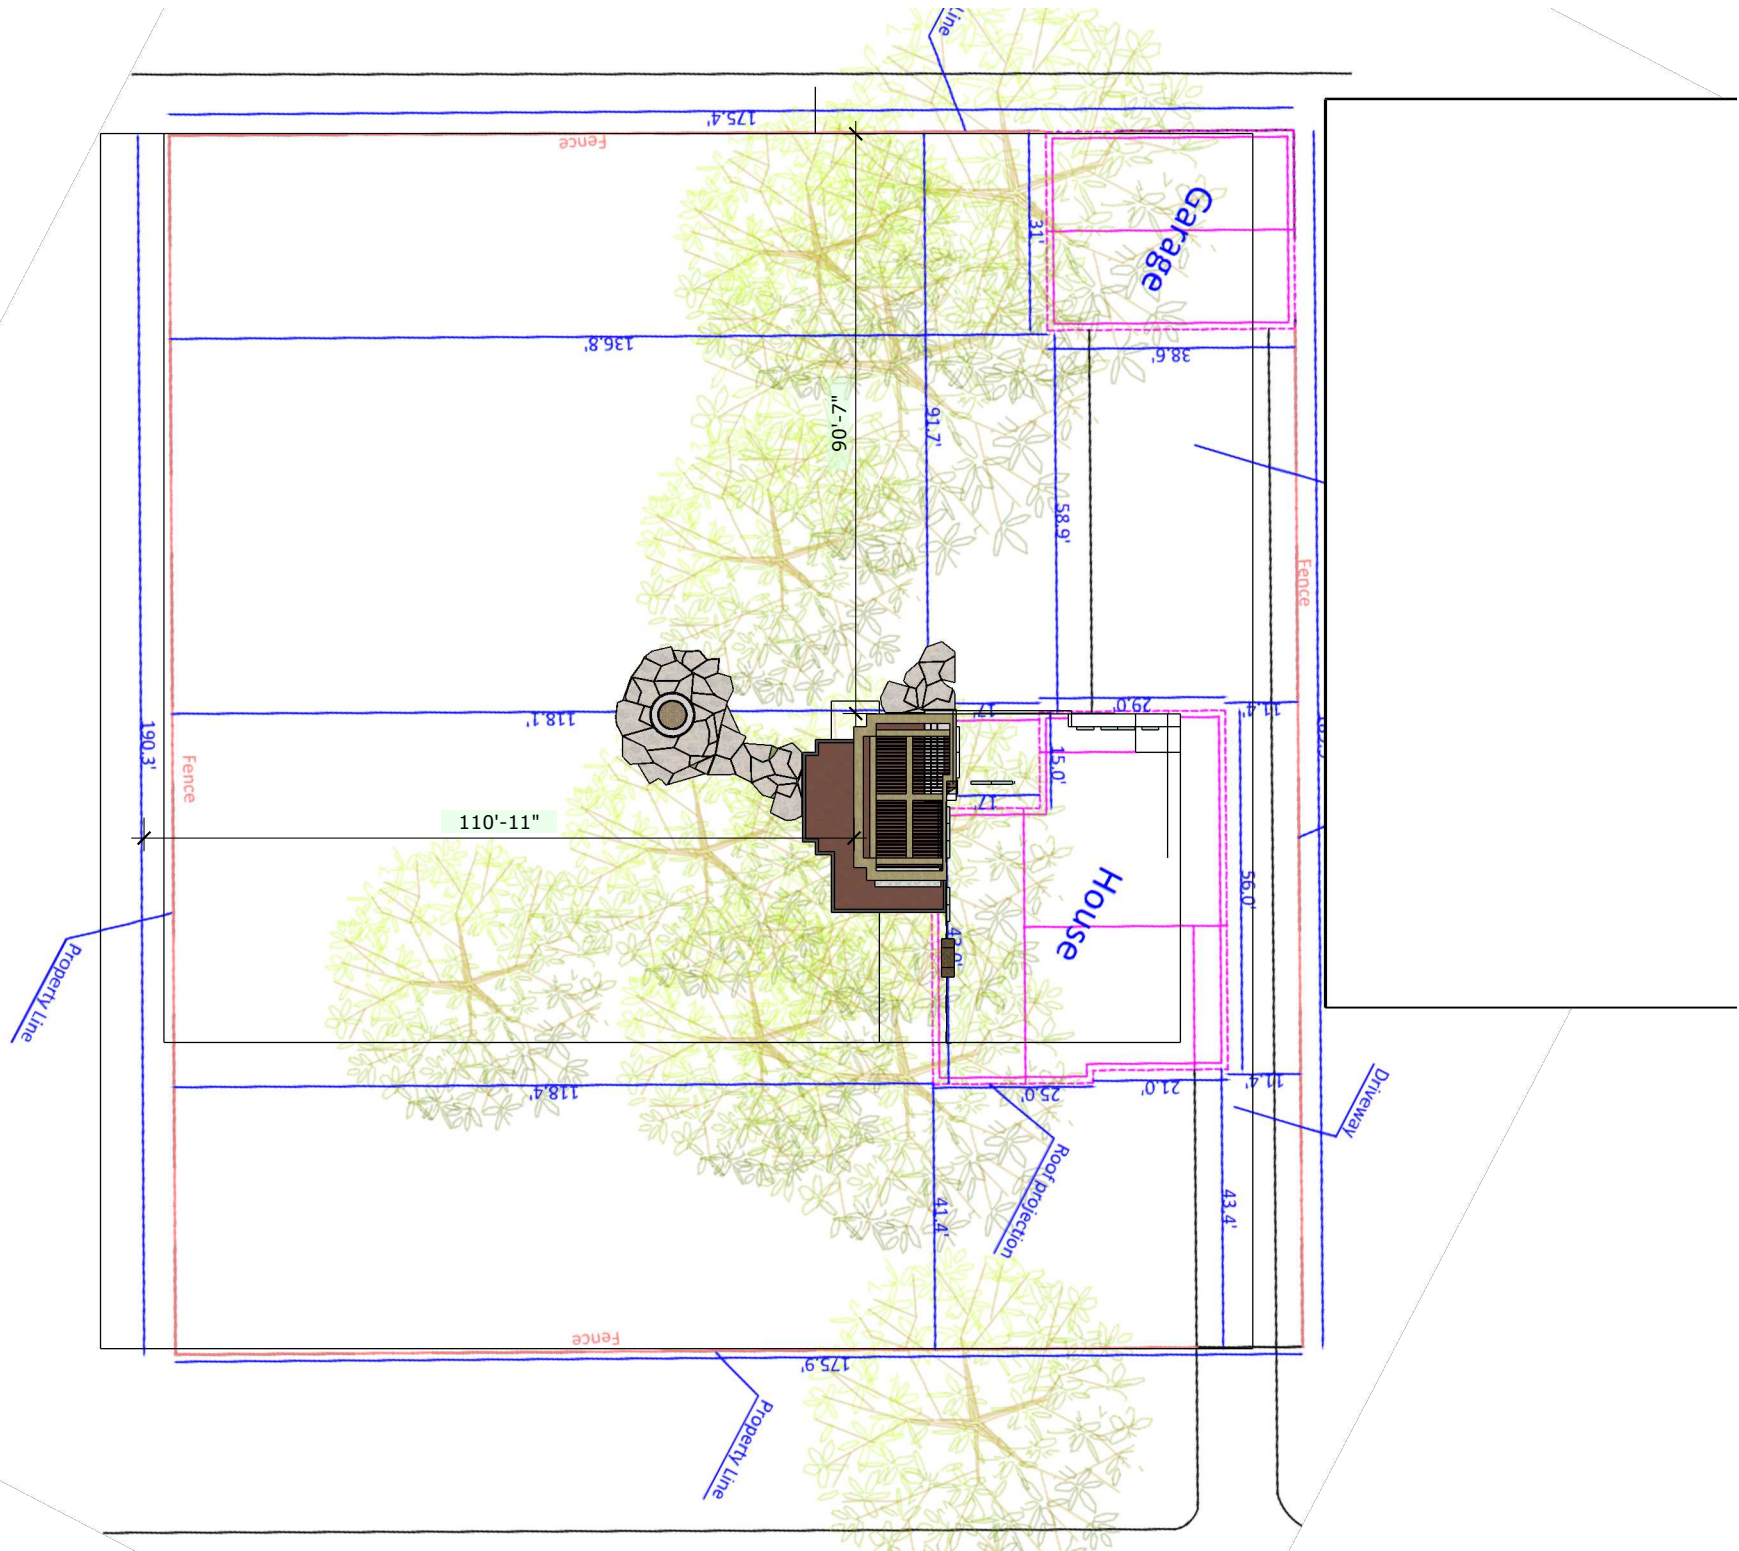

3521 Seminole Street, Detroit, MI
48214

DESCRIPTION
PLAN VIEW

SCALE

1" = 30'

ISSUE

03-14-23

NOTES

VENTURES

ADDRESS

3521 Seminole Street, Detroit, MI
48214

DESCRIPTION

HARDSCAPE VIEW

SCALE

1" = 8'

ISSUE

03-14-23