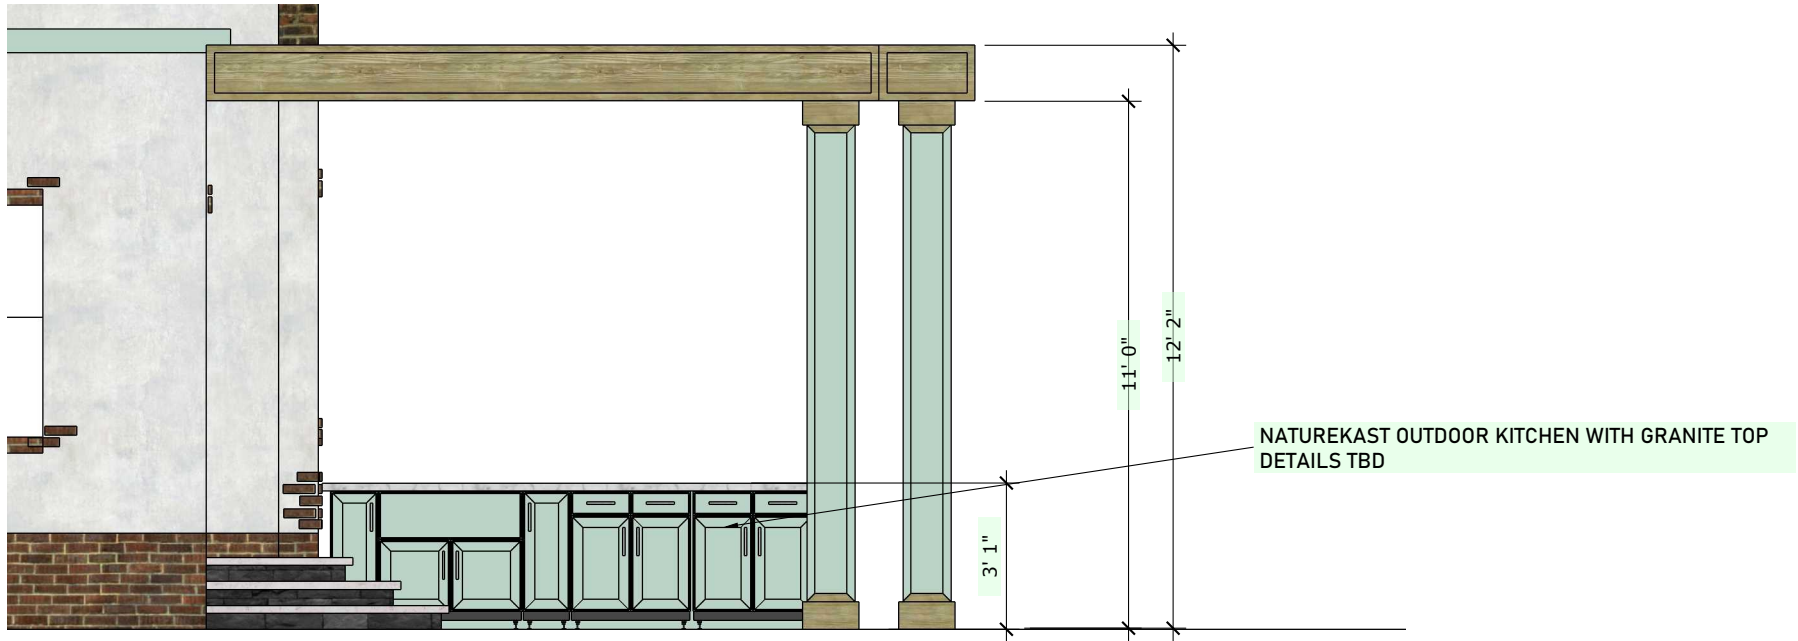

VENTURES

29454 Hass Rd
Wixom, Mi 48393
248-767-1666
ventures-design.com

CLIENT

10-6 Henderson Tech Pla
n

ADDRESS

3521 Seminole Street, Detroit, MI
48214

DESCRIPTION

PLAN VIEW

SCALE

1" = 4'

ISSUE

03-14-23

NOTES