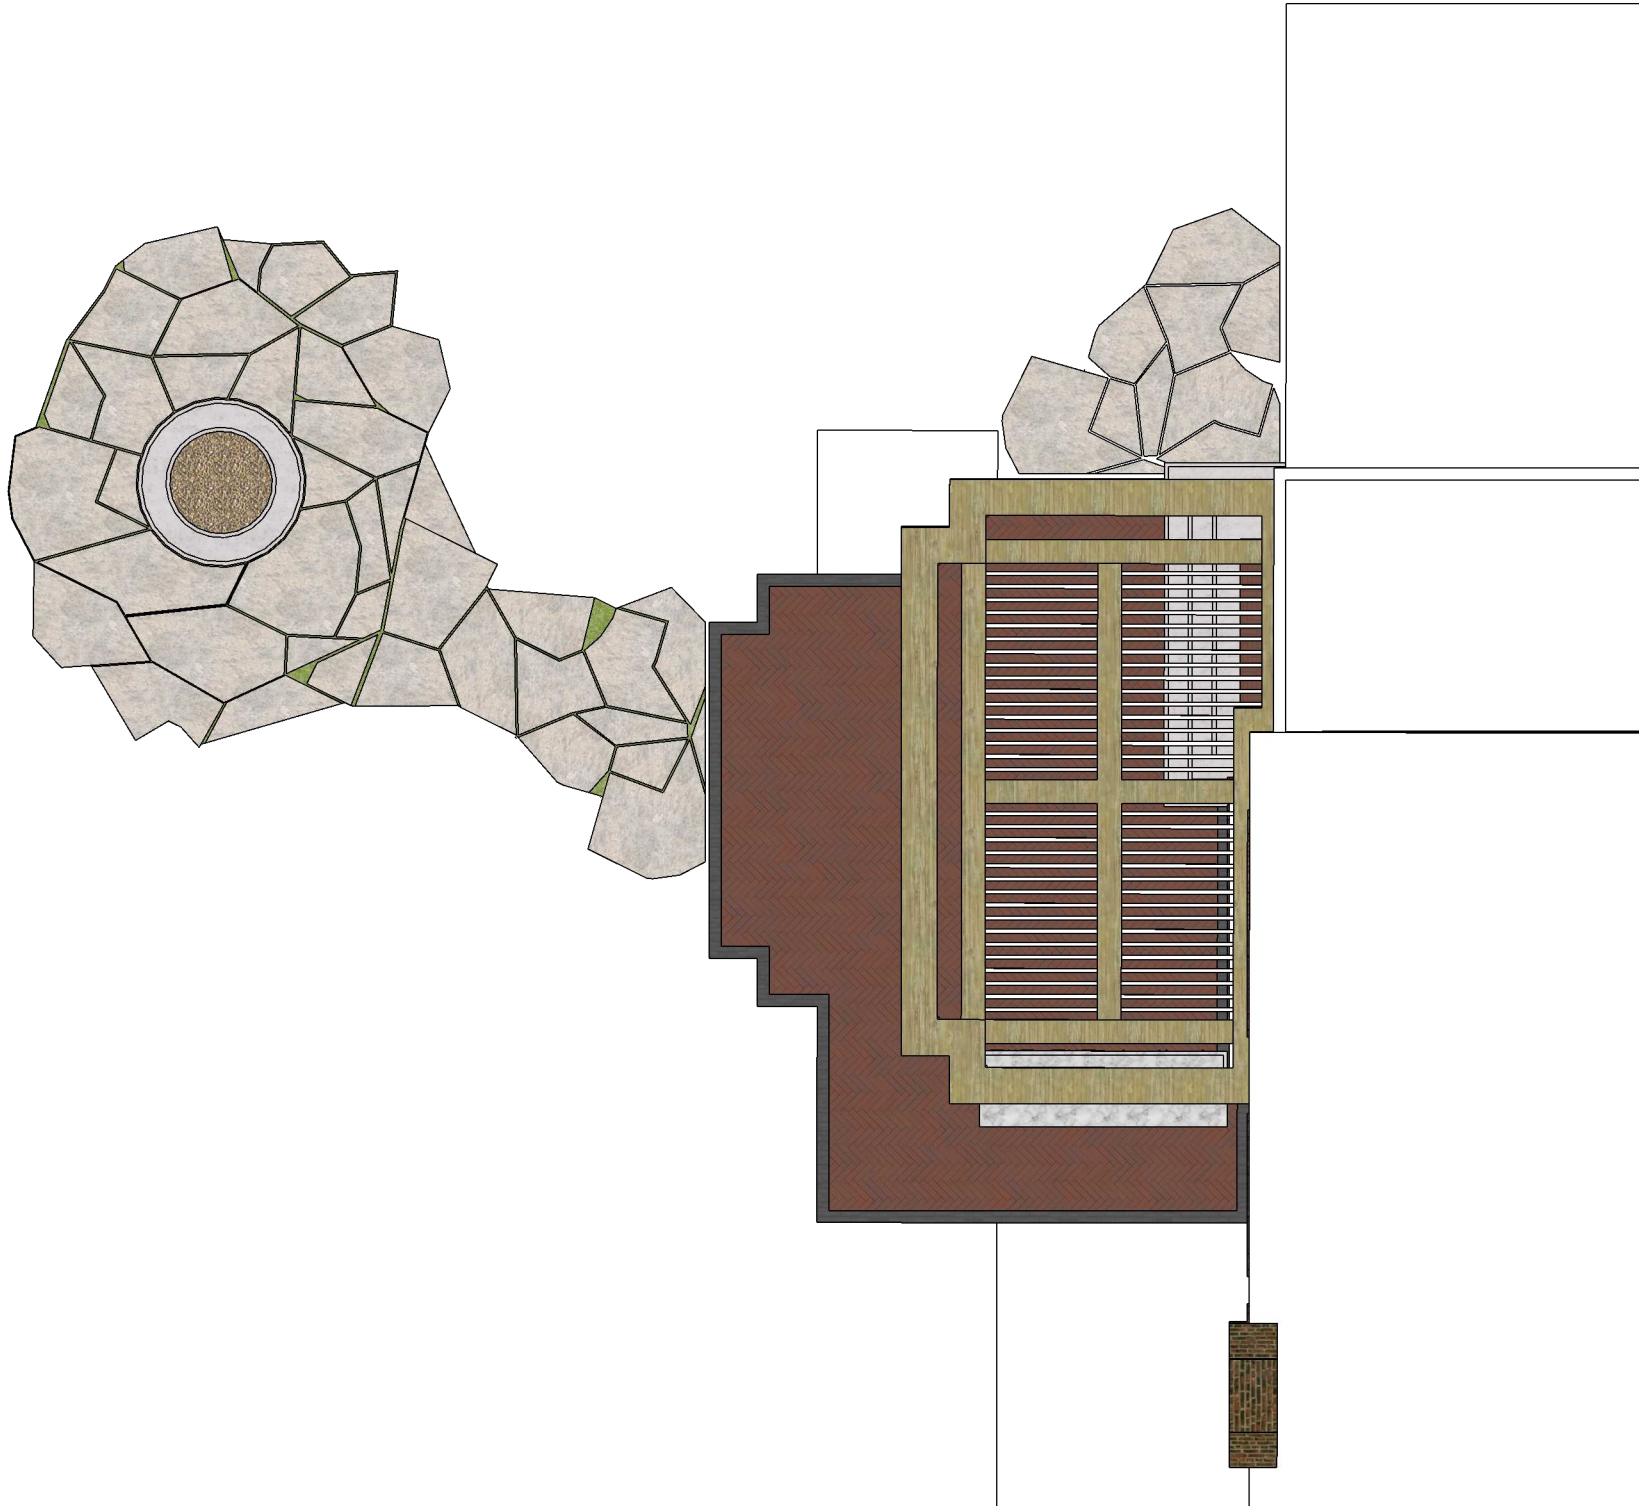

VENTURES

29454 Hass Rd
Wixom, Mi 48393
248-767-1666
ventures-design.com

CLIENT

10-6 Henderson Tech Pla
n

ADDRESS

3521 Seminole Street, Detroit, MI
48214

DESCRIPTION

PLAN VIEW

SCALE

1" = 8'

ISSUE

03-14-23

NOTES