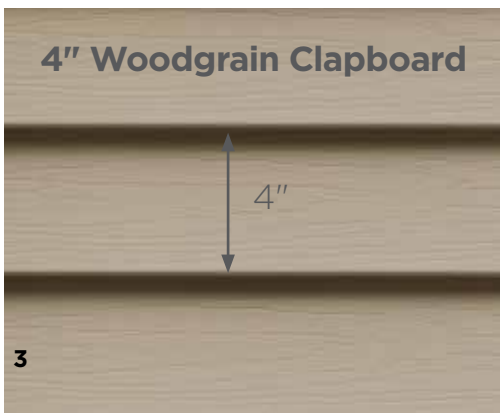

STUDfinder™ Technology

PermaColor™ Protection

Siding: Encore Double 5" Clapboard in desert tan.

Trim: Vinyl Carpentry® and Restoration Millwork®.

3 Styles. Great features.

Encore consists of traditional styles with European roots: Clapboard and Dutchlap. The Clapboard style is the most traditional and found in all parts of the United States. The Dutchlap style provides strong shadow lines and is highly popular in the Mid-Atlantic region.