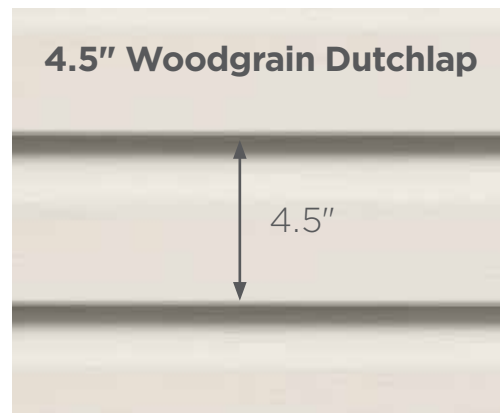

STUDfinder™ Technology

PermaColor™ Protection

Siding: Encore Double 5" Clapboard in desert tan.

Trim: Vinyl Carpentry® and Restoration Millwork®.

3 Styles. Great features.

Encore consists of traditional styles with European roots: Clapboard and Dutchlap. The Clapboard style is the most traditional and found in all parts of the United States. The Dutchlap style provides strong shadow lines and is highly popular in the Mid-Atlantic region.