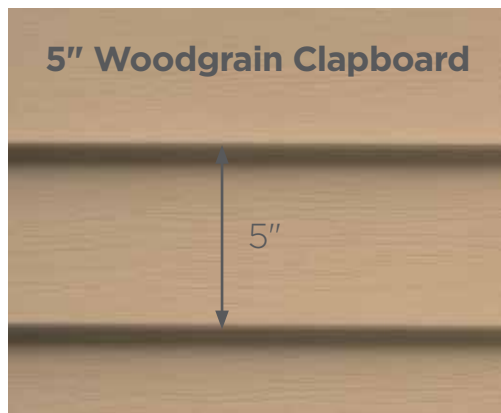

STUDfinder™ Technology

PermaColor™ Protection

Siding: Encore Double 5" Clapboard in desert tan.

Trim: Vinyl Carpentry® and Restoration Millwork®.

3 Styles. Great features.

Encore consists of traditional styles with European roots: Clapboard and Dutchlap. The Clapboard style is the most traditional and found in all parts of the United States. The Dutchlap style provides strong shadow lines and is highly popular in the Mid-Atlantic region.