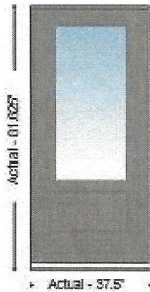

Line Item	Quantity	Product Description	Unit Price	Total Price

200-1 1

Rough Opening: 38" x 82.125"

Actual Size: 37.5" x 81.625"

Room: None Assigned

Unit is viewed from the outside looking in.

Entry Doors,
Entry Door,
Pre-Hung,
37.5 x 81.625
Call Width = 3/0 (36"),
Call Height = 6/8 (80")
Unit Type = Pre-Hung,
Handing = Right Hand In-Swing,
Sill Profile = Standard,
Select U.S. ENERGY STAR Climate Zone = No
Material = Fiberglass Smooth,
Glass Layout = 3/4 Lite,
Glass Type = Clear Glass,
Door Style = 3/4 Lite 1-Panel,
Glass Size = 22x48,
Glass Style = Clear,
Glass Design = 1-Lite,
Caming = None,
Glazing Type = Insulated Glass,
Glass Frame = Zeel Frame,
Privacy Rating = 1,
Door Prefinish Options = Prefinish Door,
Door Prefinishing = Paint Both Sides,
Door Interior Paint = Black,
Door Exterior Paint = Black
Door Lock = None,
Door Bore = Double,
Deadbolt = 2 1/8" (Standard),
Hinge Type = Standard,
Hinge Size = 4" x 4" Radius Corner,
Hinge Finish = Lite Brass (US-3-4),
Kick Plate = None,
Mail Slot = None
Frame Depth = Custom,
Custom Frame Width (in.) = 5.5,
Frame Type = Frame Saver,
Weather Strip = Compression,
Sill Type = Composite Adjustable Brass,
Strike Reinforcement = None,
Frame Prefinish Options = No Prefinishing
Brickmould = Brickmould Applied,
Brickmould Species = Frame Saver
Tru-Loc Installation Anchor = None,
Cardboard Door Protector = Both Sides,
Screen = None,
Packaging = Standard Packaging
Room Location = Not Specified,
Is this a Reorder? = No
SKU = 4000831,
Vendor Number = MILLI005,
Vendor Name = MMI DOOR,
Customer Service = (866) 605-3442,
Unit Of Measure = EA,
Catalog Version Date = 05/09/2022,
Catalog Version = 22.1.11.2
CPD Number = 09573-00001,
U-Factor = 0.31,
Unit Solar Heat Gain Coefficient (SHGC) = 0.26