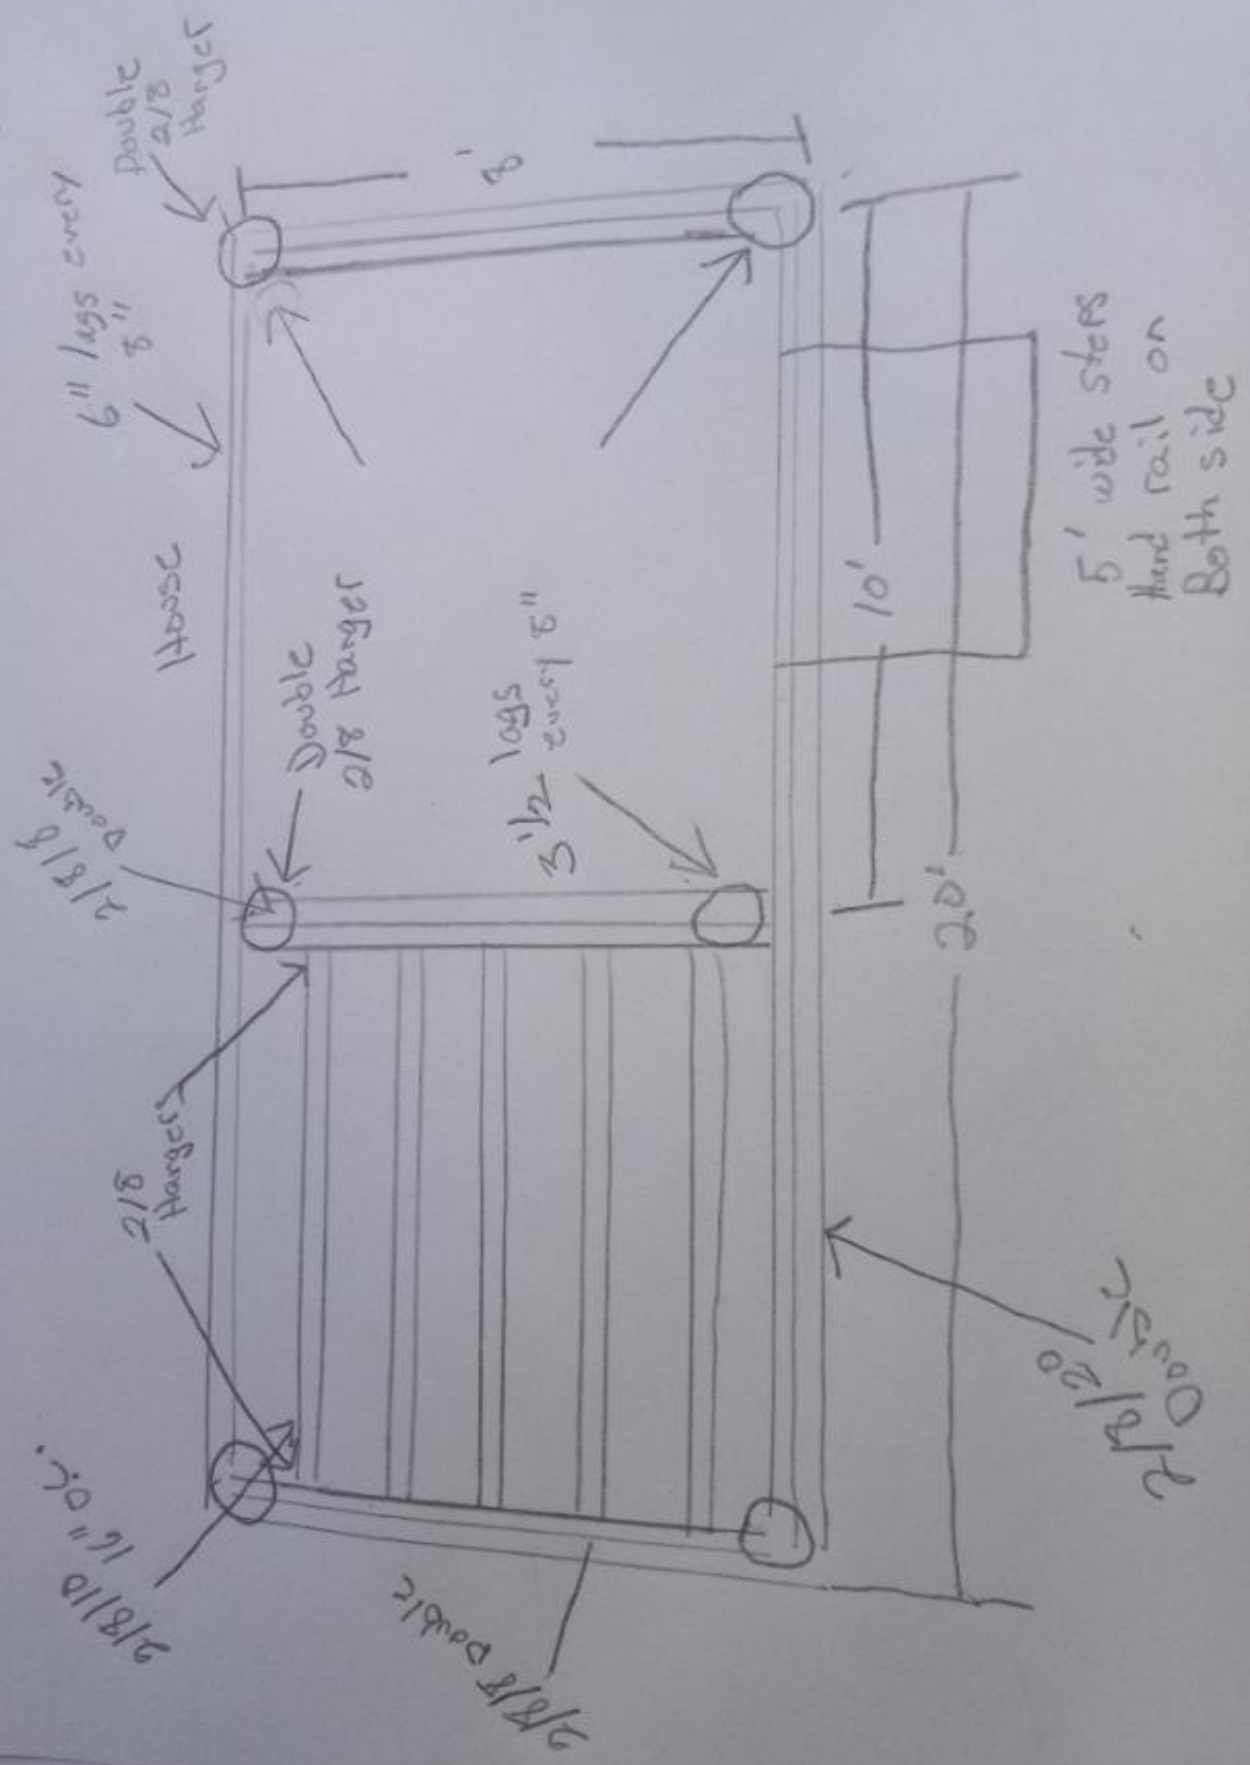

Rail - 38", 3 1/2" spacing, 2" space from bottom

Height of deck 28" above ground

4" 4' in ground  
Sonnentube

5' wide steps  
Hard rail on  
Both side

2 1/20  
Doublic