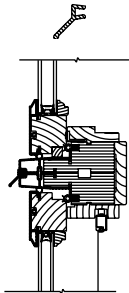

Joining Components

Standard Exterior Mull Cover

1/2" Exterior Mull Cover

3/4" Exterior Mull Cover

1" Exterior Mull Cover

2" Exterior Mull Cover

3-1/2" Exterior Mull Cover

Standard Exterior Mull Cover with Drip

Bay and Bow Trim Metals & Applications

10° Casement Bow Exterior Mull Cover

30° Casement Angle Bay Exterior Mull Cover

30° Angle Bay Enclosure

45° Casement Angle Bay Exterior Mull Cover

45° Angle Bay Enclosure

30° Angle Bay Exterior Mull Cover

45° Double-Hung Exterior Mull Cover