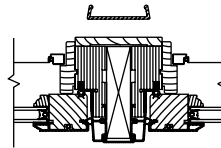

Joining Components

Standard Exterior Mull Cover

1/2" Exterior Mull Cover

3/4" Exterior Mull Cover

1" Exterior Mull Cover

2" Exterior Mull Cover

3-1/2" Exterior Mull Cover

Standard Exterior Mull Cover with Drip

Bay and Bow Trim Metals & Applications

10° Casement Bow Exterior Mull Cover

30° Casement Angle Bay Exterior Mull Cover

30° Angle Bay Enclosure

45° Casement Angle Bay Exterior Mull Cover

45° Angle Bay Enclosure

30° Angle Bay Exterior Mull Cover

45° Double-Hung Exterior Mull Cover