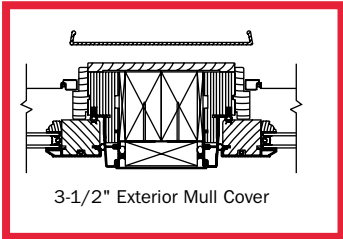

Joining Components

Standard Exterior Mull Cover

1/2" Exterior Mull Cover

3/4" Exterior Mull Cover

1" Exterior Mull Cover

2" Exterior Mull Cover

3-1/2" Exterior Mull Cover

Standard Exterior Mull Cover with Drip

Bay and Bow Trim Metals & Applications

10° Casement Bow Exterior Mull Cover

30° Casement Angle Bay Exterior Mull Cover

30° Angle Bay Enclosure

45° Casement Angle Bay Exterior Mull Cover

45° Angle Bay Enclosure

30° Angle Bay Exterior Mull Cover

45° Double-Hung Exterior Mull Cover