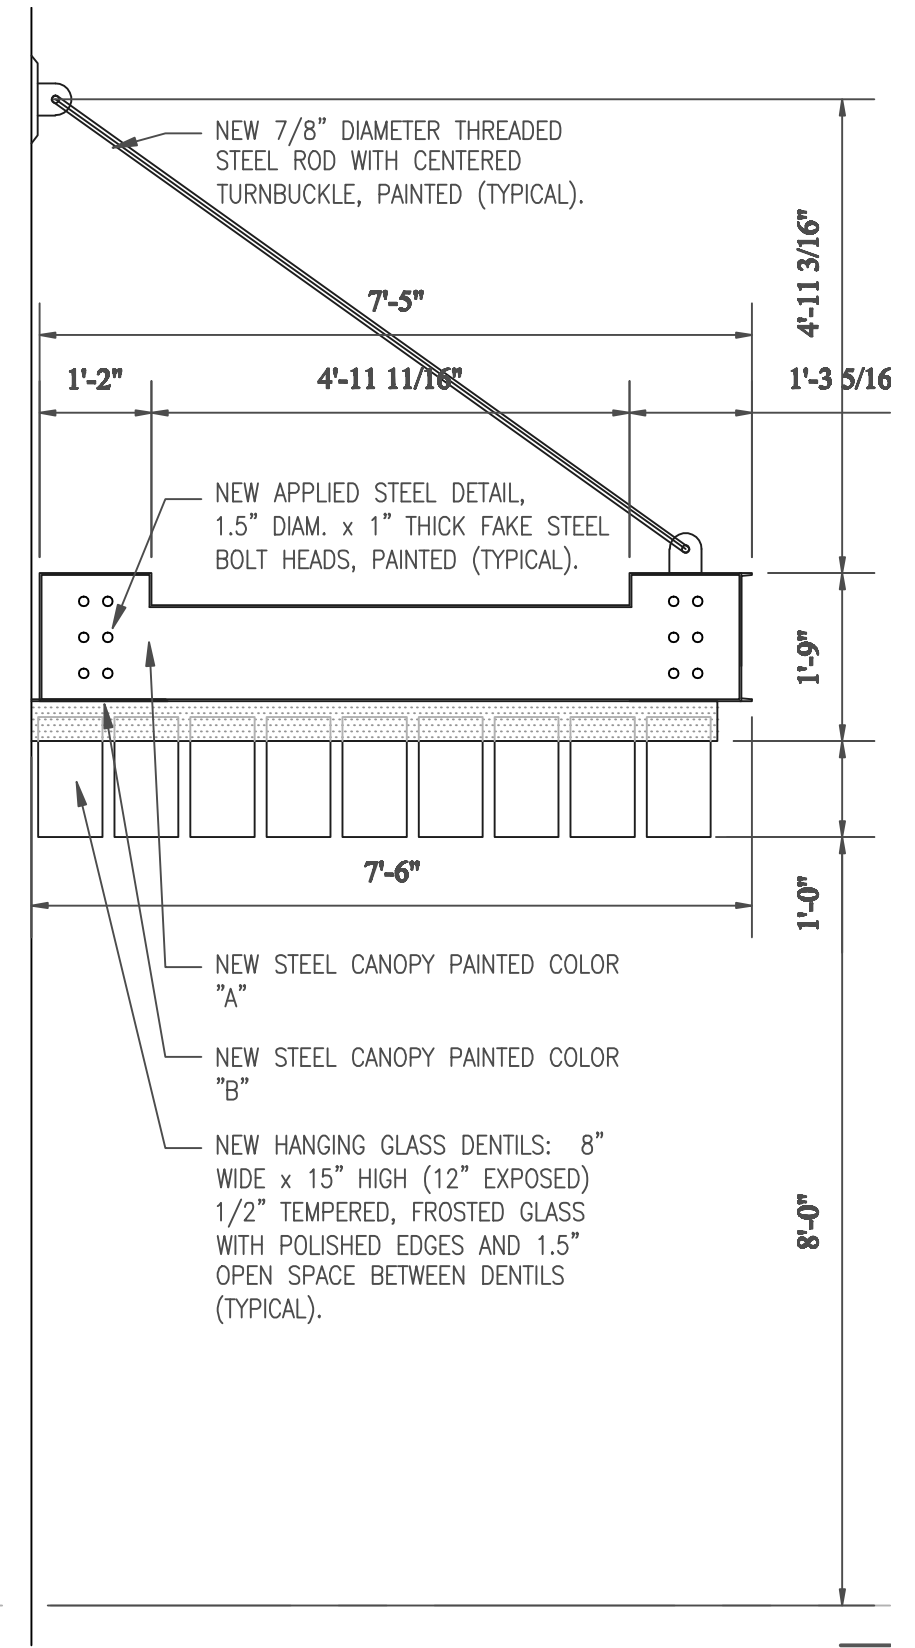

**Campau Building - Bar  
New Metal Canopy - North Elevation**

SCALE: 1/2" = 1' - 0"

**Campau Building - Bar  
New Metal Canopy - East Elevation**

SCALE: 1/2" = 1' - 0"

**McCleer  
Architetto**

4736 Avery  
Detroit, Michigan 48208  
(313) 831 8116  
mccarch@flash.net

© Copyright 2022  
Michael J McCleer

**Renovations to the Campau Building - Bar**  
Southeast Corner of Park and Elizabeth Streets Detroit Michigan  
New Metal Canopy

Review: 07.18.2022

Review: 08.22.2022