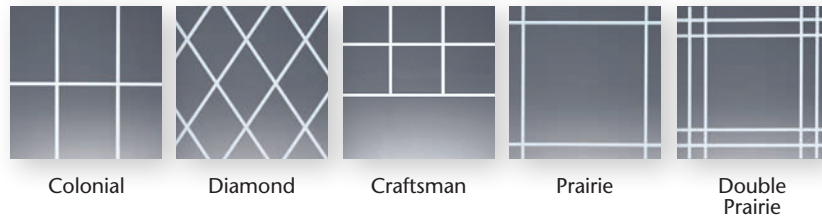

Design Options

GRID OPTIONS

Decorative grids lend an added measure of style and dimension to your windows. Contoured colonial grids are available in 3/4" and 1" profiles with complementary colors and matching woodgrains.⁹

All grids are enclosed within the insulated glass unit for easy cleaning. First, select a grid pattern from one of our five styles, and then choose a grid profile to achieve your ideal finished look.

Flat Grids – available in Colonial, Diamond, Craftsman, Prairie and Double Prairie patterns.

Contoured Grids – available in Colonial, Craftsman, Prairie and Double Prairie patterns.

⁹ 1" contoured colonial grids are not available in matching woodgrains.

PATTERNS