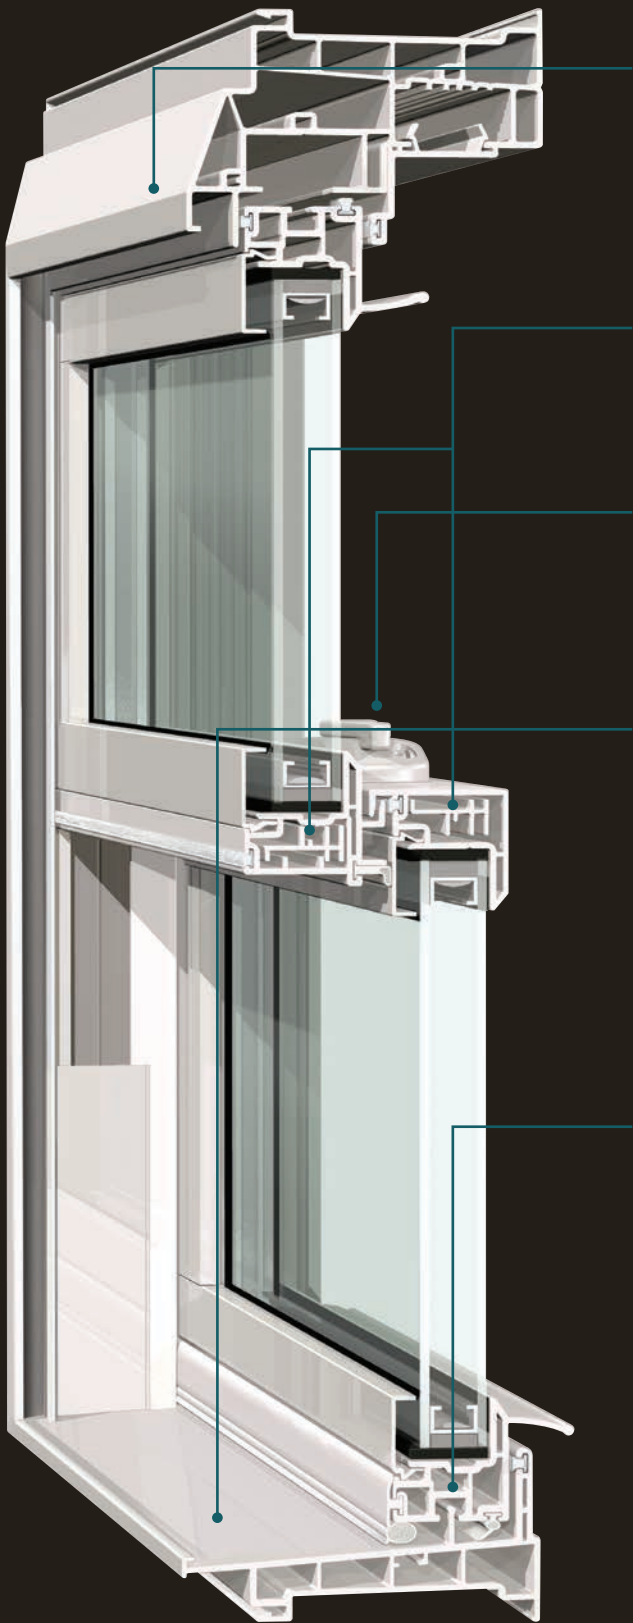

The beauty of our EdgeForce narrowline frame and sashes is subtle and substantial at the same time. The sleek design is visually clean and contemporary, with a larger glass area for exceptional daylighting and outside viewing. And beneath the elegance? Internal chambers are meticulously engineered for structural integrity and energy efficiency.