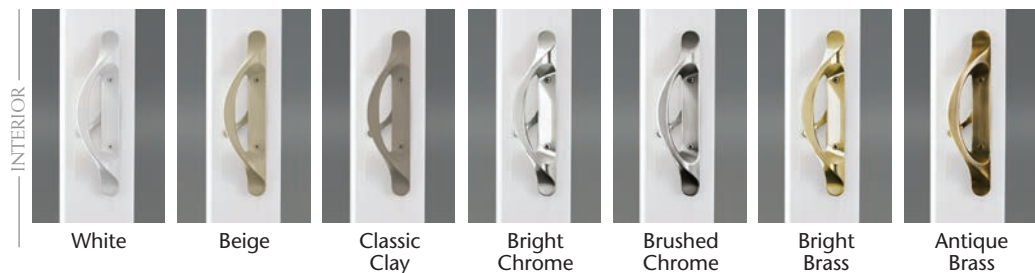

CONTEMPORARY AND CLASSIC PATIO DOOR HANDLES