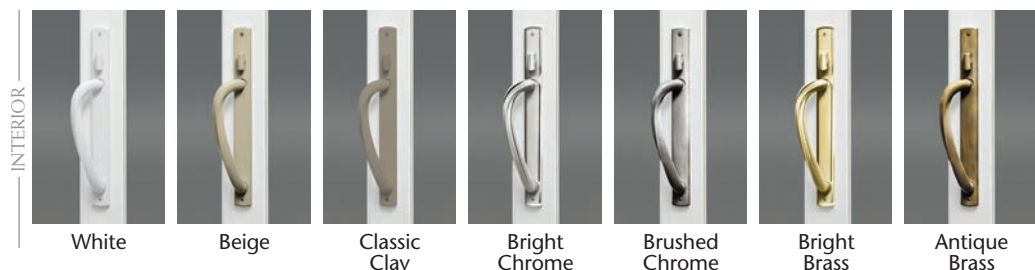

FRENCH PATIO DOOR HANDLES

Contemporary, Classic and French-style exterior patio door handles are available in white, beige, classic clay and black.