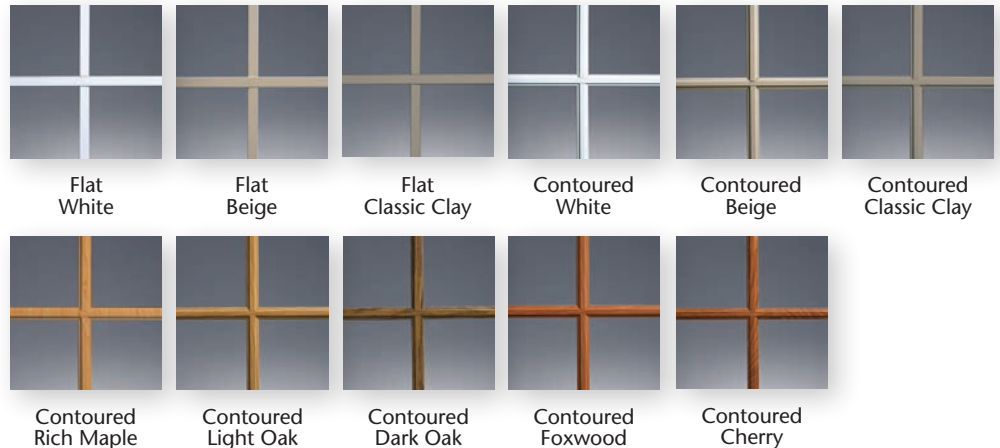

EXTERIOR COLORS

INTERIOR COLORS

† Extruded solid color. Note: Classic Clay base is not available with exterior color finishes.

†† White woodgrain is available with a Beige or Classic Clay base only.

Note: White, Beige and Classic Clay windows and patio doors will have matching interior hardware. Windows and patio doors ordered with a Light Oak, Dark Oak or Rich Maple interior will receive Pontiac Gold hardware. Windows and patio doors ordered with a Cherry or Foxwood interior will receive Brown hardware.

Design Options

GRID OPTIONS

Decorative grids lend an added measure of style and dimension to your windows. Contoured colonial grids are available in 3/4" and 1" profiles with complementary colors and matching woodgrains.⁹

All grids are enclosed within the insulated glass unit for easy cleaning. First, select a grid pattern from one of our five styles, and then choose a grid profile to achieve your ideal finished look.

Flat Grids – available in Colonial, Diamond, Craftsman, Prairie and Double Prairie patterns.

Contoured Grids – available in Colonial, Craftsman, Prairie and Double Prairie patterns.

⁹ 1" contoured colonial grids are not available in matching woodgrains.

PATTERNS

PROFILES

V-GROOVED CUT GLASS

Mezzo Windows and Alside Patio Doors offer two classic V-grooved cut glass patterns – the perfect way to add a touch of elegance without obstructing the view.