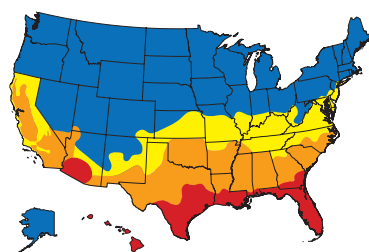

- Northern
- North-Central
- South-Central
- Southern

Mezzo Windows and Alside Patio Doors are available with a variety of glass options. Please consult your window professional to help you choose the best glass package to meet the ENERGY STAR requirements for your home and climate zone.

GLASS PACKAGES SPECIFIC TO YOUR NEEDS.

Insulated glass units* increase the energy efficiency of your windows beyond ordinary clear glass and can tailor the window to your specific climate challenges. The chart below makes it easy to compare the glass performance. The lower the U-Factor, the less energy you'll need to heat your home. The lower the Solar Heat Gain Coefficient (SHGC), the more you'll conserve on air-conditioning.

THERMAL PERFORMANCE COMPARISON⁵

	Double-Hung		Sliding	
	U-Factor	SHGC	U-Factor	SHGC
Clear Glass	0.46	0.57	0.46	0.58
ClimaTech	0.29	0.30	0.29	0.30
ClimaTech Elite	0.29	0.21	0.28	0.21
ClimaTech ThermD	0.28	0.30	0.28	0.30
ClimaTech ThermD Elite	0.28	0.21	0.27	0.21
ClimaTech ThermD with Enhanced Cavity Foam	0.27	0.30	0.27	0.30
ClimaTech ThermD S3	0.28	0.37	0.28	0.37
ClimaTech ThermD TG2	0.22	0.26	0.22	0.26
ClimaTech ThermD TG2 Elite	0.22	0.19	0.21	0.19

⁵ Whole window values, standard Mezzo offering with composite reinforcements. ST and HP performance values are also available.

TESTED AND PROVEN.

Mezzo Windows meet or exceed Air, Water and Structural Loads performance requirements as determined through ASTM (American Society for Testing and Materials) test methods, the globally recognized standards for product quality and safety.