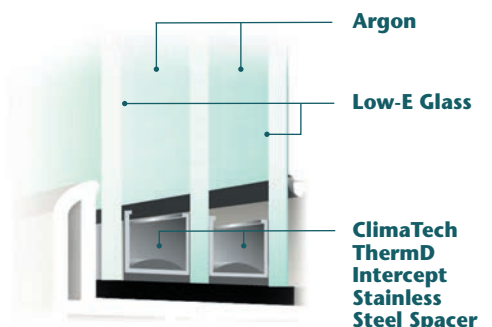

High-Performance Glass Packages – Designed for Energy Savings Year-Round.*

DISCOVER SUPERIOR QUALITY AND ENERGY EFFICIENCY FOR YOUR HOME.

Mezzo's advanced design innovations paired with ultra-efficient insulating glass delivers exceptional functionality and style. Mezzo Windows provide a clean installation because they require no additional wall construction, in comparison to stock windows. Each window is custom-made with various frame and glass options to create the perfect window system for your home. Various selections include:

Frame Type

Double- or Triple-Pane Glass

Sized to Exact Opening

Mezzo Windows achieve exquisite detail you'll appreciate every day, from every angle.

Reducing energy loss is often the number one reason for purchasing replacement windows. Windows are roughly 80% glass, so it's important to choose the ideal glass system for your home and climate. Upgrading to a high-performance Low-E (low-emissivity) insulated glass package will help further contribute to year-round energy savings.

Mezzo offers two families of high-performance insulated glass packages:

- ClimaTech® combines insulating Low-E glass, argon gas and the Intercept® Warm-Edge Spacer System that features a unique, one-piece metal alloy, U-channel design that creates an effective thermal barrier.
- ClimaTech ThermD features insulating Low-E glass, argon gas and a Stainless Steel Intercept Warm-Edge Spacer System for even greater thermal efficiency.

ENHANCED CAVITY FOAM OPTION.