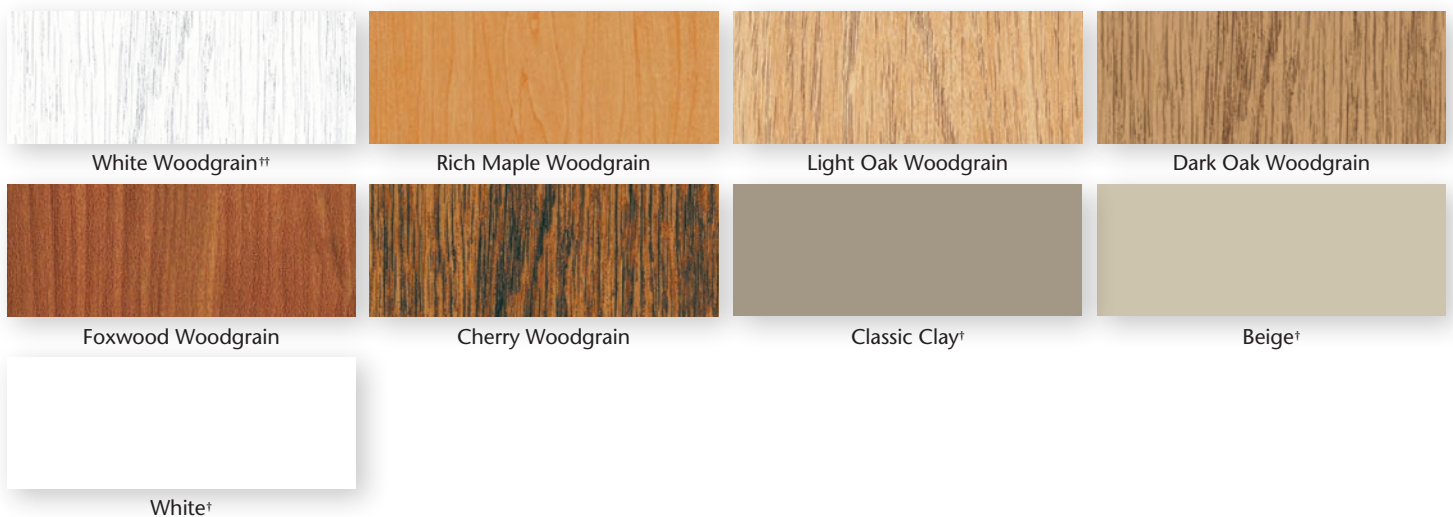

CONTEMPORARY AND CLASSIC PATIO DOOR HANDLES

FRENCH PATIO DOOR HANDLES

Contemporary, Classic and French-style exterior patio door handles are available in white, beige, classic clay and black.

CONTEMPORARY-STYLE PATIO DOOR

CLASSIC-STYLE PATIO DOOR

FRENCH-STYLE PATIO DOOR

FrameWorks® Color Collection

EXCEPTIONAL STYLE FOR EVERY HOME.

Beauty and vision, performance and strength – it all comes together in Mezzo’s exciting collection of styles, colors and custom accents. Our FrameWorks exterior colors feature a cutting-edge polyurethane coating technology with heat-reflective pigments for a remarkably strong and fade-resistant finish. Interior woodgrain laminates are performance-engineered for superb durability that maintains its attractive appearance over the life of the product.

EXTERIOR COLORS

INTERIOR COLORS

† Extruded solid color. Note: Classic Clay base is not available with exterior color finishes.

†† White woodgrain is available with a Beige or Classic Clay base only.

Note: White, Beige and Classic Clay windows and patio doors will have matching interior hardware. Windows and patio doors ordered with a Light Oak, Dark Oak or Rich Maple interior will receive Pontiac Gold hardware. Windows and patio doors ordered with a Cherry or Foxwood interior will receive Brown hardware.