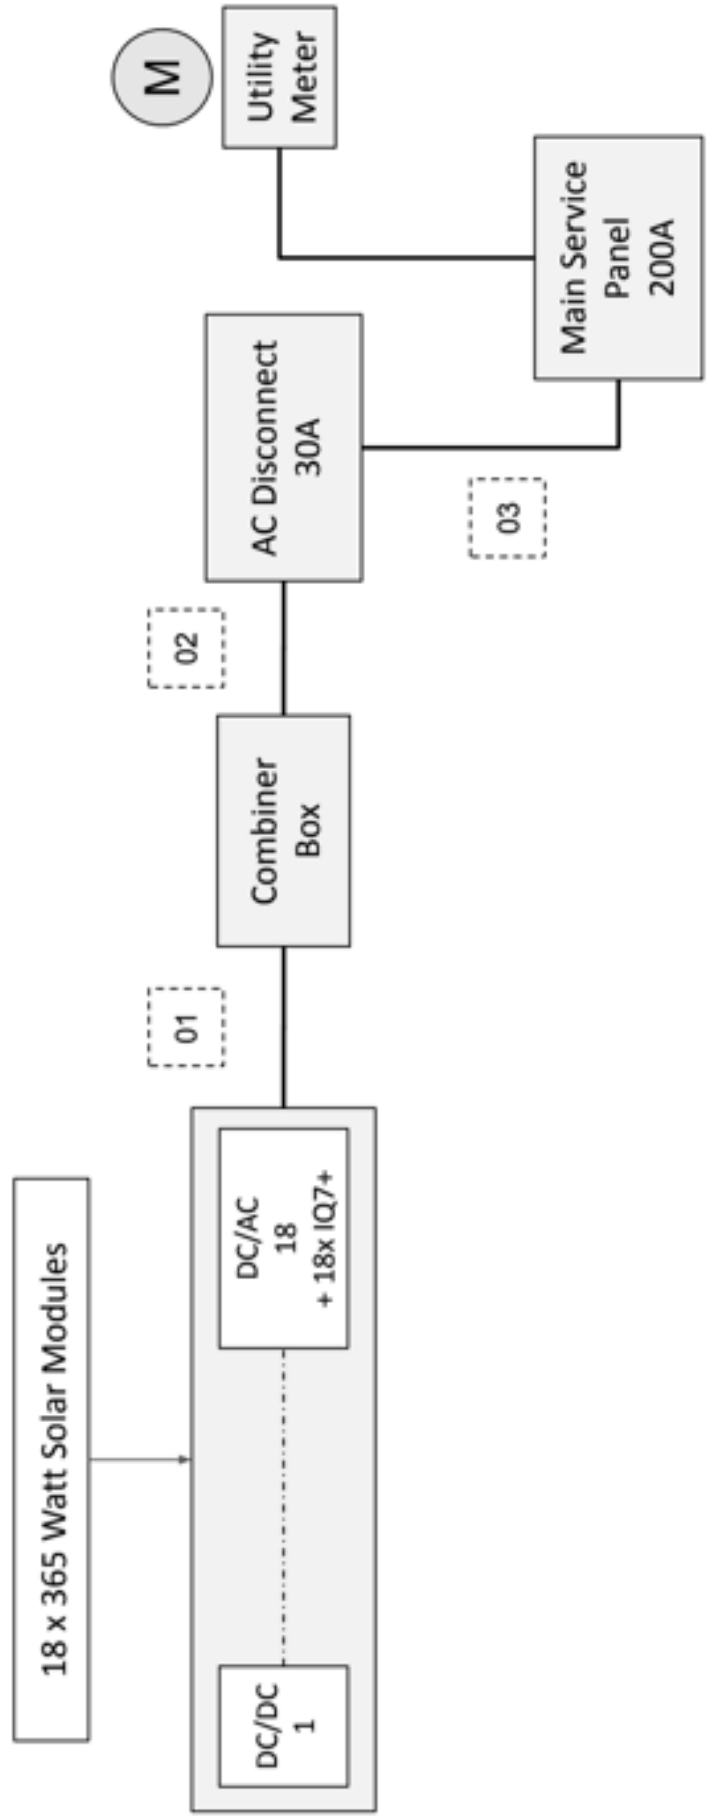

# Electrical Diagram

3956 W Lafayette Blvd, Detroit, MI 48216

#	Conductor	Conduit	OCPD
01	(2) #10 THHN (1)#10 Cu Ground	3/4" DIA EMT	N/A
02	(3) #10 THHN (1)#10 Ground	3/4" DIA EMT	30A
03	(3) #10 THHN (1)#10 Ground	3/4" DIA EMT	N/A