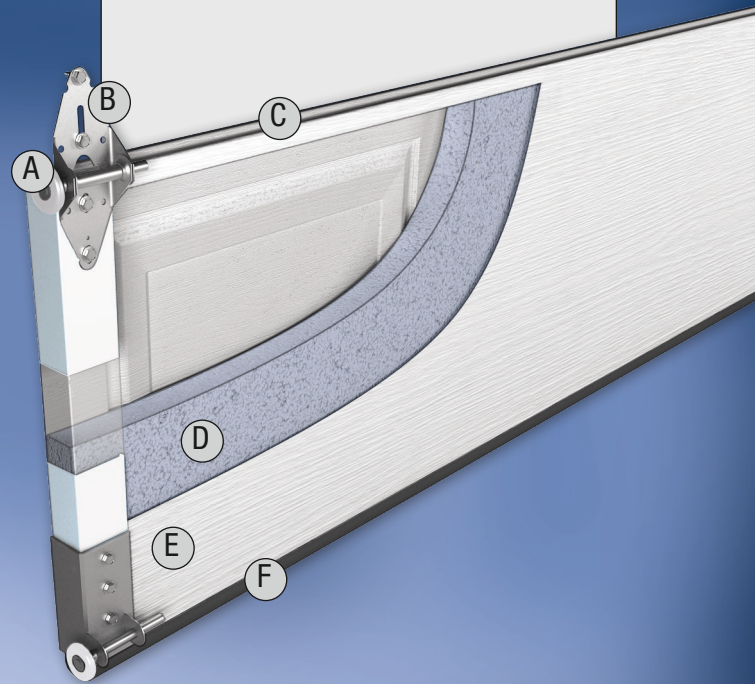

[GET A FREE QUOTE](#)

CONSTRUCTION

Two deep-drawn, tension-leveled, galvanized steel skins are polyester painted and wrapped around a one-pound density expanded polystyrene insulation board using a polyurethane adhesive. This construction method provides insulation value, durability, sound deadening qualities, and dent resistance for an all-around superior product.

- A. Finish Painted Coat
- B. Primer Coat
- C. Galvanized Layer
- D. Steel

- A. 11 ball nylon rollers provide quiet operation and long lasting durability.
- B. Heavy duty galvanized 14 gauge hardware.
- C. Tongue and groove design provides weathertight section joints.
- D. Expanded polystyrene insulation provides an R-Value of 10.25.
- E. Steel skins inside and out provide maximum durability.
- F. Aluminum bottom retainer with vinyl weatherstrip.