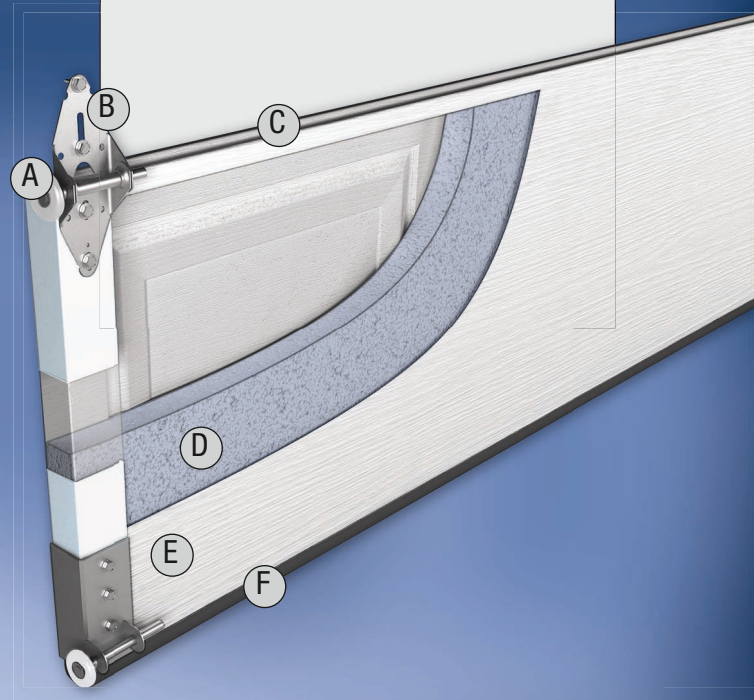

- A. 11 ball nylon rollers provide quiet operation and long lasting durability.
- B. Heavy duty galvanized 14 gauge hardware.
- C. Tongue and groove design provides weathertight section joints.
- D. Expanded polystyrene insulation provides an R-Value of 10.25.
- E. Steel skins inside and out provide maximum durability.
- F. Aluminum bottom retainer with vinyl weatherstrip.