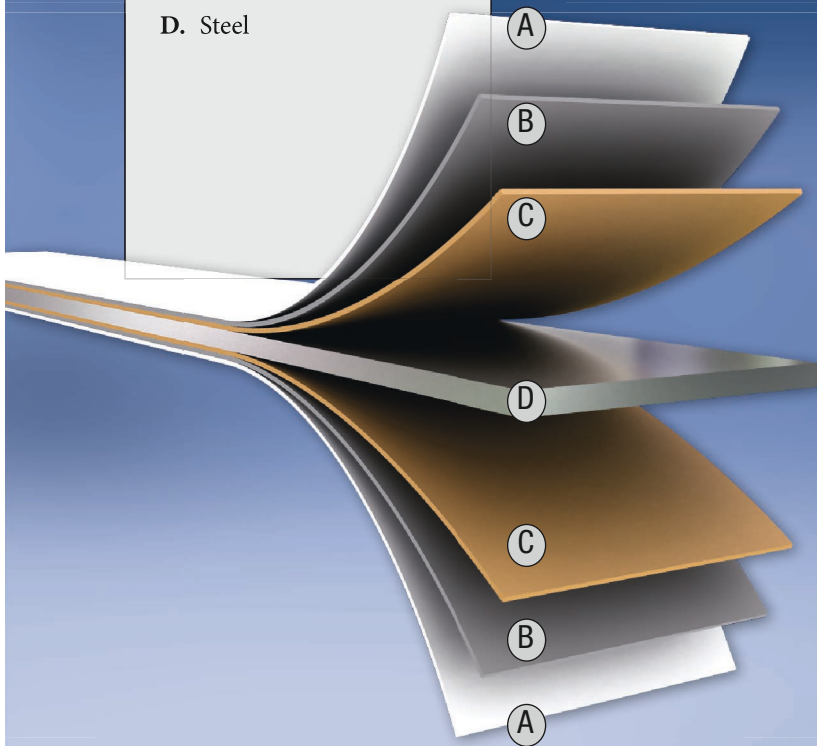

CONSTRUCTION

Two deep-drawn, tension-leveled, galvanized steel skins are polyester painted and wrapped around a one-pound density expanded polystyrene insulation board using a polyurethane adhesive. This construction method provides insulation value, durability, sound deadening qualities, and dent resistance for an all-around superior product.

- A. Finish Painted Coat
- B. Primer Coat
- C. Galvanized Layer
- D. Steel