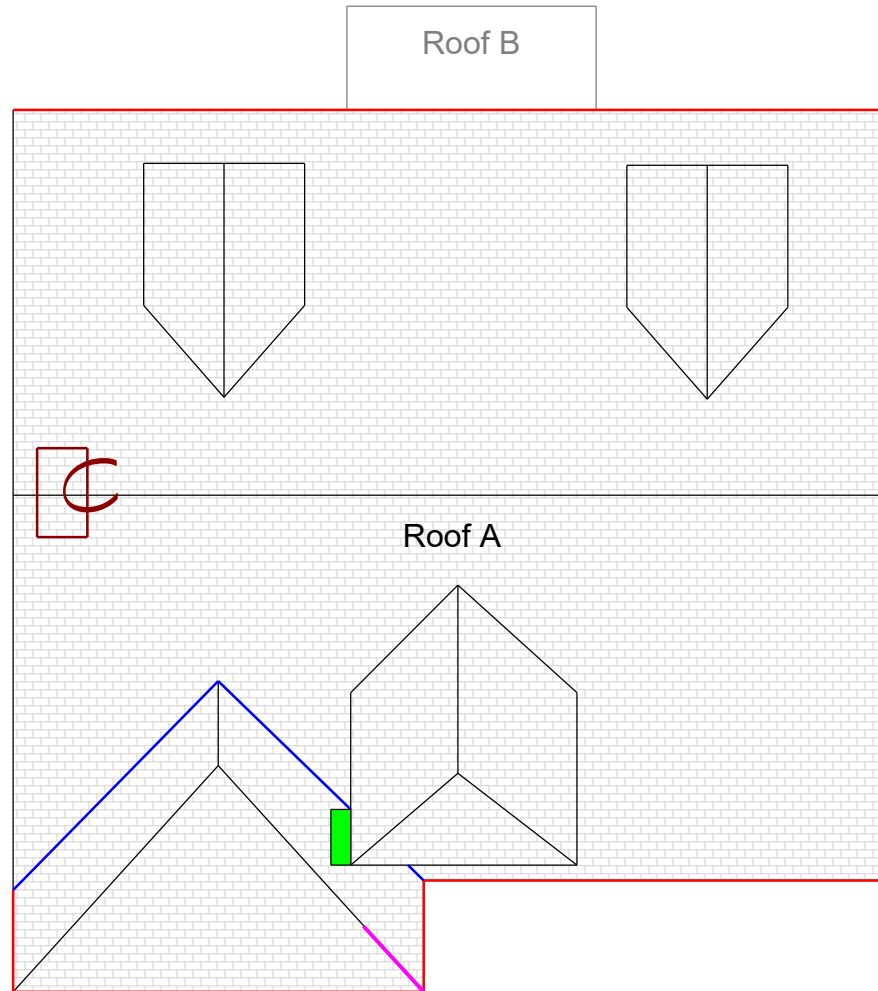

**Thiel Residence**  
**913 Chicago Blvd.**  
**Detroit, MI 48202**

**BRUTTELL**  
**ROOFING**

10821 Capital St.  
Oak Park, MI 48237

**Roofing That Works!!**

-  = drip to be added
-  = valley to be replaced
-  = saddle to be replaced
-  = hip to be resecured

*Roof Plan*