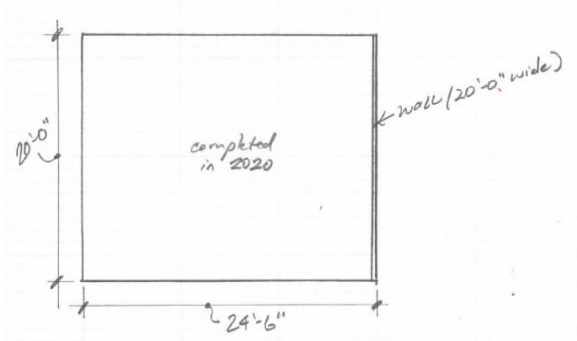

**General View**

**Deck Dimensions (when complete)**

**Front View**

**Side View**

**SUNRISE KINDERGARTEN (built 2020)**

**General View**

**Deck Dimensions (as built)**

**Front View**

**Side View**

1<sup>st</sup> GRADE (built 2020, expanded 2021)

General View

Deck Dimensions (as built)

Front View

Side View

2<sup>ND</sup> GRADE (built 2020)

General View

Deck Dimensions (as built)

Front View

Side View

**3<sup>RD</sup> GRADE (built 2020)**

**General View**

**Deck Dimensions (as built)**

**Front View**

**Side View**

4<sup>TH</sup> GRADE (built 2020)

General View

Deck Dimensions (as built)

Front View

Side View

5<sup>TH</sup> GRADE (built 2020)

General View

Deck Dimensions (as built)