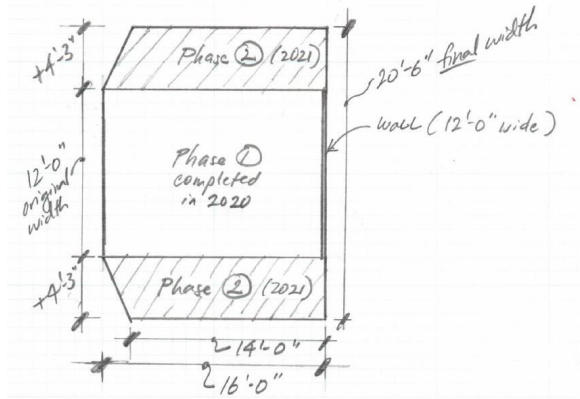

**SUNFLOWER (Pre-K, built 2020, expanded 2021)**

**General View**

**Deck Dimensions (as built)**

**Front View**

**Side View**

**HONEYBEE (Pre-K, built 2020, expanded 2021)**

**General View**

**Deck Dimensions (as built)**

**Front View**

**Side View**

**MOON (Pre-K, built 2020, expanded 2021)**

**General View**

**Deck Dimensions (as built)**

**Front View**

**Side View**

**BLUEBIRD (Pre-K, built 2020, expansion started 2021)**

**Side View**

1<sup>st</sup> GRADE (built 2020, expanded 2021)

General View

Deck Dimensions (as built)

Front View

Side View

2<sup>ND</sup> GRADE (built 2020)

General View

Front View

Side View

6<sup>TH</sup> GRADE (built 2020)

General View

Deck Dimensions (as built)

Front View

Side View