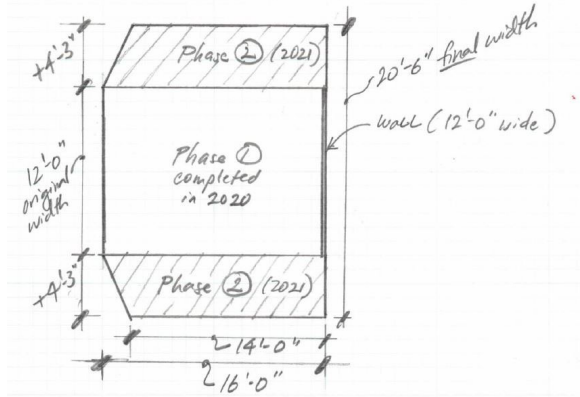

**Front View**

**Side View**

**MOON (Pre-K, built 2020, expanded 2021)**

**General View**

**Deck Dimensions (as built)**

**Front View**

**Side View**

**BLUEBIRD (Pre-K, built 2020, expansion started 2021)**

**General View**

**Deck Dimensions (when complete)**

**Front View**

**Side View**

**SUNRISE KINDERGARTEN (built 2020)**

**General View**

**Deck Dimensions (as built)**

**Front View**

**Side View**

1<sup>st</sup> GRADE (built 2020, expanded 2021)

General View

Deck Dimensions (as built)

Front View

Side View

2<sup>ND</sup> GRADE (built 2020)

General View

Deck Dimensions (as built)

Front View

Side View

**3<sup>RD</sup> GRADE (built 2020)**

**General View**

**Deck Dimensions (as built)**

**Front View**

**Side View**