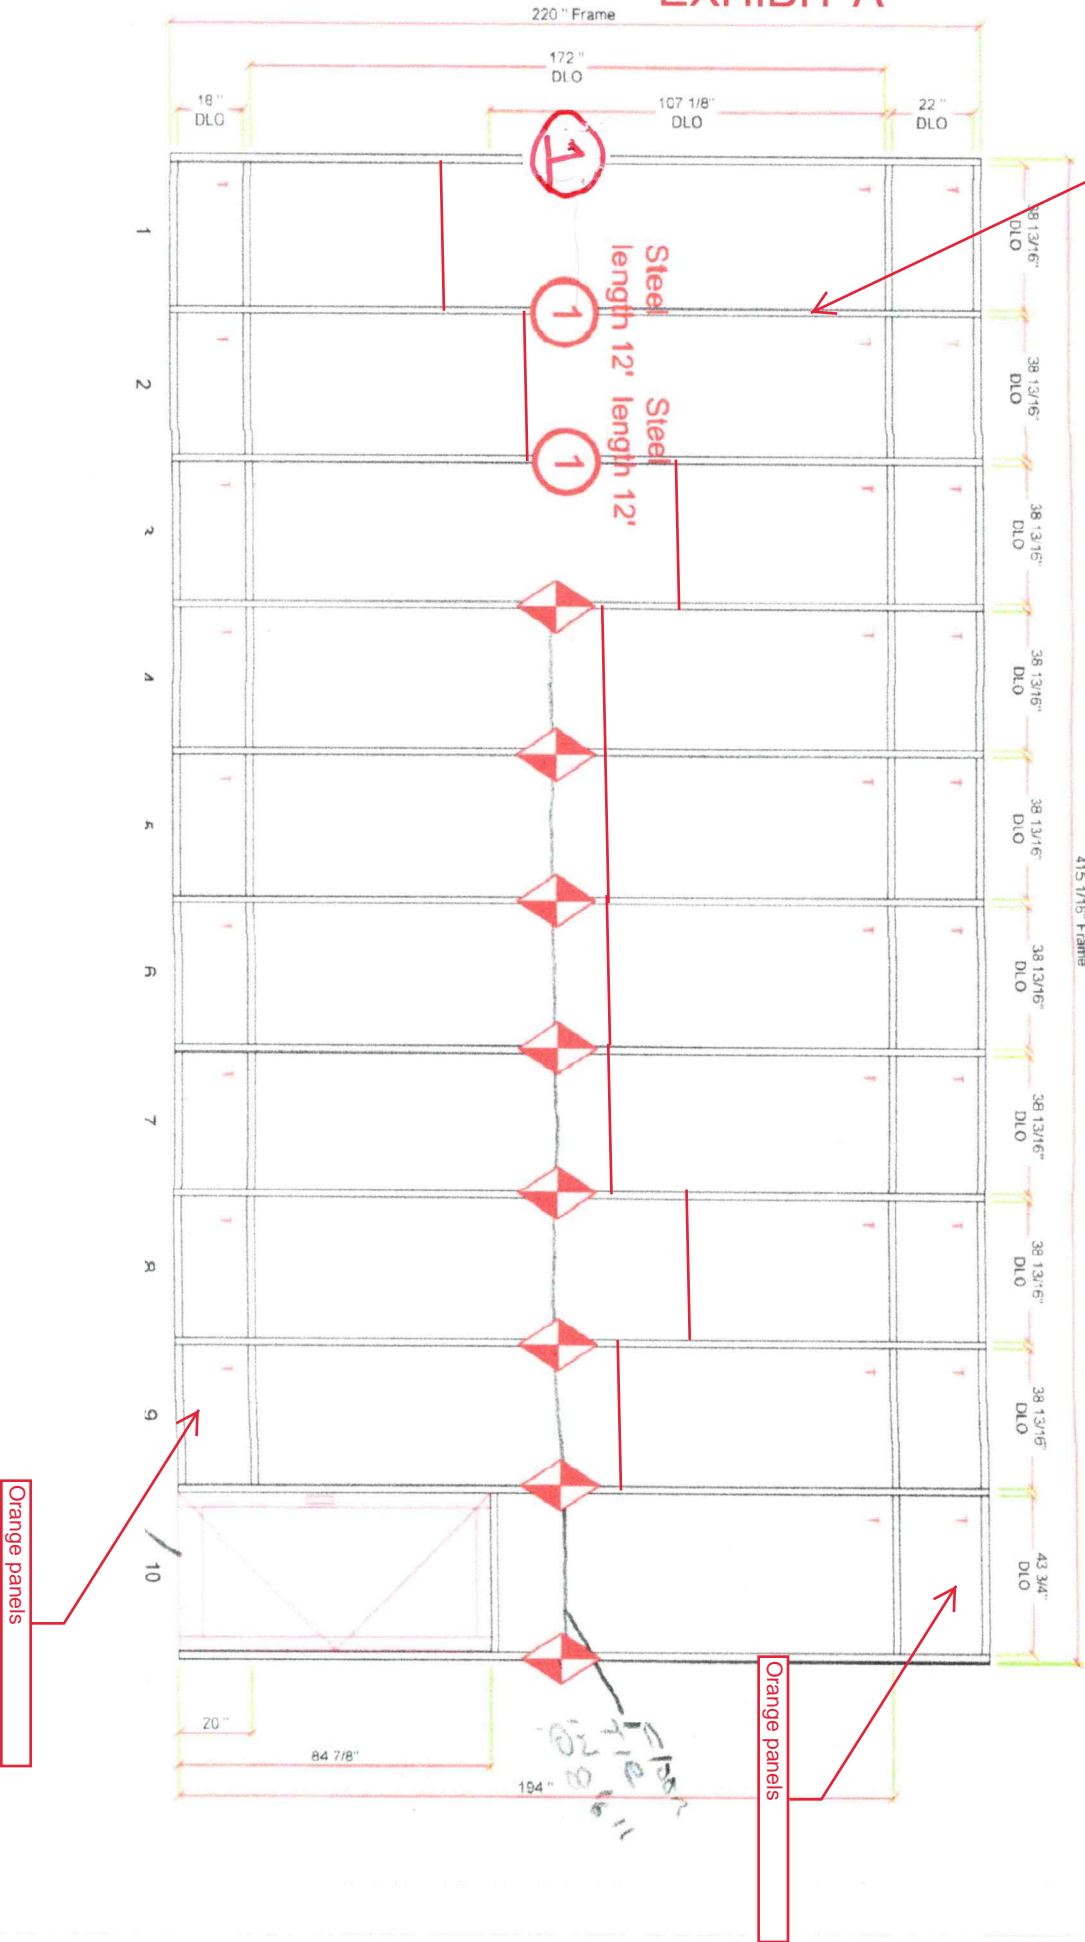

EXHIBIT A

2" wide aluminum

Original Storefront
-2" wide aluminum curtain wall
-Random horizontal aluminum extrusions 1/2"-1" wide
-Orange top and bottom panels

Orange panels

Orange panels