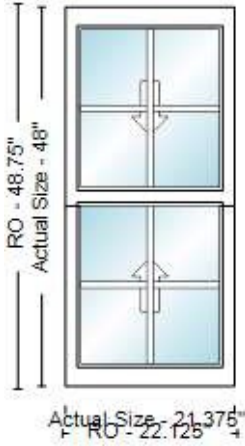

Line Item	Quantity	Product Description	Unit Price	Total Price
-----------	----------	---------------------	------------	-------------

600-1 1

Rough Opening: 22.125 x 48.75

Actual Size: 21.375 x 48

Room: 1st floor backroom DH (no SH in W2500)
Unit is viewed from the outside looking in.

Line Item	Quantity	Product Description	Unit Price	Total Price
-----------	----------	---------------------	------------	-------------

1200-1 2

Rough Opening: 48.0625 x 48.3125

Actual Size: 47.3125 x 47.5625

Line Item	Quantity	Product Description	Unit Price	Total Price
-----------	----------	---------------------	------------	-------------

1500-1 2

Rough Opening: 22.125 x 48.75

Actual Size: 21.375 x 48

Room: 2nd floor front left room
Unit is viewed from the outside looking in.

Line Item	Quantity	Product Description	Unit Price	Total Price
-----------	----------	---------------------	------------	-------------

1600-1 2

Rough Opening: 48.0625 x 48.3125

Actual Size: 47.3125 x 47.5625