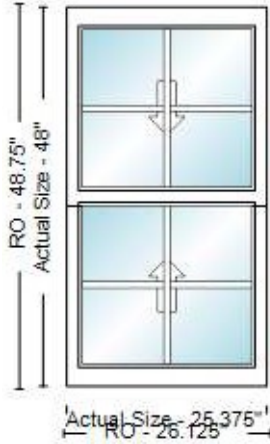

Line Item	Quantity	Product Description	Unit Price	Total Price

1800-1 3

Rough Opening: 26.125 x 48.75

Actual Size: 25.375 x 48

Room: 2nd floor master bedroom

Unit is viewed from the outside looking in.

Clad W-2500,
Double Hung,
25.375 x 48
ProductTileBackendName = JELD-WEN W-2500 Clad Double Hung
Assembly = Full Unit, Vinyl
Sash Model = Standard,
Exterior Trim Type = Nailing Flange removed (Block frame),
Exterior Trim Options = No,
Country Where Unit Will Be Installed = USA (Certified)
Sash Split = Even Divide,
Measurement Type = Actual Size,
Frame Width = 25 3/8",
Frame Height = 48"
Interior Finish = Paint Desert Sand,
Exterior Finish = Desert Sand,
Sash to Match Exterior Frame Finish = Yes,
Exterior Sash Finish = Desert Sand
Grille Pattern = Colonial,
Number of Squares Wide - Top = 2,
Number of Squares Wide - Bottom = 2,
Number of Squares High - Top = 2,
Number of Squares High - Bottom = 2