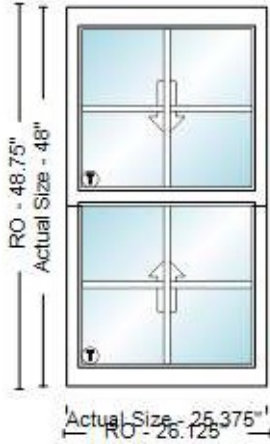

Line Item	Quantity	Product Description	Unit Price	Total Price

1700-1 3

Rough Opening: 26.125 x 48.75

Actual Size: 25.375 x 48

Room: 2nd floor master bathroom
Unit is viewed from the outside looking in.

Clad W-2500,
Double Hung,
,
25.375 x 48
ProductTileBackendName = JELD-WEN W-2500 Clad Double Hung
Assembly = Full Unit, Vinyl
Sash Model = Standard,
Exterior Trim Type = Nailing Flange removed (Block frame),
Exterior Trim Options = No,
Country Where Unit Will Be Installed = USA (Certified)
Sash Split = Even Divide,
Measurement Type = Actual Size,
Frame Width = 25 3/8",
Frame Height = 48"
Interior Finish Type = Painted,
Interior Finish = Paint Desert Sand,
Exterior Finish = Desert Sand,
Sash to Match Exterior Frame Finish = Yes,
Exterior Sash Finish = Desert Sand
Extension Jamb = 4 9/16"
Performance Grade Rating = PG 35
Hardware Finish = Desert Sand,
Number of Locks = 1,
Grille Pattern = Colonial,
Number of Squares Wide - Top = 2,
Number of Squares Wide - Bottom = 2,
Number of Squares High - Top = 2,
Number of Squares High - Bottom = 2