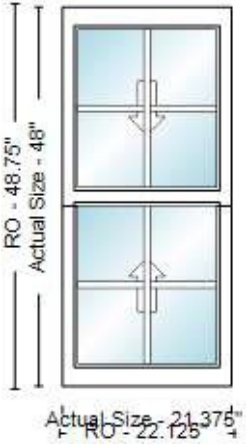

Line Item	Quantity	Product Description	Unit Price	Total Price

200-1 8

Rough Opening: 22.125 x 48.75

Actual Size: 21.375 x 48

Room: 1st floor front DH

Unit is viewed from the outside looking in.

Clad W-2500,
Double Hung,
,
21.375 x 48
ProductTileBackendName = JELD-WEN W-2500 Clad Double Hung
Assembly = Full Unit, Vinyl
Sash Model = Standard,
Exterior Trim Type = Nailing Flange removed (Block frame),
Exterior Trim Options = No,
Frame Width = 21 3/8",
Frame Height = 48"
Interior Finish Type = Painted,
Interior Finish = Paint Desert Sand,
Exterior Finish = Desert Sand,
Sash to Match Exterior Frame Finish = Yes,
Exterior Sash Finish = Desert Sand
Extension Jamb = 4 9/16"
Grille Finish = Desert Sand,
Grille Pattern = Colonial,
Number of Squares Wide - Top = 2,
Number of Squares Wide - Bottom = 2,
Number of Squares High - Top = 2,
Number of Squares High - Bottom = 2
Jamb Liner = Tan Jamb Liner,