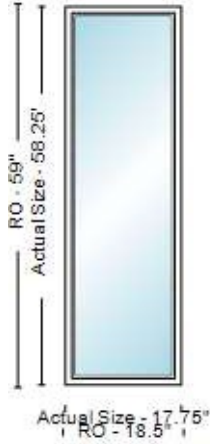

Line Item	Quantity	Product Description	Unit Price	Total Price
-----------	----------	---------------------	------------	-------------

600-1 1

Rough Opening: 22.125 x 48.75

Actual Size: 21.375 x 48

Room: 1st floor backroom DH (no SH in W2500)
Unit is viewed from the outside looking in.

Line Item	Quantity	Product Description	Unit Price	Total Price
-----------	----------	---------------------	------------	-------------

800-1 1

Rough Opening: 48.0625 x 48.3125

Actual Size: 47.3125 x 47.5625

Line Item	Quantity	Product Description	Unit Price	Total Price
-----------	----------	---------------------	------------	-------------

1200-1 2

Rough Opening: 48.0625 x 48.3125

Actual Size: 47.3125 x 47.5625

Line Item	Quantity	Product Description	Unit Price	Total Price
-----------	----------	---------------------	------------	-------------

1600-1 2

Rough Opening: 48.0625 x 48.3125

Actual Size: 47.3125 x 47.5625