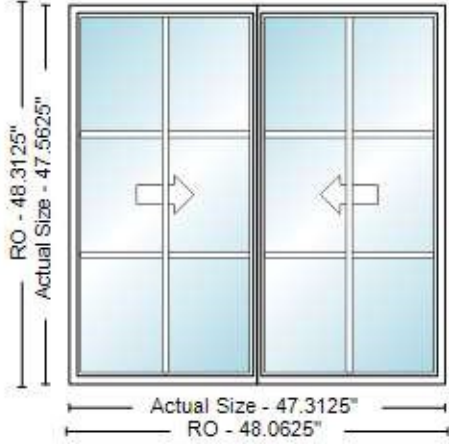

Line Item	Quantity	Product Description	Unit Price	Total Price

300-1 5

Rough Opening: 48.0625 x 48.3125

Actual Size: 47.3125 x 47.5625

Room: 1st floor front sliders
Unit is viewed from the outside looking in.

Clad W-5500,
Double Slider,
,
47.3125 x 47.5625
ProductTileBackendName = JELD-WEN W-5500 Clad Double Slider
Assembly = Full Unit, Vinyl
Exterior Trim Type = Nailing Flange removed (Block frame),
Country Where Unit Will Be Installed = USA (Certified),
Unit Operation = Left Hand Unit,
Operation = 2 Panel
Measurement Type = Actual Size,
Frame Width = 47 5/16",
Frame Height = 47 9/16"
Interior Finish Type = Painted,
Interior Finish = Paint Desert Sand,
Exterior Finish = Desert Sand,
Sash to Match Exterior Frame Finish = Yes,
Grille Pattern = Colonial,
Number of Squares Wide - Left/Right = 2,
Number of Squares High = 3