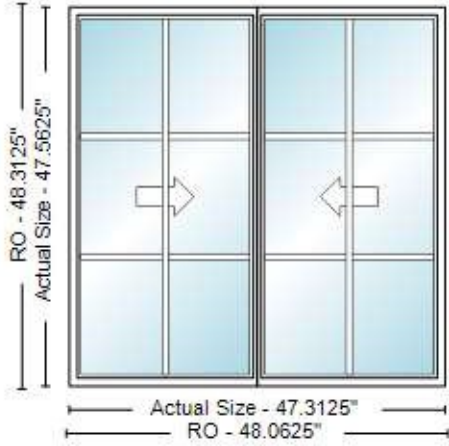

Line Item	Quantity	Product Description	Unit Price	Total Price

1600-1 2

Rough Opening: 48.0625 x 48.3125

Actual Size: 47.3125 x 47.5625

Room: 2nd floor master bedroom closet
Unit is viewed from the outside looking in.

Clad W-5500,
Double Slider,
,
47.3125 x 47.5625
ProductTileBackendName = JELD-WEN W-5500 Clad Double Slider
Assembly = Full Unit, Vinyl
Exterior Trim Type = Nailing Flange removed (Block frame),
Country Where Unit Will Be Installed = USA (Certified),
Unit Operation = Left Hand Unit,
Operation = 2 Panel
Measurement Type = Actual Size,
Frame Width = 47 5/16",
Frame Height = 47 9/16"
Interior Finish Type = Painted,
Interior Finish = Paint Desert Sand,
Exterior Finish = Desert Sand,
Sash to Match Exterior Frame Finish = Yes,
Exterior Sash Finish = Desert Sand
Extension Jamb = 4 9/16"
Grille Pattern = Colonial,
Number of Squares Wide - Left/Right = 2,
Number of Squares High = 3