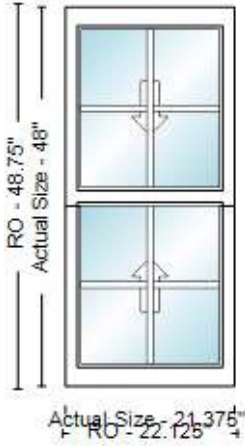

Line Item	Quantity	Product Description	Unit Price	Total Price

1000-1 1

Rough Opening: 22.125 x 48.75

Actual Size: 21.375 x 48

Room: 2nd floor laundry

Unit is viewed from the outside looking in.

Clad W-2500,
Double Hung,
,
21.375 x 48
ProductTileBackendName = JELD-WEN W-2500 Clad Double Hung
Assembly = Full Unit,
Sash Model = Standard, Vinyl
Exterior Trim Type = Nailing Flange removed (Block frame),
Exterior Trim Options = No,
Country Where Unit Will Be Installed = USA (Certified)
Sash Split = Even Divide,
Measurement Type = Actual Size,
Frame Width = 21 3/8",
Frame Height = 48"
Interior Finish Type = Painted,
Interior Finish = Paint Desert Sand,
Exterior Finish = Desert Sand,
Sash to Match Exterior Frame Finish = Yes,
Exterior Sash Finish = Desert Sand
Grille Pattern = Colonial,
Number of Squares Wide - Top = 2,
Number of Squares Wide - Bottom = 2,
Number of Squares High - Top = 2,
Number of Squares High - Bottom = 2
Jamb Liner = Tan Jamb Liner,