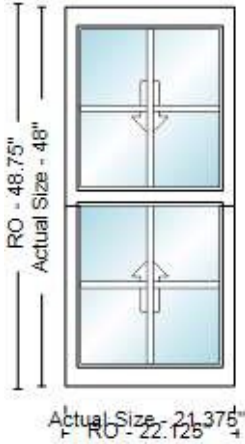

Line Item	Quantity	Product Description	Unit Price	Total Price
-----------	----------	---------------------	------------	-------------

300-1 5

Rough Opening: 48.0625 x 48.3125

Actual Size: 47.3125 x 47.5625

Room: 1st floor front sliders
Unit is viewed from the outside looking in.

Clad W-5500,
 Double Slider,
 ,
 47.3125 x 47.5625
 ProductTileBackendName = JELD-WEN W-5500 Clad Double Slider
 Assembly = Full Unit, Vinyl
 Exterior Trim Type = Nailing Flange removed (Block frame),
 Country Where Unit Will Be Installed = USA (Certified),
 Unit Operation = Left Hand Unit,
 Operation = 2 Panel
 Measurement Type = Actual Size,
 Frame Width = 47 5/16",
 Frame Height = 47 9/16"
 Interior Finish Type = Painted,
 Interior Finish = Paint Desert Sand,
 Exterior Finish = Desert Sand,
 Sash to Match Exterior Frame Finish = Yes,
 Grille Pattern = Colonial,
 Number of Squares Wide - Left/Right = 2,
 Number of Squares High = 3

Line Item	Quantity	Product Description	Unit Price	Total Price
-----------	----------	---------------------	------------	-------------

600-1 1

Rough Opening: 22.125 x 48.75

Actual Size: 21.375 x 48

Room: 1st floor backroom DH (no SH in W2500)
Unit is viewed from the outside looking in.

Line Item	Quantity	Product Description	Unit Price	Total Price
-----------	----------	---------------------	------------	-------------

1500-1 2

Rough Opening: 22.125 x 48.75

Actual Size: 21.375 x 48

Room: 2nd floor front left room
Unit is viewed from the outside looking in.