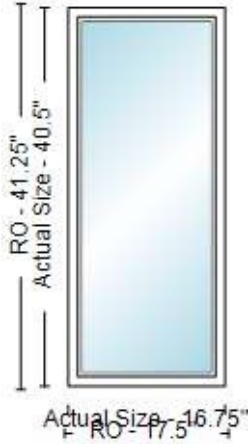

Line Item	Quantity	Product Description	Unit Price	Total Price
-----------	----------	---------------------	------------	-------------

800-1 1

Rough Opening: 48.0625 x 48.3125

Actual Size: 47.3125 x 47.5625

Line Item	Quantity	Product Description	Unit Price	Total Price
-----------	----------	---------------------	------------	-------------

1100-1 1

Rough Opening: 17.5 x 41.25

Actual Size: 16.75 x 40.5

Room: 2nd floor backroom
Unit is viewed from the outside looking in.

Line Item	Quantity	Product Description	Unit Price	Total Price
-----------	----------	---------------------	------------	-------------

1200-1 2

Rough Opening: 48.0625 x 48.3125

Actual Size: 47.3125 x 47.5625

Line Item	Quantity	Product Description	Unit Price	Total Price
-----------	----------	---------------------	------------	-------------

1600-1 2

Rough Opening: 48.0625 x 48.3125

Actual Size: 47.3125 x 47.5625