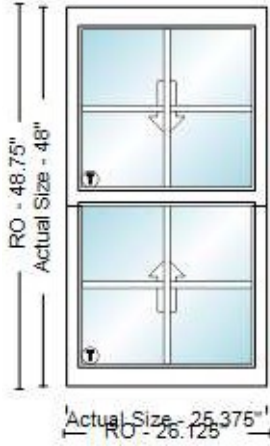

Line Item	Quantity	Product Description	Unit Price	Total Price

1300-1 1

Rough Opening: 26.125 x 48.75

Actual Size: 25.375 x 48

Room: 2nd floor bathroom

Unit is viewed from the outside looking in.

Clad W-2500,
Double Hung,
,
25.375 x 48
ProductTileBackendName = JELD-WEN W-2500 Clad Double Hung
Assembly = Full Unit, Vinyl
Sash Model = Standard,
Exterior Trim Type = Nailing Flange removed (Block frame),
Exterior Trim Options = No,
Country Where Unit Will Be Installed = USA (Certified)
Sash Split = Even Divide,
Measurement Type = Actual Size,
Frame Width = 25 3/8",
Frame Height = 48"
Interior Finish Type = Painted,
Interior Finish = Paint Desert Sand,
Exterior Finish = Desert Sand,
Sash to Match Exterior Frame Finish = Yes,
Exterior Sash Finish = Desert Sand
Extension Jamb = 4 9/16"
Performance Grade Rating = PG 35
Hardware Finish = Desert Sand,
Number of Locks = 1,
Grille Pattern = Colonial,
Number of Squares Wide - Top = 2,
Number of Squares Wide - Bottom = 2,
Number of Squares High - Top = 2,
Number of Squares High - Bottom = 2