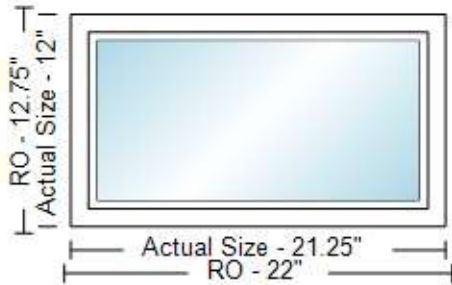

Line Item	Quantity	Product Description

100-1 8

Clad W-2500,
Direct Set,

Rough Opening: 22 x 12.75

21.25 x 12

Actual Size: 21.25 x 12

ProductTileBackendName = JELD-WEN W-2500 Clad Picture
Assembly = Full Unit, Vinyl

Room: 1st Floor front room

Exterior Trim Type = Nailing Flange removed (Block frame),
Exterior Trim Options = No,

Unit is viewed from the outside looking in.

Interior Finish Type = Painted,
Interior Finish = Paint Desert Sand,
Exterior Finish = Desert Sand

Extension Jamb = 4 9/16",

Thickness of extension jamb material = (Standard) 9/16 " Thick Jamb Extension
Grille Type = No Grilles