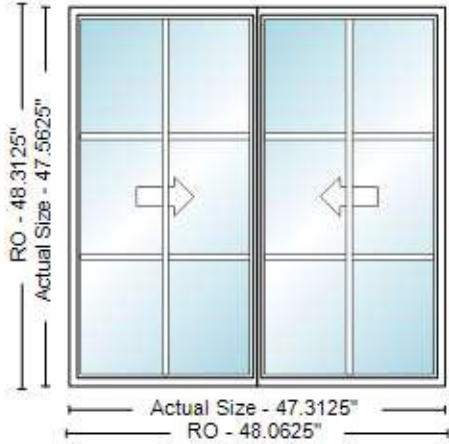

Line Item	Quantity	Product Description	Unit Price	Total Price

800-1 1

Rough Opening: 48.0625 x 48.3125

Actual Size: 47.3125 x 47.5625

Room: 1st back room slider
Unit is viewed from the outside looking in.

Clad W-5500,
Double Slider,
,
47.3125 x 47.5625
ProductTileBackendName = JELD-WEN W-5500 Clad Double Slider
Assembly = Full Unit, Vinyl
Exterior Trim Type = Nailing Flange removed (Block frame),
Country Where Unit Will Be Installed = USA (Certified),
Unit Operation = Left Hand Unit,
Operation = 2 Panel
Measurement Type = Actual Size,
Frame Width = 47 5/16",
Frame Height = 47 9/16"
Interior Finish Type = Painted,
Interior Finish = Paint Desert Sand,
Exterior Finish = Desert Sand,
Sash to Match Exterior Frame Finish = Yes,
Exterior Sash Finish = Desert Sand
Hardware Finish = Desert Sand,
Number of Locks = 2,
Grille Pattern = Colonial,
Number of Squares Wide - Left/Right = 2,
Number of Squares High = 3