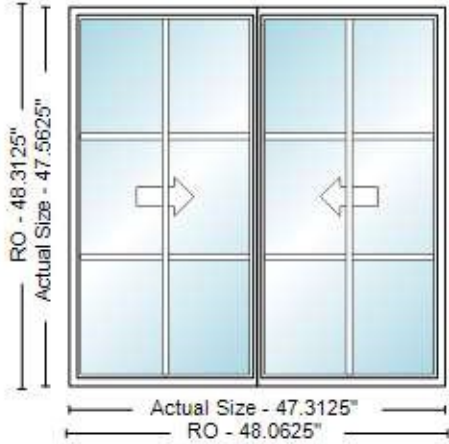

Line Item	Quantity	Product Description	Unit Price	Total Price

1200-1 2

Rough Opening: 48.0625 x 48.3125

Actual Size: 47.3125 x 47.5625

Room: 2nd floor back room

Unit is viewed from the outside looking in.

Clad W-5500,
Double Slider,
,
47.3125 x 47.5625
ProductTileBackendName = JELD-WEN W-5500 Clad Double Slider
Assembly = Full Unit, Vinyl
Exterior Trim Type = Nailing Flange removed (Block frame),
Country Where Unit Will Be Installed = USA (Certified),
Unit Operation = Left Hand Unit,
Operation = 2 Panel
Measurement Type = Actual Size,
Frame Width = 47 5/16",
Frame Height = 47 9/16"
Interior Material Type = Auralast Pine,
Interior Finish Type = Painted,
Interior Finish = Paint Desert Sand,
Exterior Finish = Desert Sand,
Sash to Match Exterior Frame Finish = Yes,
Exterior Sash Finish = Desert Sand
Extension Jamb = 4 9/16"
Grille Pattern = Colonial,
Number of Squares Wide - Left/Right = 2,
Number of Squares High = 3