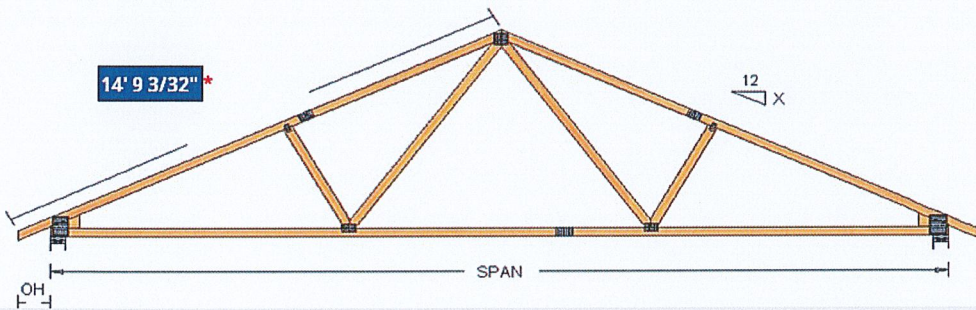

See us at our on-line specification writing tool, CertaSpec, at www.certainteed.com/certaspec

Pitch /

Span FT IN

Overhang FT IN

GAF® Official Site - GAF® MyRoof™ - High-Quality Roofing Systems

<https://myroof.gaf.com>