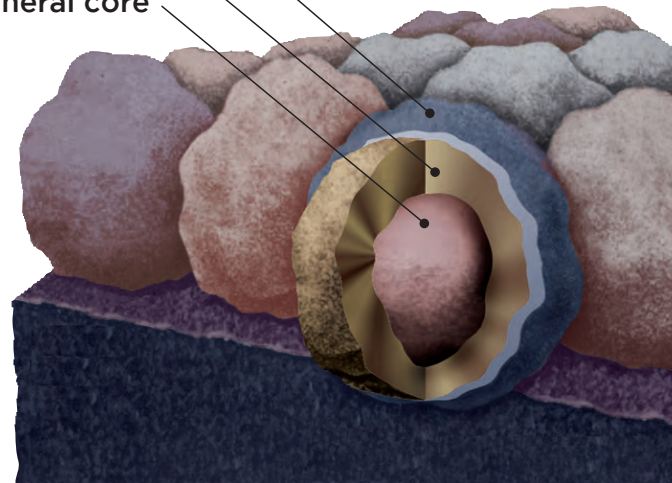

Granule with StreakFighter Technology

Ceramic coating
Copper layer
Mineral core

Diagram for illustrative purposes only.

Integrity Roof System™

A COMPLETE APPROACH TO LONG LASTING BEAUTY AND PERFORMANCE

With as much care as you take in selecting the right contractor, choosing the right roof system is equally as important. A CertainTeed Integrity Roof System combines key elements that help ensure you have a well-built roof for long-lasting performance.

Shingles are just the beginning - to keep your new roof performing and looking great for years to come it takes a complete CertainTeed Integrity Roof System approach.

1. Waterproofing Underlayment

The first step in your defense against the elements. Self-adhering underlayment is installed at vulnerable areas of your roof to help prevent leaks from wind-driven rain and ice dams.