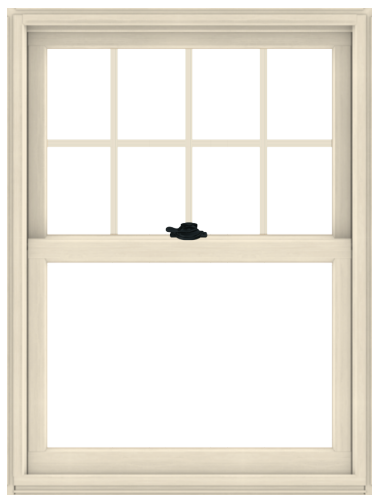

A-SERIES DOUBLE-HUNG WINDOW

Interior

Exterior

Summary

Product ID#	ADH3040
Unit Width	35 1/4"
Unit Height	47 1/4"
Interior Color	Pine
Interior Stain	Canvas
Glass	Low-E4® Glass
Hardware	Lock and Keeper, Oil Rubbed Bronze
Optional Hardware	None, Oil Rubbed Bronze
Grille Pattern	Colonial - Top Sash Only
Grille Width	3/4"
Exterior Color	Canvas
Exterior Trim Profile	2" Brick Mould w/ Sill Nose
Exterior Trim Color	Canvas