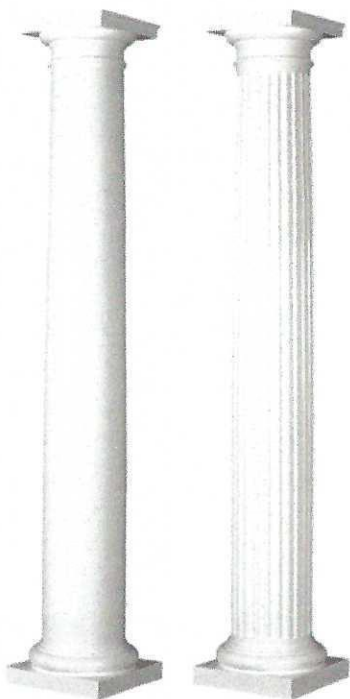

PRODUCT CATEGORIES

- HOME
- COLUMNS / PORCH POSTS
- ROUND TAPERED FIBERGLASS COLUMNS
- 16" ROUND TAPERED COLUMN FRP**

16" Round Tapered Column FRP

\$835.00 – \$3,974.00

Large robust synthetic columns, exterior maintenance free.

Height 9'

Flute Options Custom Flute

Clear

\$2,036.00

Split Option *

A: Whole

Add Tuscan Cap and Base Set? *

Yes (\$306.00)