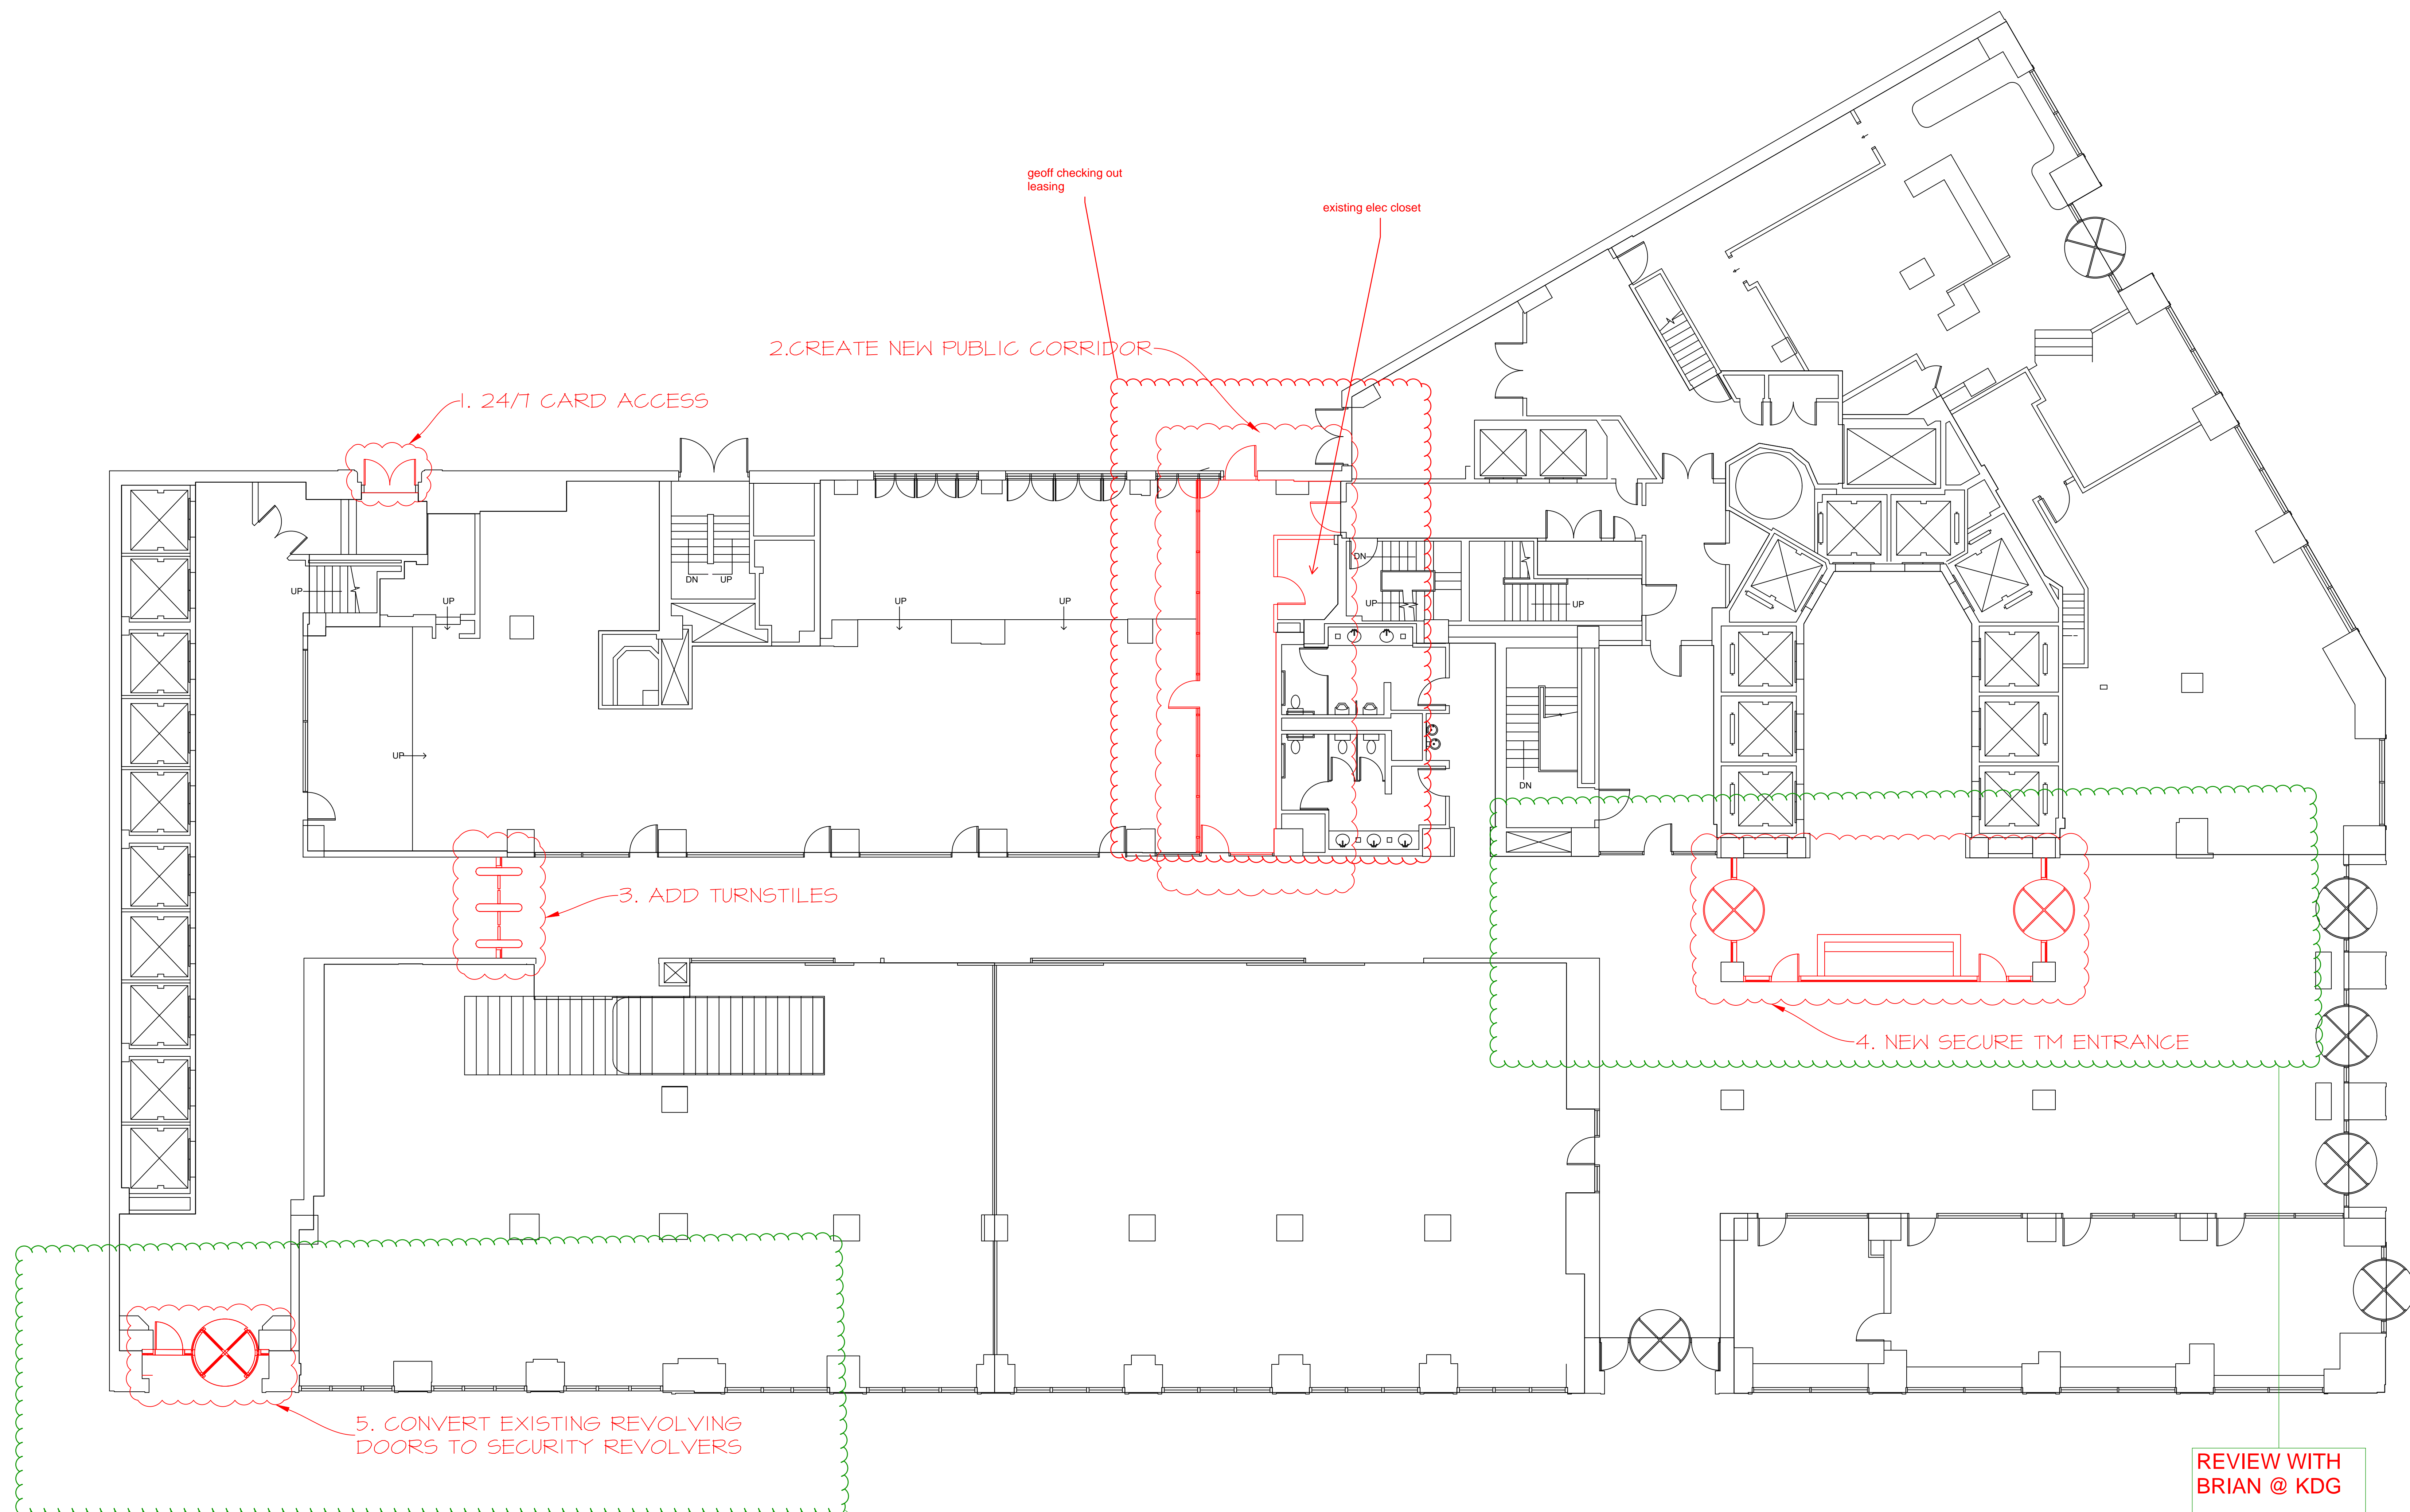

LEGEND	
DS	DOOR POSITION SWITCH
RX	REQUEST TO EXIT SENSOR
CR	CARD READER
ER	EMERGENCY RELEASE
ES	ELECTRIC STRIKE
EM	ELECTRIC MORTISE LOCK
ML	MAGNETIC LOCK
ACP	ACCESS CONTROL PANEL
PS	ACS POWER SUPPLY
FC	FIXED CAMERA
PC	PANORAMIC CAMERA
RAZ	RECORDING SERVER
MS	MOTION SENSOR
LR	LONG RANGE MOTION SENSOR
DB	DURESS BUTTON
GB	GLASSBREAK SENSOR
KP	KEYPAD
ICP	INTRUSION SYSTEM CONTROL PANEL
BP	BLUE LIGHT PHONE
MC	IP/POE OVER COAX TRANSDUCER/RECEIVER
CD	COMMEND DEVICE
ACD	ACS DEVICE
ISD	INTRUSION SYSTEM DEVICE
SSD	SURVEILLANCE SYSTEM DEVICE

FIRST NATIONAL BLDG  
LOBBY SECURITY  
660 WOODWARD  
DETROIT, MI 48226  
FLOORPLAN

DATE:	2021 03 25
APPROVED BY:	FS
DRAWN BY:	CLK
PROJECT #:	1159
SCALE:	NONE
CURRENT REV/DATE:	2021 03 25
LAST REV/DATE:	2021 03 25