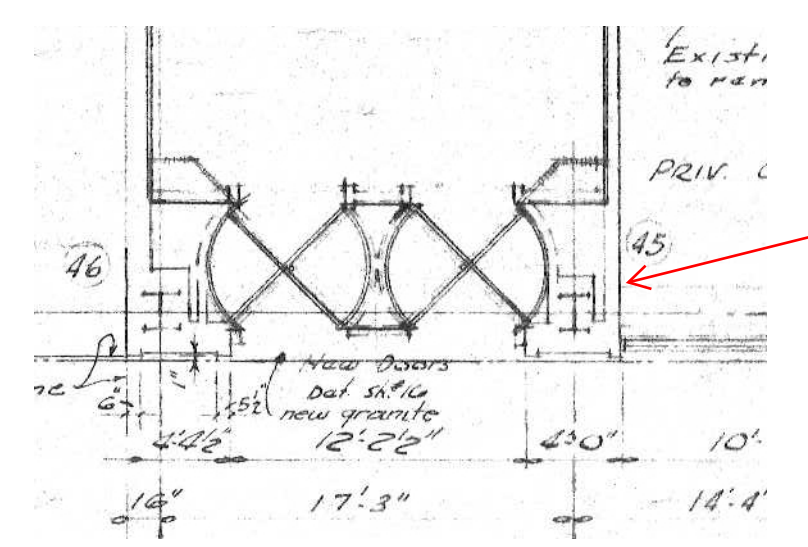

FIRST NATIONAL BLDG  
LOBBY SECURITY  
660 WOODWARD  
DETROIT, MI 48226  
FLOORPLAN

DATE:	2021 03 25
APPROVED BY:	FS
DRAWN BY:	CLK
PROJECT #:	1159
SCALE:	NONE
CURRENT REV/DATE:	2021 03 25
LAST REV/DATE:	2021 03 25