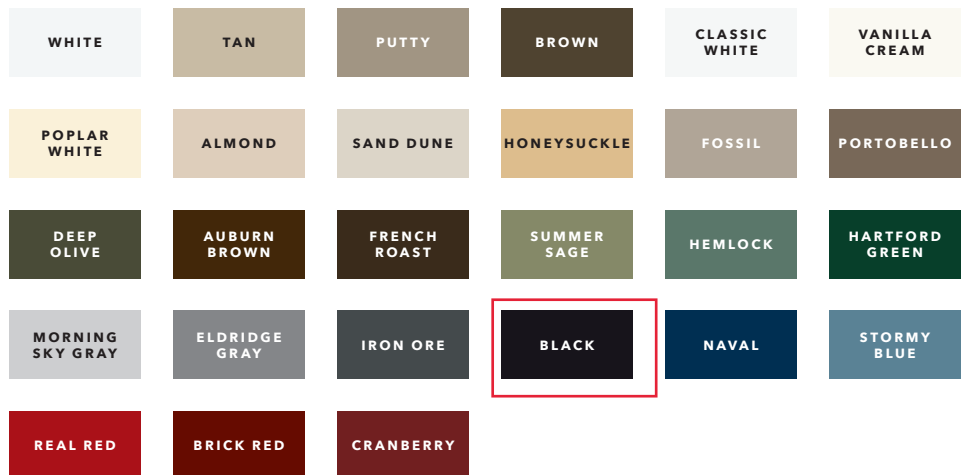

# Colors & Finishes PELLA® ARCHITECT SERIES® TRADITIONAL

## WOOD TYPES

Choose the wood species that best complements your home's interior. White oak, red oak, cherry and maple are available as custom solutions.

## PREFINISHED PINE INTERIOR COLORS

When you select pine, we can prefinish in your choice of seven stains or three paint colors. Unfinished or primed and ready-to-paint are also available.

**WOOD TO REMAIN UNSTAINED - STAIN BY OWNER**

## ALUMINUM-CLAD EXTERIOR COLORS

Our low-maintenance EnduraClad® exterior finish resists fading. Take durability one step further with EnduraClad Plus which also resists chalking and corrosion.\* Custom colors are also available.