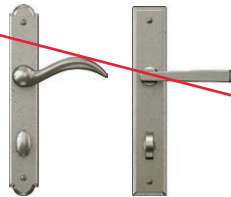

RUSTIC COLLECTION

Stand out with bold looks and create an utterly unique aesthetic.

**HINGED PATIO
DOOR HANDLES**
Rustiek | Gusto

FINISHES:

DISTRESSED
BRONZE

DISTRESSED
NICKEL