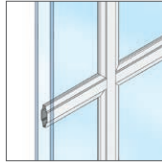

## GRILLES

Choose the look of true divided light, removable roomside grilles or make cleaning easier by selecting grilles-between-the-glass.

**OGEE INTEGRAL LIGHT TECHNOLOGY<sup>1</sup>**  
7/8", 1-1/4" OR 2"