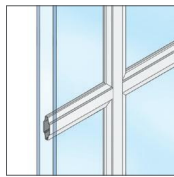

ALUMINUM GRILLES-BETWEEN-THE-GLASS
3/4"