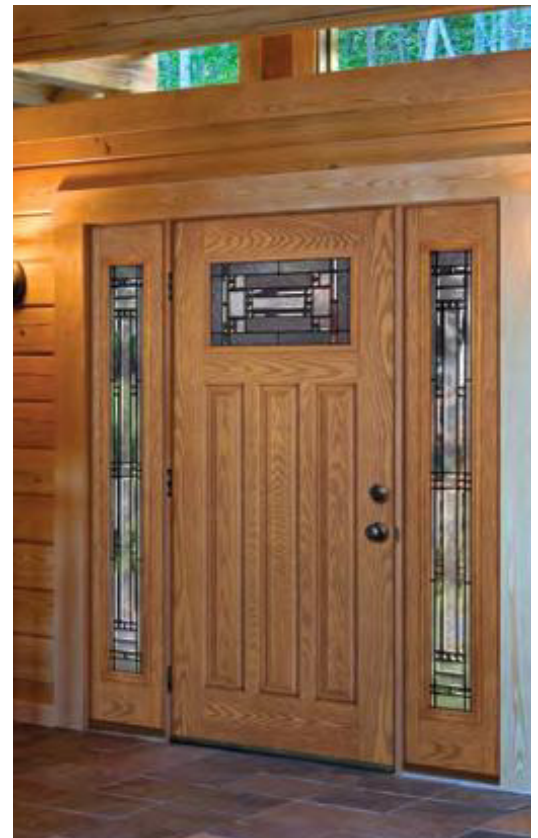

MAHOGANY WOODGRAIN

DENTIL SHELF OPTION

Note: Mahogany craftsman style door and sidelite combinations will have a flush glaze frame, instead of the standard lip lite frame.

MAHOGANY WOODGRAIN - COTTAGE

DENTIL SHELF OPTION

Note: Mahogany Cottage style door and sidelite combinations will have a flush glaze glass frame, instead of the standard lip lite frame.

OAK WOODGRAIN

Preston® Patina Craftsman Rectangle Door & Full Lite Sidelites in Light Oak Style

SMOOTH

ES Note: All 34" size doors are not available with our Easy Select Pre-Painted Program.