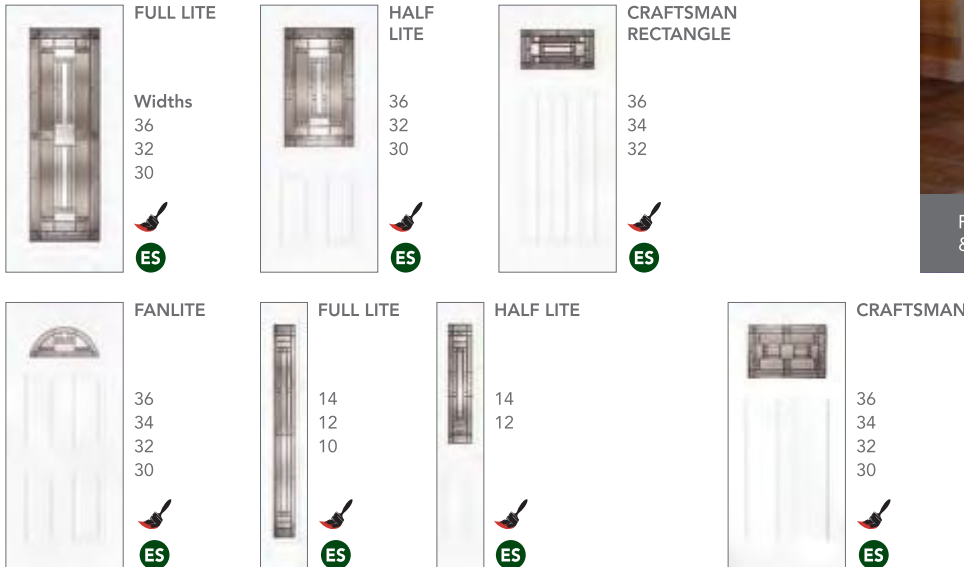

MAHOGANY WOODGRAIN

DENTIL SHELF OPTION

Note: Mahogany craftsman style door and sidelite combinations will have a flush glaze frame, instead of the standard lip lite frame.

MAHOGANY WOODGRAIN - COTTAGE

DENTIL SHELF OPTION

Note: Mahogany Cottage style door and sidelite combinations will have a flush glaze glass frame, instead of the standard lip lite frame.

OAK WOODGRAIN

Preston® Patina Craftsman Rectangle Door & Full Lite Sidelites in Light Oak Style

SMOOTH

ES Note: All 34" size doors are not available with our Easy Select Pre-Painted Program.