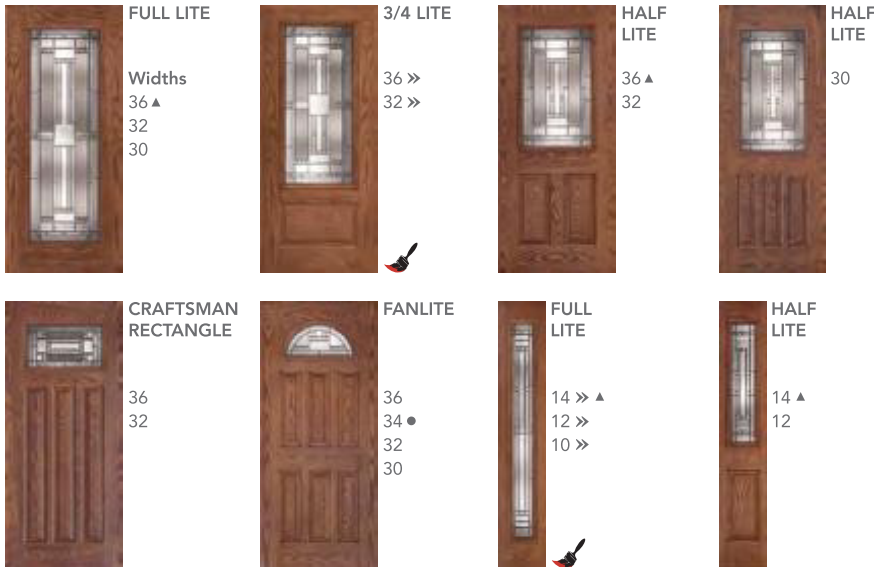

MAHOGANY WOODGRAIN

DENTIL SHELF OPTION

Note: Mahogany craftsman style door and sidelite combinations will have a flush glaze frame, instead of the standard lip lite frame.

MAHOGANY WOODGRAIN - COTTAGE

DENTIL SHELF OPTION

Note: Mahogany Cottage style door and sidelite combinations will have a flush glaze glass frame, instead of the standard lip lite frame.

OAK WOODGRAIN

Preston® Patina Craftsman Rectangle Door & Full Lite Sidelites in Light Oak Style

SMOOTH

ES Note: All 34" size doors are not available with our Easy Select Pre-Painted Program.