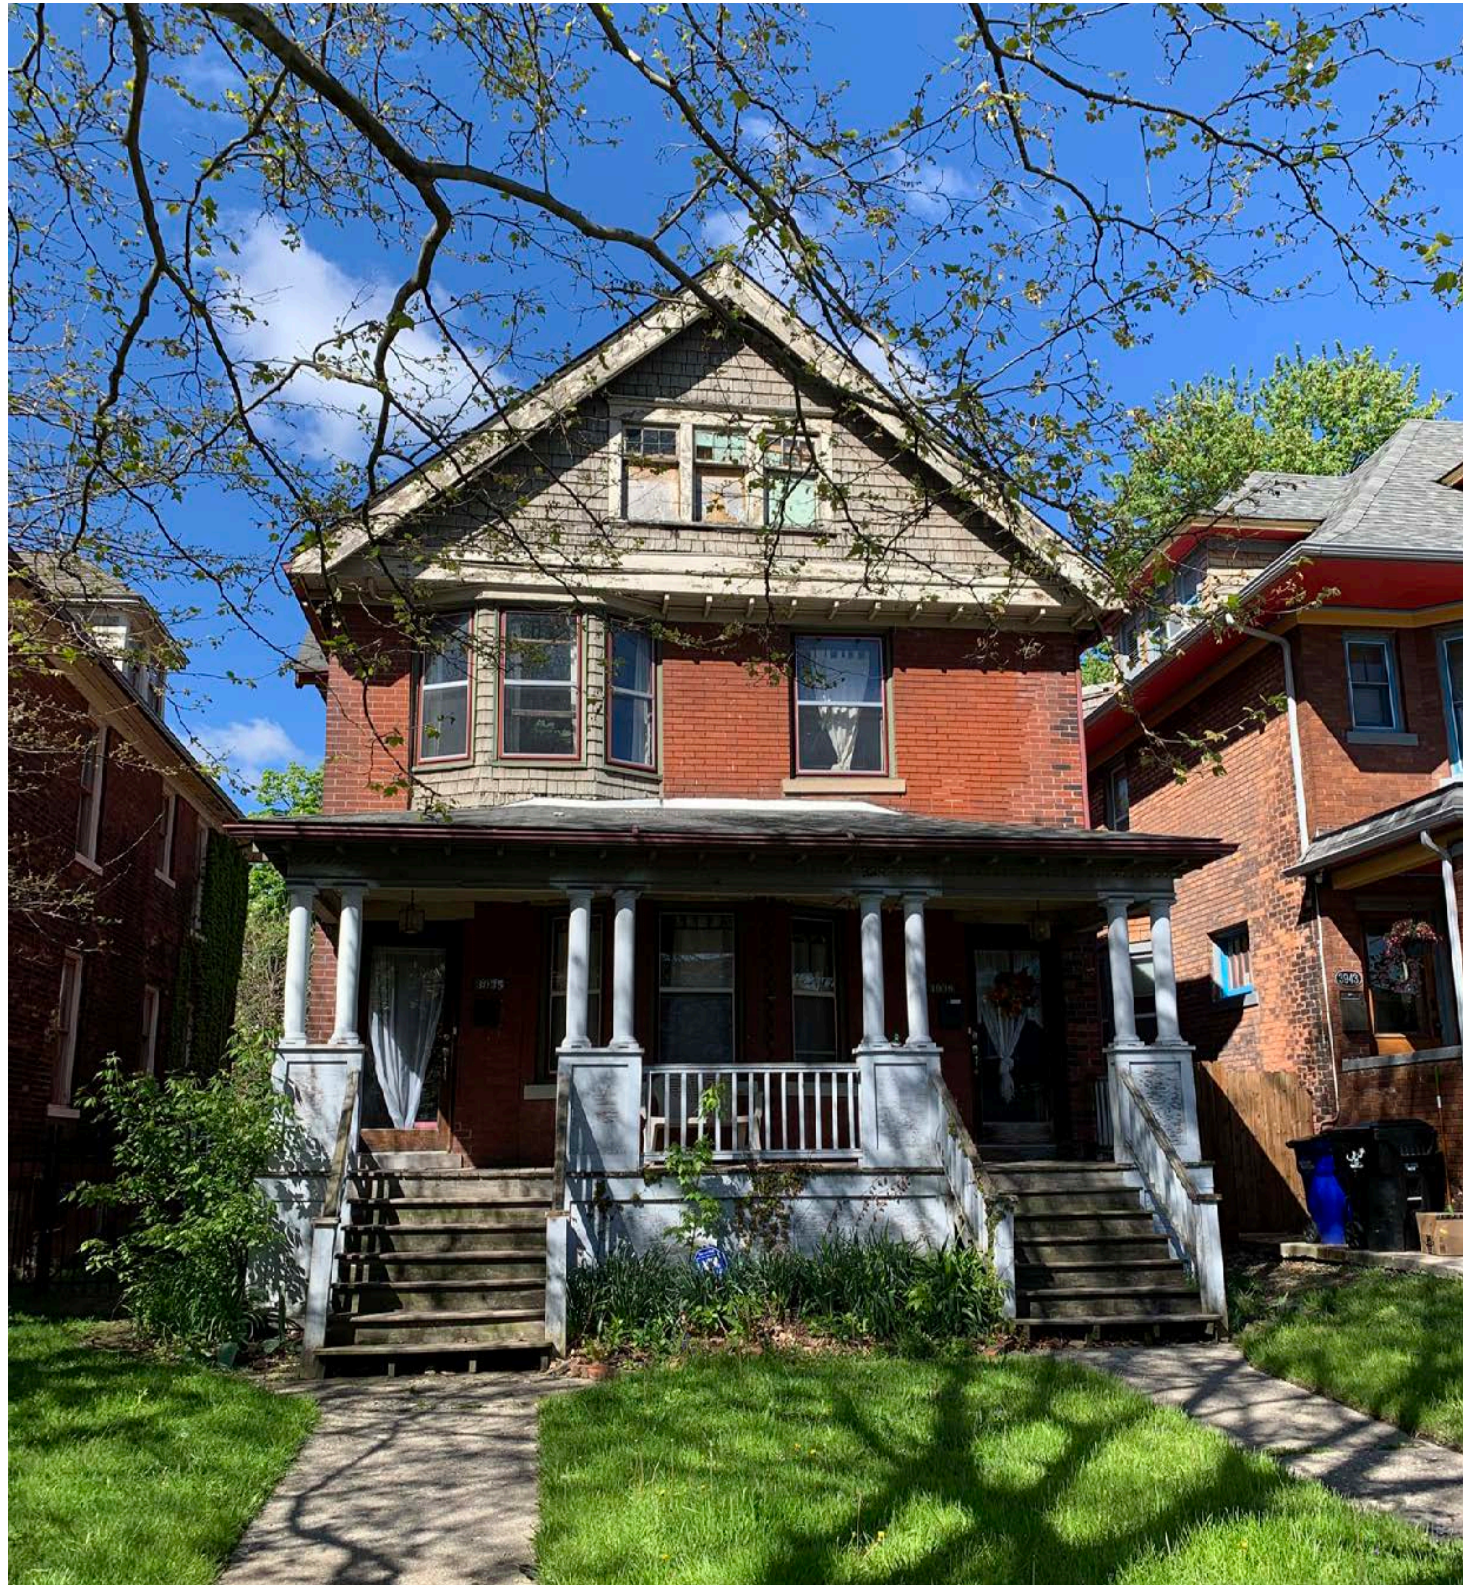

3935 COMMONWEALTH STREET - NOT IN HISTORIC DISTRICT