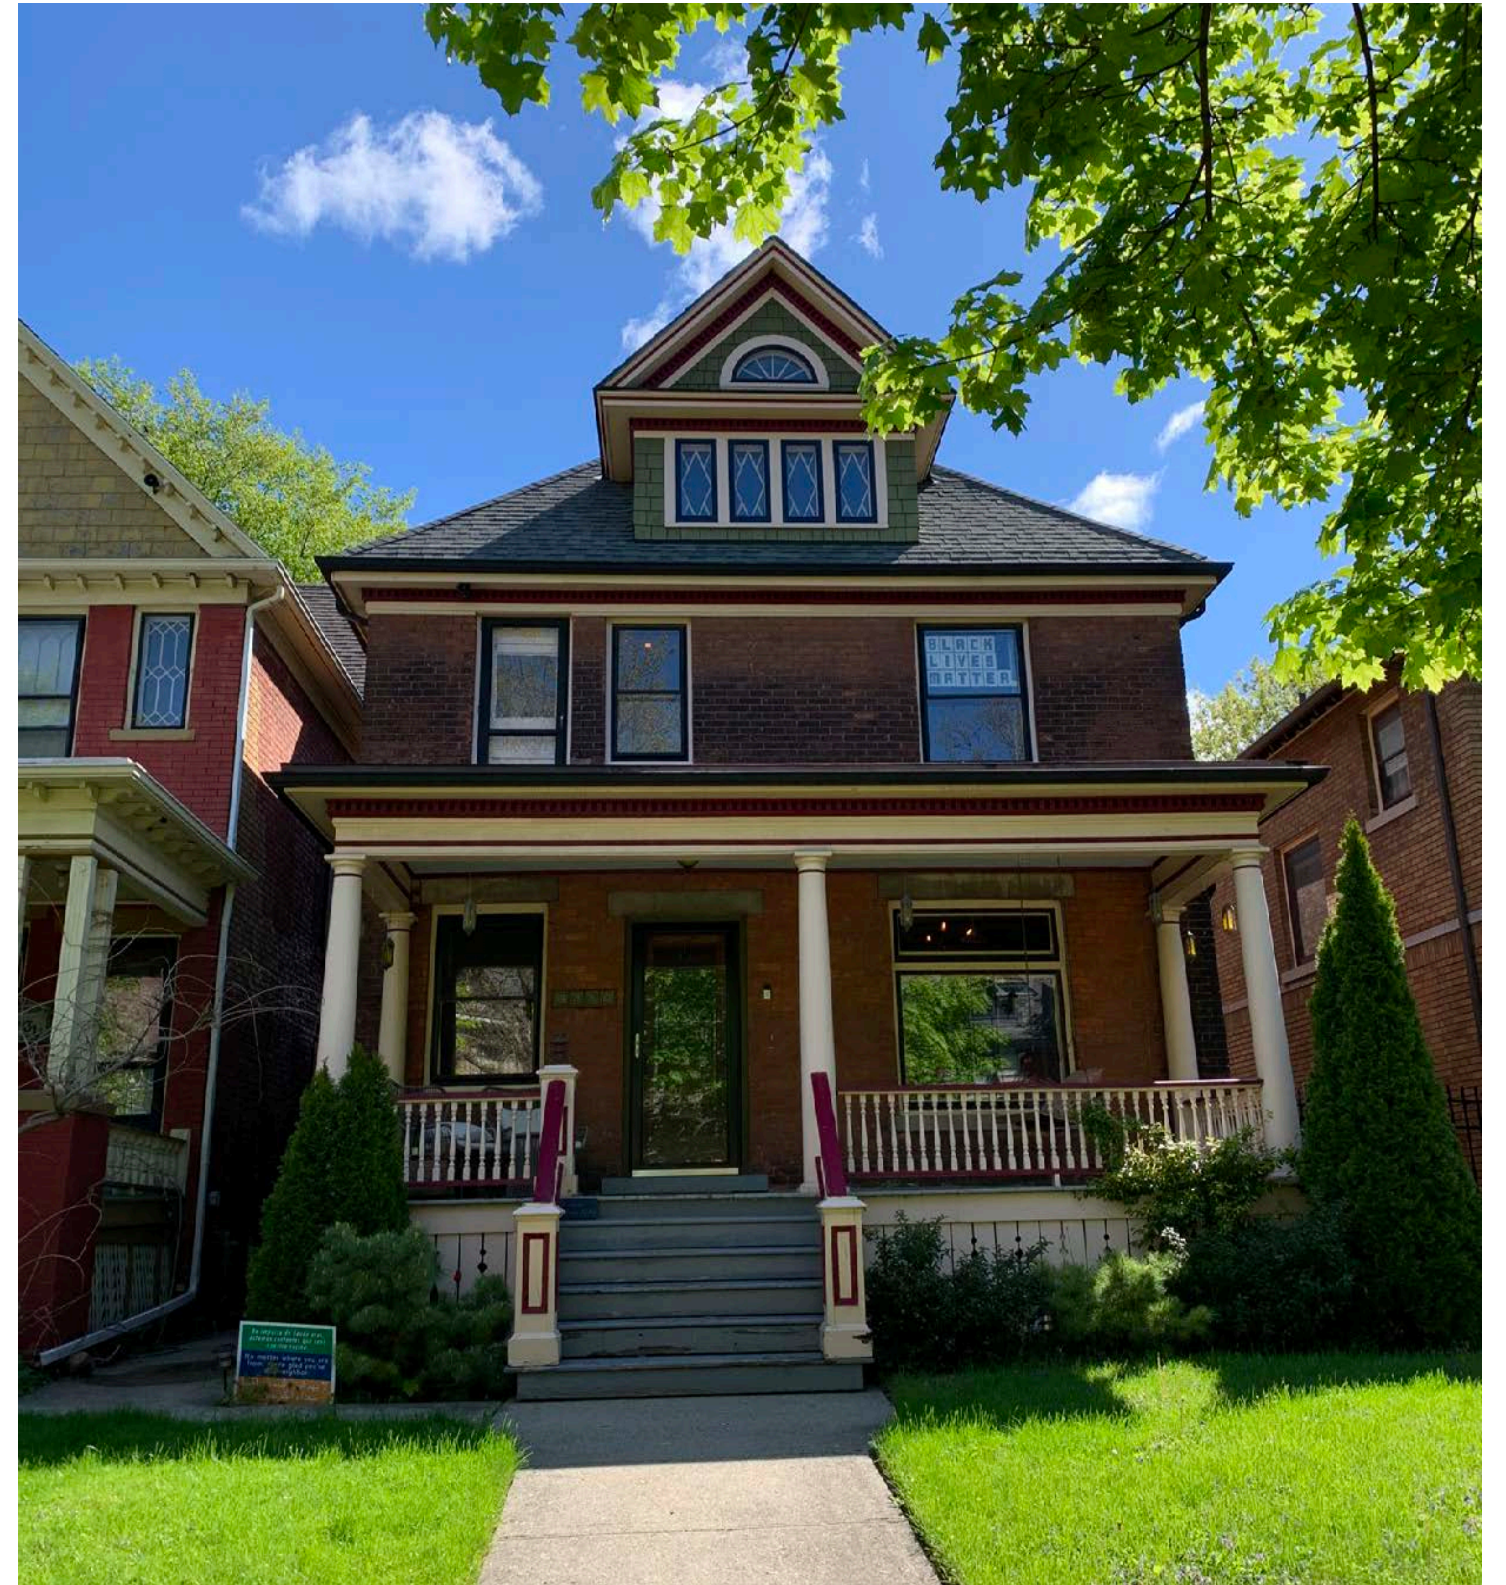

4310 COMMONWEALTH STREET - NOT IN HISTORIC DISTRICT