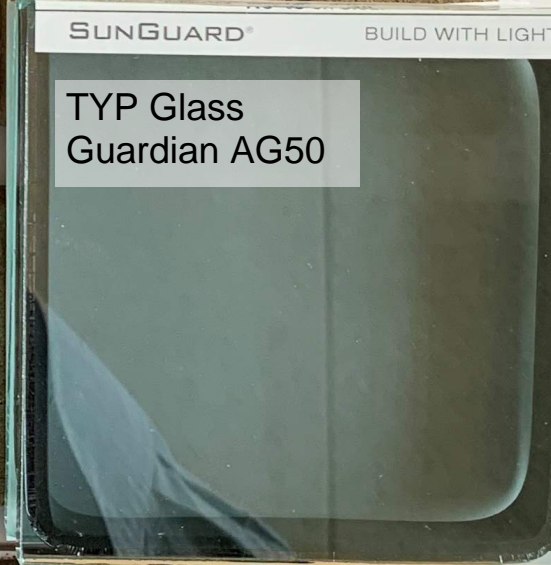

Window Frames
"Bristol Black"
438R724

Dark Gray
Metal Panel
(FMP-2)
"Blue Gray"
432R1690

Med Gray Metal
Panel
(FMP-1)
"Medium Gray"
439RZ1824M

Champagne
Metal Panel
(FMP-3)
"Champagne
Bronze"
439RZ1571M

Gray Brick
Modular - Blended
To Match Sample

Light Gray
Granite
Watertable

Gray Brick - Accent
Modular - Blended
To Match Sample