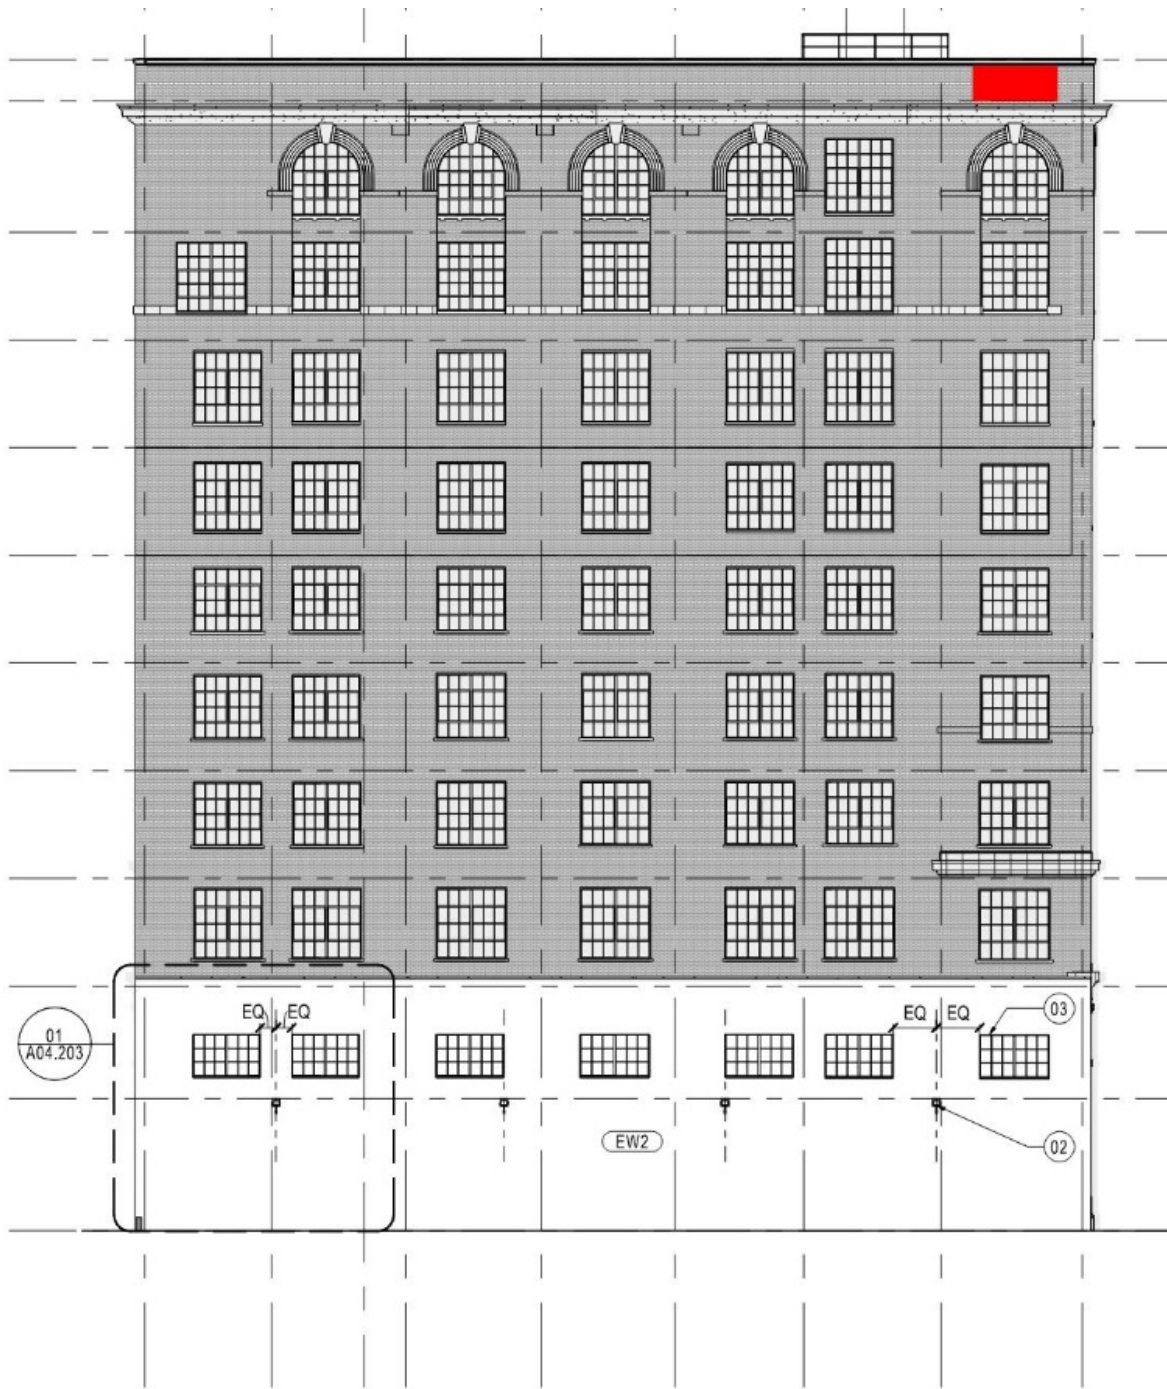

01 BUILDING WEST ELEVATION - WASHINGTON
 SCALE: 1/16" = 1'-0"

- Upper Floor Tenant Sign
- Second Floor Tenant Sign
- Building Sign
- Bldg. Address
- Tenant Sign
- Projecting Sign

Marquette Building
 243 West Congress
 Detroit, MI

DWG: SignRend 1b

Feb. 22, 2021

02 BUILDING EAST ELEVATION
 SCALE: 1/16" = 1'-0"

- Upper Floor Tenant Sign
- Second Floor Tenant Sign
- Building Sign
- Bldg. Address
- Tenant Sign
- | Projecting Sign

Marquette Building
 243 West Congress
 Detroit, MI

DWG: SignRend 1c

Feb. 22, 2021