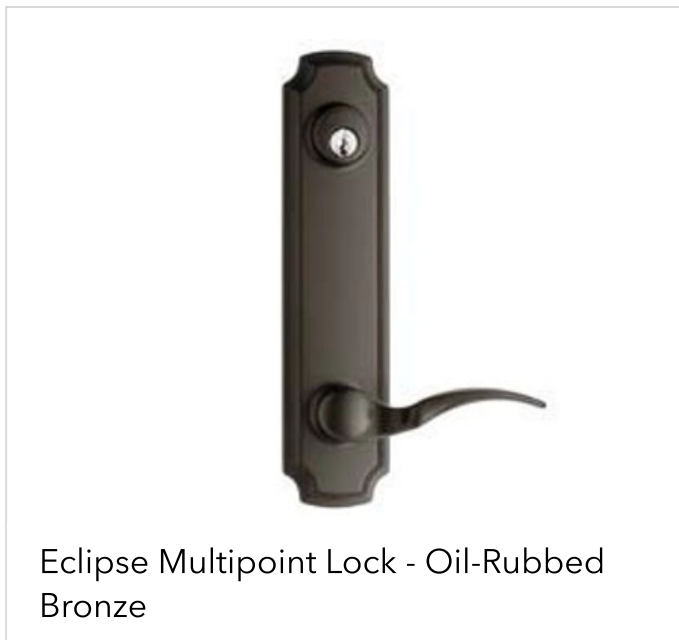

Our Essential Collection hardware with SmartKey Re-Key Technology adds a finishing touch to the unique look of your home. Optional multipoint lock secures the door in three places with one twist of the thumbturn. [Learn more about hardware](#)

Essential Collection