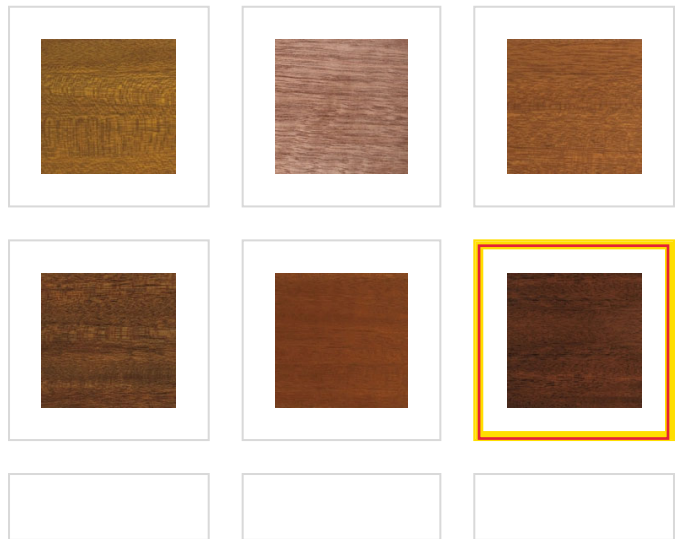

FRAME FINISHES

Coordinate the finish of your frame with your premium wood entry door for a cohesive look. Our frames use the same color on both the interior and exterior.

Mahogany