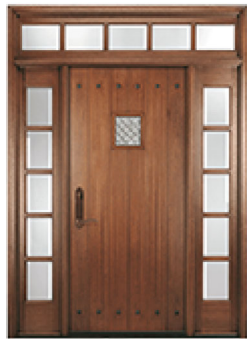

BROWSE OTHER WOOD ENTRY DOORS

Planked Panel Square Light