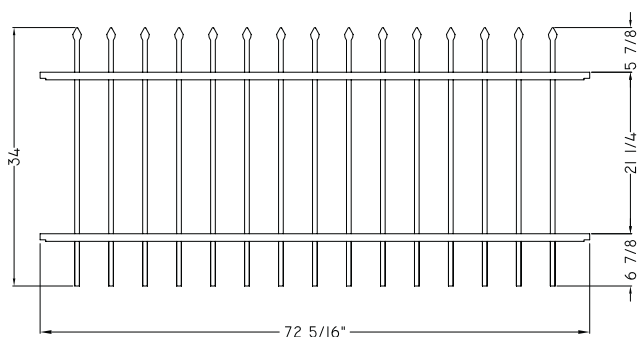

3x6 Providence Fence Panel

Available In:

- Black
- Post Available in Line, Corner and End configuration
- Pyramid Post Top and Hardware included with Posts

3x4 Arched Gate

Includes Boerboel®
Butterfly hinges

3x4 Straight Gate

Includes Boerboel®
Butterfly hinges