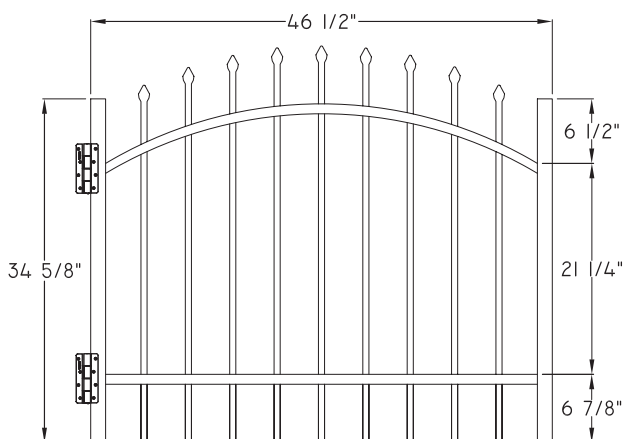

3x6 Providence Fence Panel

Available In:

- Black
- Post Available in Line, Corner and End configuration
- Pyramid Post Top and Hardware included with Posts

3x4 Arched Gate

Includes Boerboel®
Butterfly hinges

3x4 Straight Gate

Includes Boerboel®
Butterfly hinges