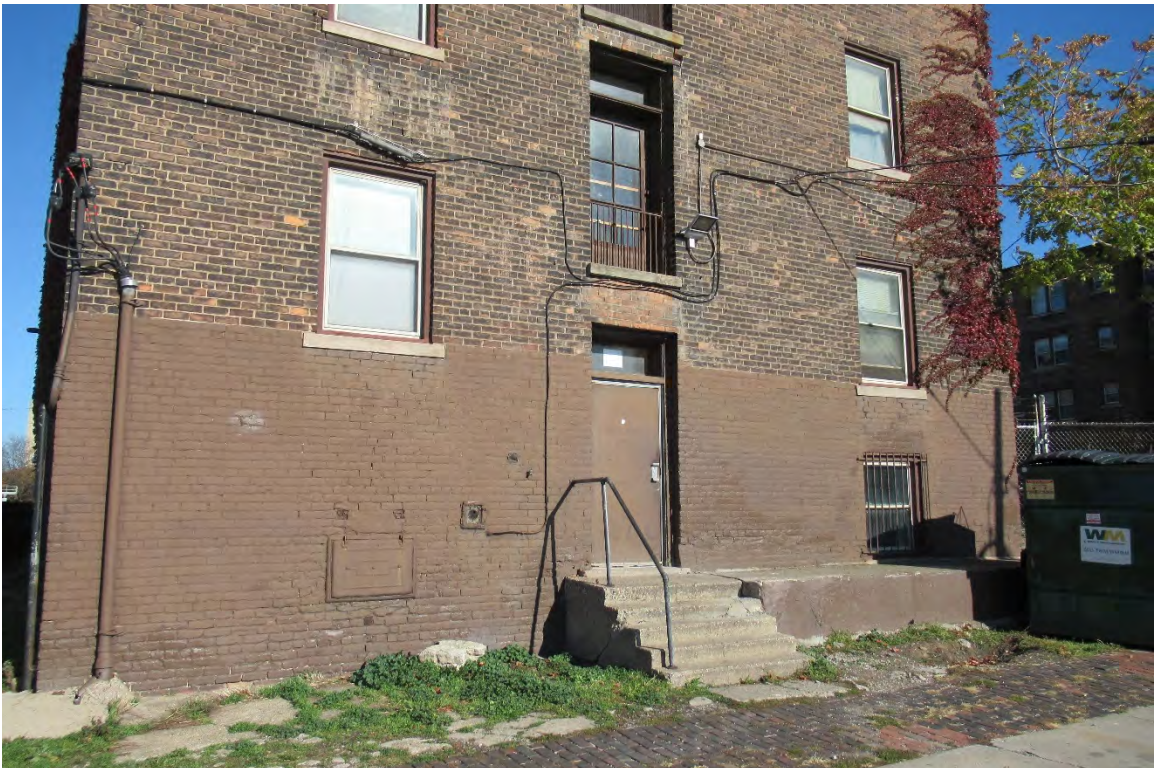

Overall Site Context

Cass Henry Historic District

Figure #01: Exterior, 2467 and 2447 Cass, Looking West. 10/28/20.

Figure #02: Exterior, Henry Street streetscape, Looking West. 10/28/20.

Cass Henry Historic District

Figure #11: Exterior, East Façade, Looking West. 10/28/20

The Berwin Apartments
489 Henry Street, Detroit MI 48201

Figure #12: Exterior, East Façade, Looking West. 10/28/20

Figure #13: Exterior, South Façade, Looking North. 10/28/20