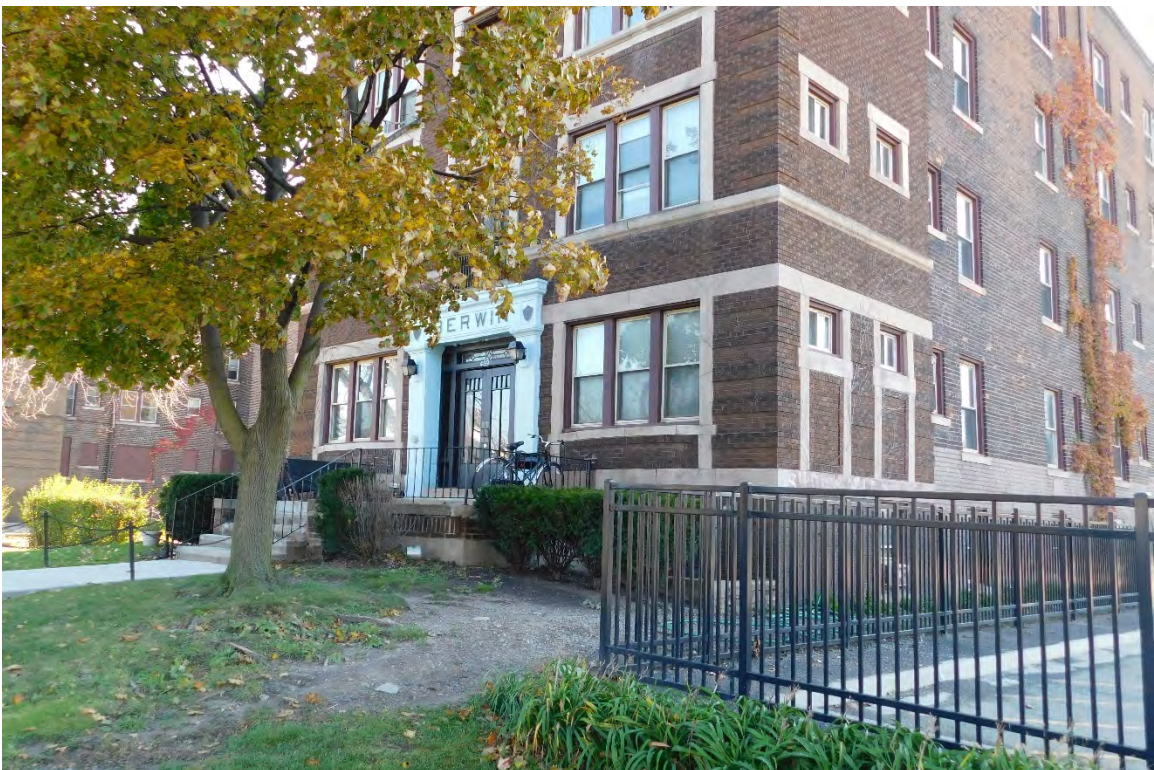

Overall Site Context

Cass Henry Historic District

Figure #01: Exterior, 2467 and 2447 Cass, Looking West. 10/28/20.

Figure #02: Exterior, Henry Street streetscape, Looking West. 10/28/20.

Cass Henry Historic District

Figure #16: Exterior, East Façade, Looking Northwest. 10/28/20

The Berwin Apartments
489 Henry Street, Detroit MI 48201

Figure #17: Exterior, South Façade, Looking Up. 10/28/20

The Berwin Apartments
489 Henry Street, Detroit MI 48201

Figure #18: Exterior, South Façade, Looking North. 10/28/20

Figure #19: Exterior, North and West Facades, Looking Southeast. 10/28/20

The Berwin Apartments
489 Henry Street, Detroit MI 48201