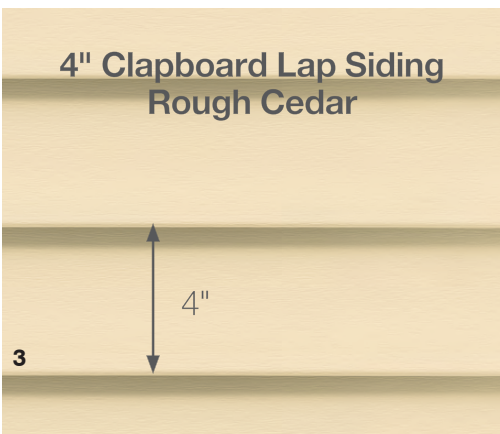

Buckskin

Light Maple

Snow

Seagrass

3 Styles. Great features.

Wolverine American Legend consists of traditional styles with European roots: Clapboard and Dutchlap. The Clapboard style is the most traditional and found in all parts of the United States. The Dutchlap style provides strong shadow lines and is highly popular in the Mid-Atlantic region.