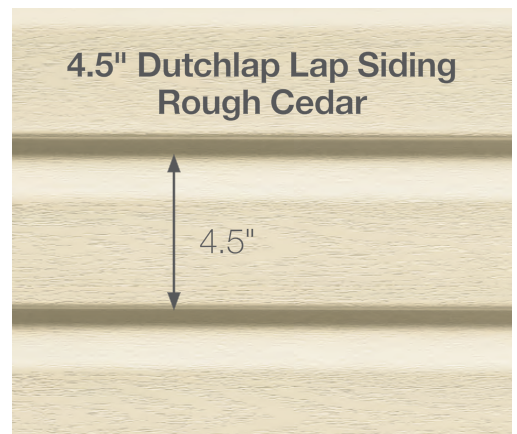

Heritage Cream

Flagstone

3 Styles. Great features.

Wolverine American Legend consists of traditional styles with European roots: Clapboard and Dutchlap. The Clapboard style is the most traditional and found in all parts of the United States. The Dutchlap style provides strong shadow lines and is highly popular in the Mid-Atlantic region.