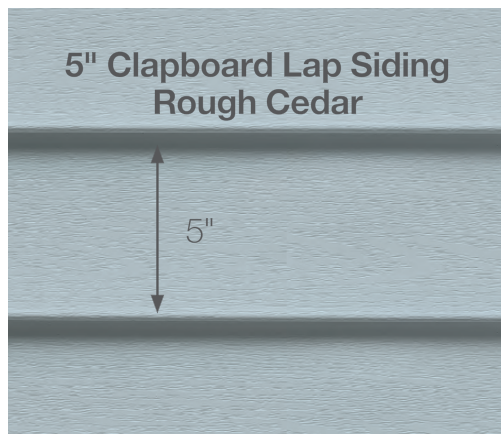

Cypress

Herringbone

3 Styles. Great features.

Wolverine American Legend consists of traditional styles with European roots: Clapboard and Dutchlap. The Clapboard style is the most traditional and found in all parts of the United States. The Dutchlap style provides strong shadow lines and is highly popular in the Mid-Atlantic region.