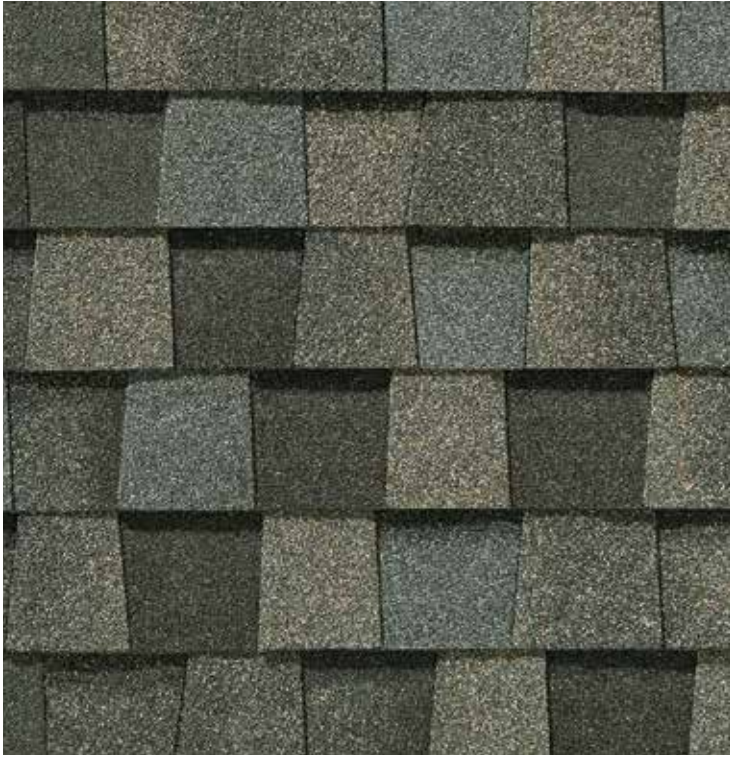

Max Def Moire Black

LANDMARK® PRO/Architect 80 COLOR PALETTE

Max Def Granite Gray

Max Def Georgetown Gray

Cinder Black

Max Def Black Walnut

Max Def Weathered Wood

Max Def Moire Black