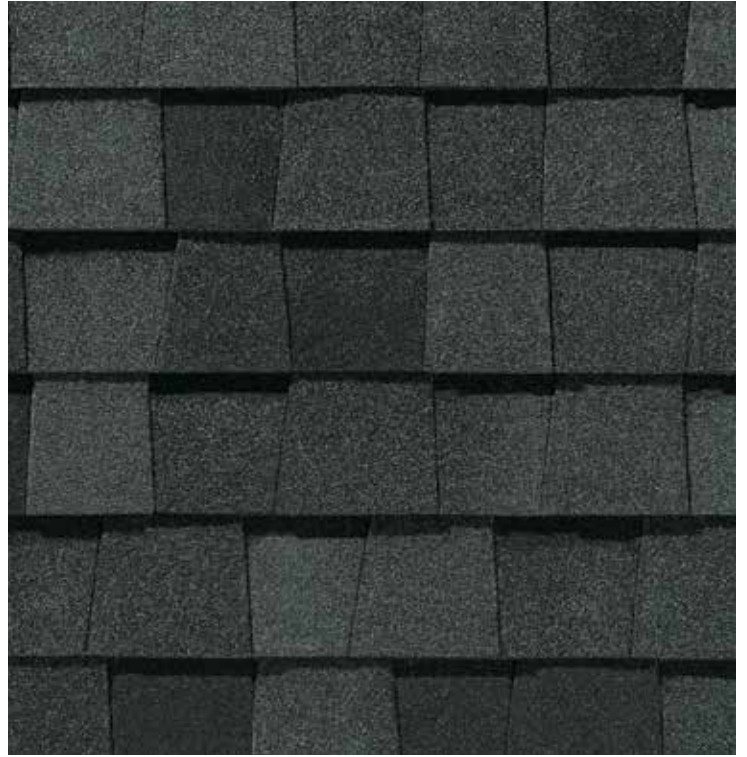

Max Def Moire Black

LANDMARK® PRO/Architect 80 COLOR PALETTE

Max Def Granite Gray

Max Def Georgetown Gray

Cinder Black

Max Def Black Walnut

Max Def Weathered Wood

Max Def Moire Black