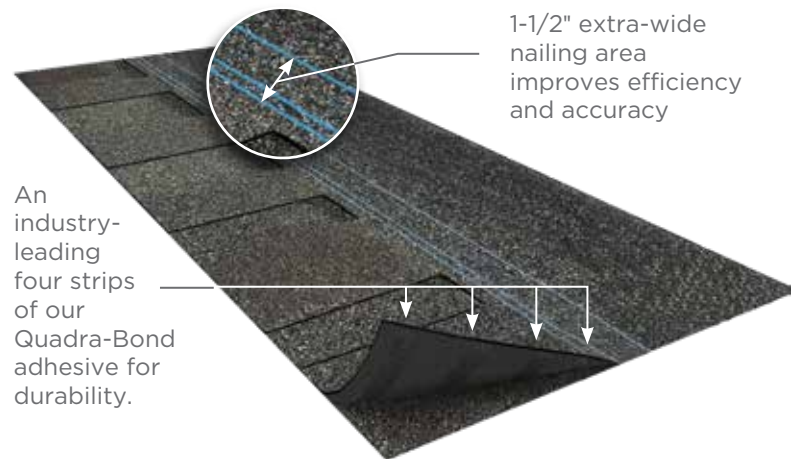

NAILTrak[®] Shingle Technology

The bond that holds it together.

For more than a decade, NailTrak has improved shingle installation by providing a nailing area three times wider than that of a typical laminate shingle. This increases efficiency and accuracy in installation, providing homeowners greater peace of mind. Landmark[®] shingles also feature our specially-formulated Quadra-Bond[®] adhesive, providing industry-leading resistance to delamination. Together, our NailTrak and Quadra-Bond technologies deliver the strength and durability that allow your roof to stand the test of time.