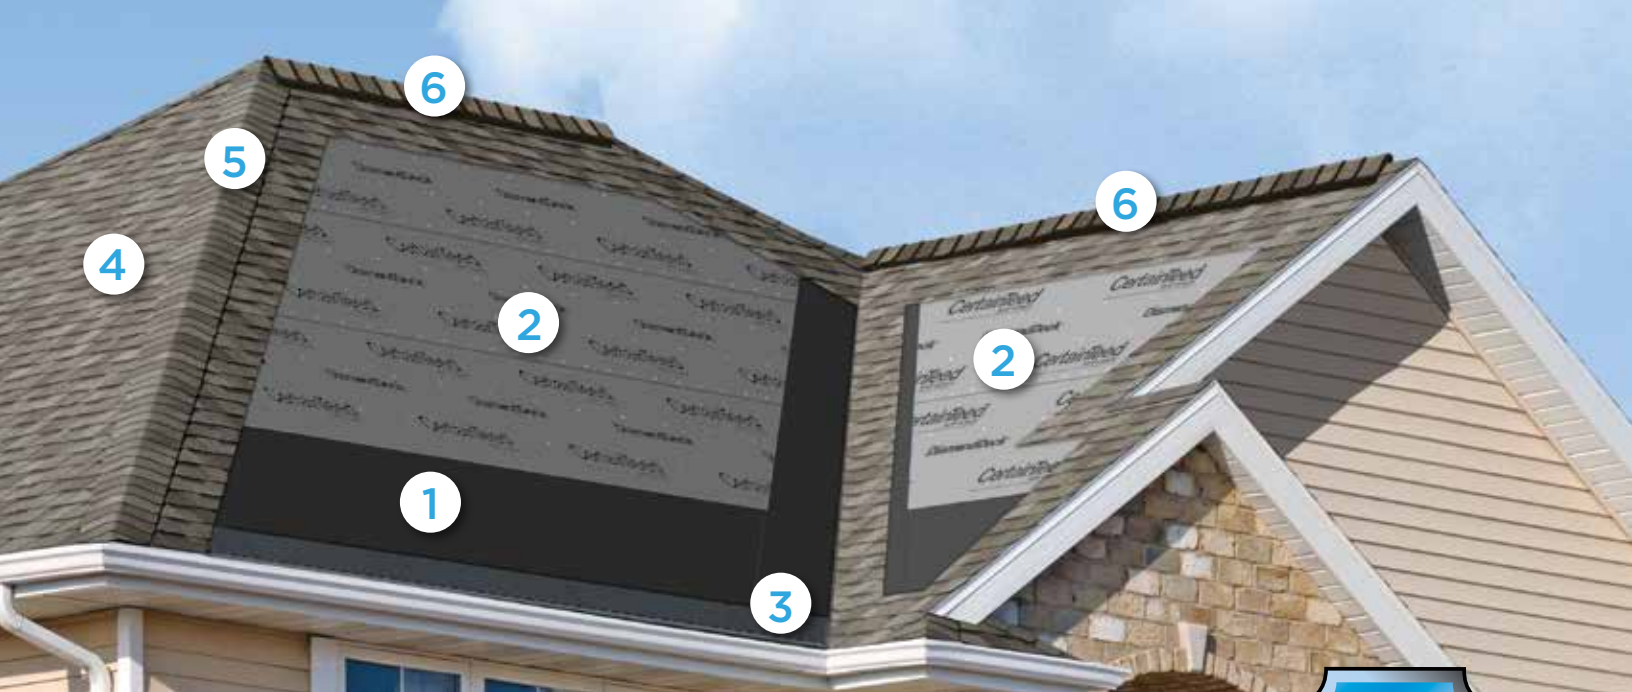

Want to visualize different roofing styles on your own home? You can upload photos to ColorView and have them digitally masked by one of our design professionals, or use DIY mode to upload and mask your own photos.

Plus, you can print or share your ColorView photos with family and friends to get their feedback. Visit colorview.certainteed.com and get started.

Add a Little Accent to Your Roof

CertainTeed offers Mountain Ridge®, an accessory product used for capping hips and ridges. It is the perfect finishing touch for your roof, offering blended color and high-profile design. CertainTeed also offers Shadow Ridge®, a low-profile design for capping hip and ridges.

Color Companion Products for Flat Roof Areas

With CertainTeed Flintlastic® SA, you can coordinate flat roof areas like carports, canopies and porches with your main roof. Flintlastic SA is a self-adhering low slope roofing product available in ten colors that complement some of the most popular CertainTeed shingles.