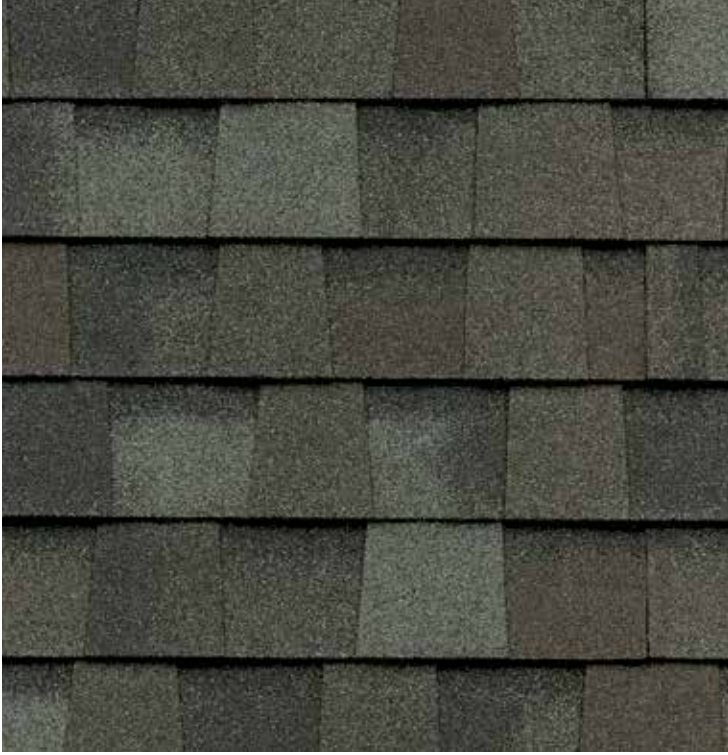

Max Def Georgetown Gray