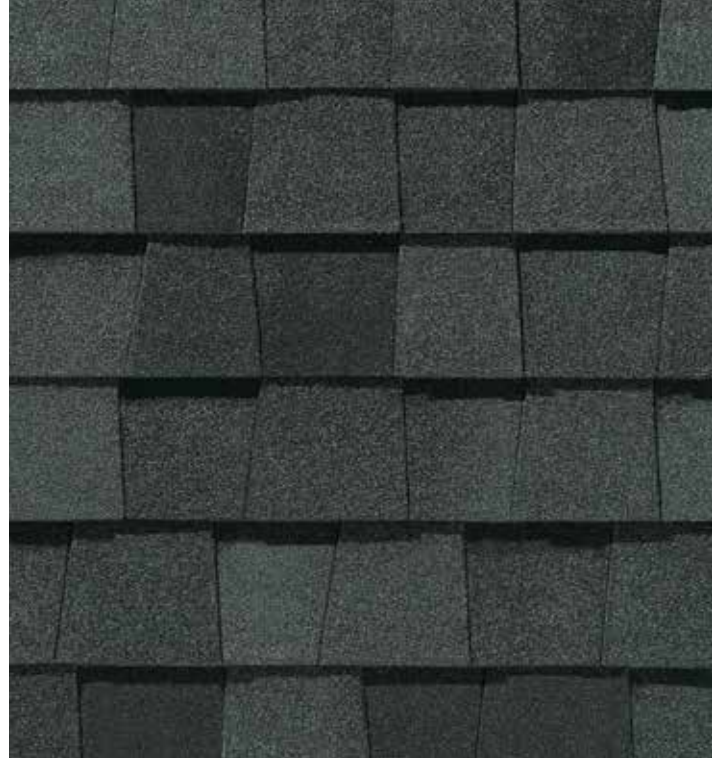

Max Def Moire Black