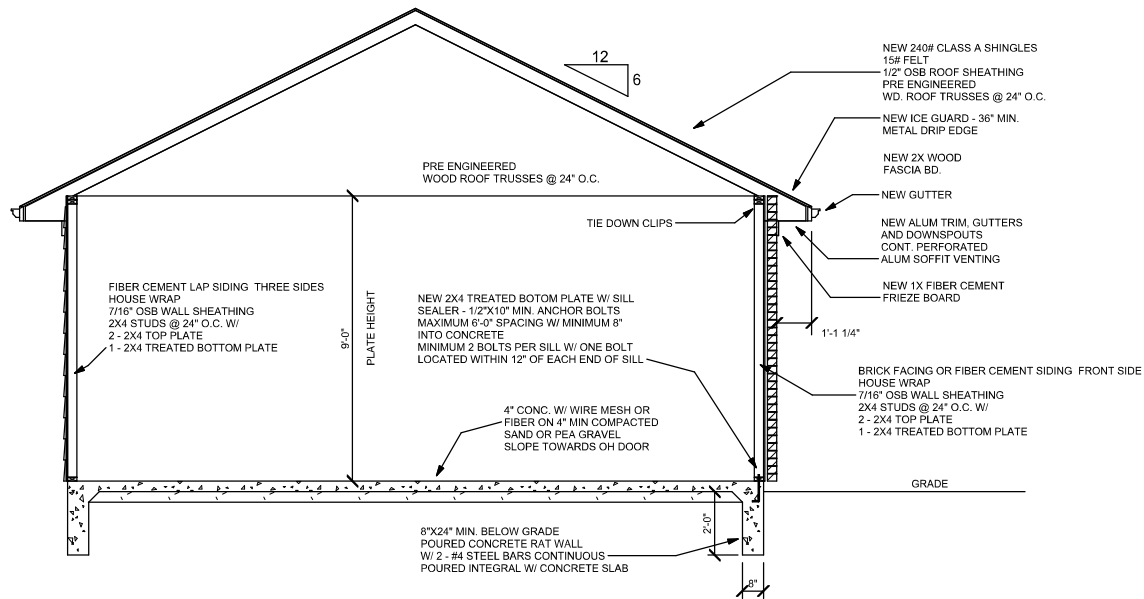

1980 EDISON ST. DETROIT, MI 48206
RESIDENTIAL DETACHED FRAME GARAGE

SECTION - A

SCALE	SCALE: 1/4" = 1'-0"	APPROVED	DRAWN BY R.JW
DATE	July 08, 2020		REVISED
SECTION - A			
1980 EDISON ST. DETROIT, MI 48206			DRAWING NUMBER 4