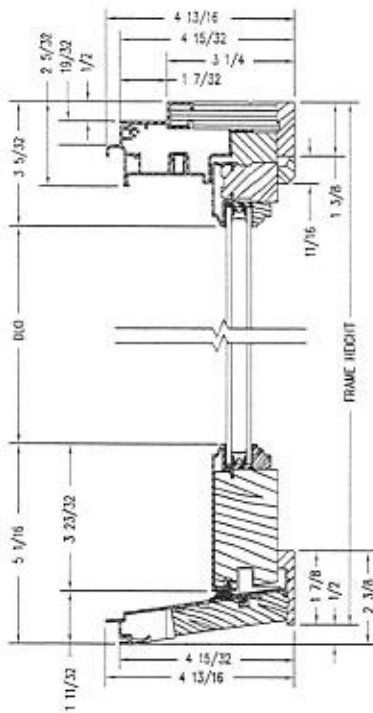

Double-Hung Picture Insert Windows

Vertical Section
(For all angles 8° and greater)