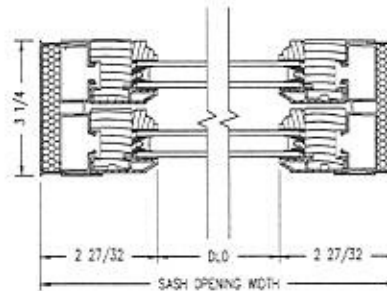

ADDITIONAL CUSTOM SIZES ARE AVAILABLE. CONTACT YOUR LOCAL DEALER FOR MORE INFORMATION. DRAWINGS ARE NOT TO SCALE.

Double-Hung Picture Insert Windows

Vertical Section
 (For all angles 8° and greater)

Vertical Section
 (For all angles less than 8°)

Horizontal Section

Shown with ovolo (colonial) glass stops.

PROPER INSTALLATION AND MAINTENANCE OF E-SERIES PRODUCTS IS ESSENTIAL TO ATTAIN OPTIMUM PERFORMANCE AND OPERATION. WRITTEN INSTALLATION INSTRUCTIONS THAT PROVIDE GUIDELINES FOR PROPER INSTALLATION ARE AVAILABLE BY VISITING ANDERSENWINDOWS.COM

ADDITIONAL CUSTOM SIZES ARE AVAILABLE. CONTACT YOUR LOCAL DEALER FOR MORE INFORMATION. DRAWINGS ARE NOT TO SCALE.

Double-Hung Sash Replacement Kits

Double-Hung Sash Replacement

Vertical Section

Horizontal Section