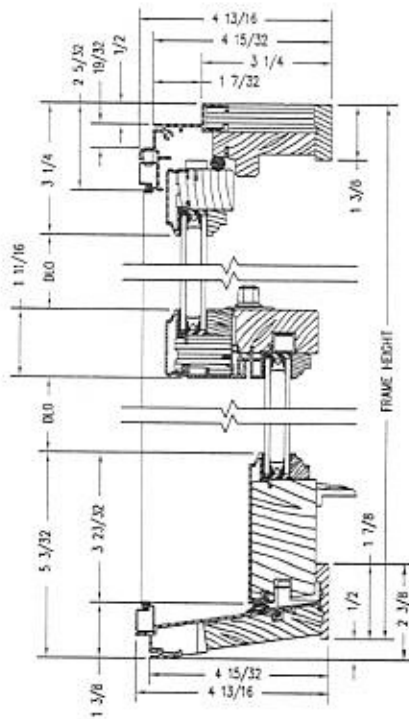

ADDITIONAL CUSTOM SIZES ARE AVAILABLE. CONTACT YOUR LOCAL DEALER FOR MORE INFORMATION. DRAWINGS ARE NOT TO SCALE.

Double-Hung Insert Windows

Vertical Section
(For sill angles 8° and greater)

Vertical Section
(For sill angles less than 8°)