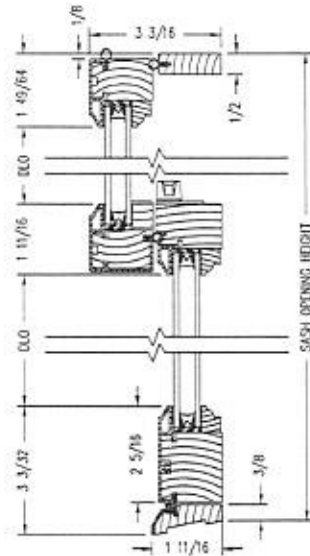

Double-Hung Sash Replacement Kits

Double-Hung Sash Replacement

Vertical Section