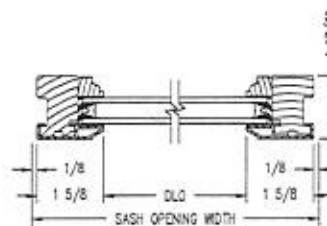

ADDITIONAL CUSTOM SIZES ARE AVAILABLE. CONTACT YOUR LOCAL DEALER FOR MORE INFORMATION. DRAWINGS ARE NOT TO SCALE.

Double-Hung Sash Replacement Kits

Double-Hung Sash Replacement

Vertical Section

Horizontal Section

Double-Hung Picture Sash Replacement

Vertical Section

Horizontal Section

Shown with ovolo (colonial) glass stops.

PROPER INSTALLATION AND MAINTENANCE OF E-SERIES PRODUCTS IS ESSENTIAL TO ATTAIN OPTIMUM PERFORMANCE AND OPERATION. WRITTEN INSTALLATION INSTRUCTIONS THAT PROVIDE GUIDELINES FOR PROPER INSTALLATION ARE AVAILABLE BY VISITING ANDERSENWINDOWS.COM