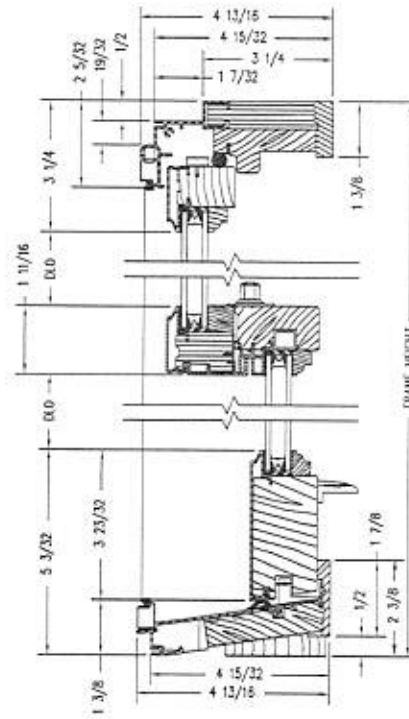

ADDITIONAL CUSTOM SIZES ARE AVAILABLE. CONTACT YOUR LOCAL DEALER FOR MORE INFORMATION. DRAWINGS ARE NOT TO SCALE.

Double-Hung Insert Windows

Vertical Section
(For sill angles 8° and greater)

Vertical Section
(For sill angles less than 8°)