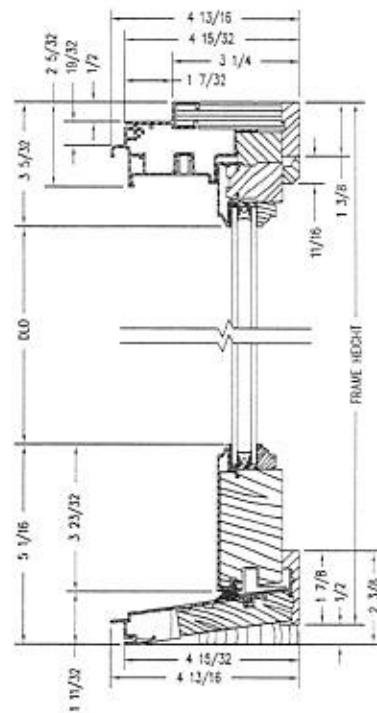

ADDITIONAL CUSTOM SIZES ARE AVAILABLE. CONTACT YOUR LOCAL DEALER FOR MORE INFORMATION. DRAWINGS ARE NOT TO SCALE.

Double-Hung Picture Insert Windows

Vertical Section
 (For all angles 8° and greater)

Vertical Section
 (For all angles less than 8°)